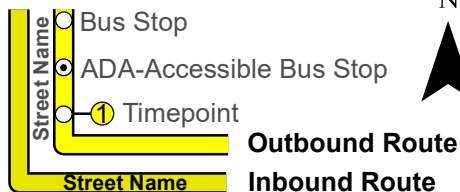

■ Point of Interest

🚩 School

🏥 Hospital

www.valleymetro.com 540-982-2222
Third Street Station: 325 Salem Ave, SW
Valley Metro Admin: 1108 Campbell Ave, SE

Fares

Basic: $1.75
Discounted: $0.85 (Valley Metro ID)
Free transfer: Ask the driver upon boarding your first bus
Multi-ride passes available