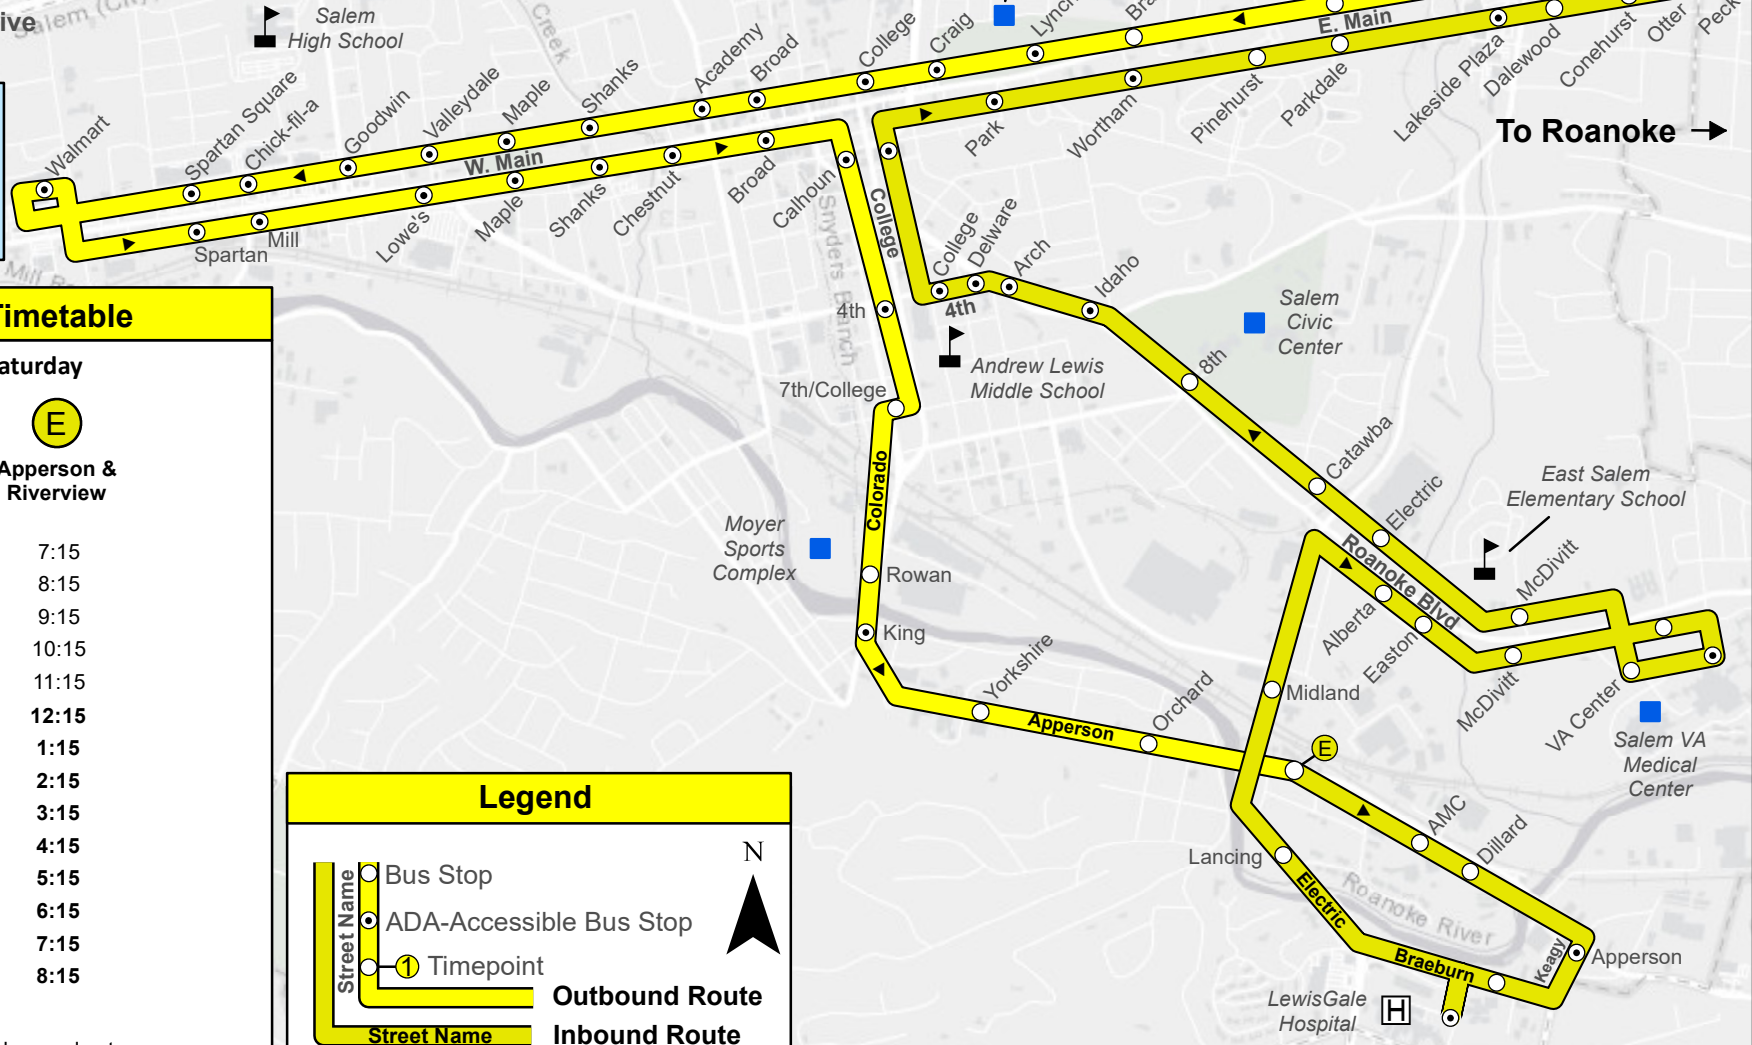

91: Third Street Station to Salem

92: Salem to Third Street Station

 **Snow Route**

Map/Schedule effective 1/1/23

Departure Timetable

Monday - Saturday

 3rd Street Station	 Apperson & Riverview
6:15	7:15
7:15	8:15
8:15	9:15
9:15	10:15
10:15	11:15
11:15	12:15
12:15	1:15
1:15	2:15
2:15	3:15
3:15	4:15
4:15	5:15
5:15	6:15
6:15	7:15
7:15	8:15
8:15	

For information on multi-ride passes, visit www.valleymetro.com/fares

91: Third Street Station to Salem

92: Salem to Third Street Station

Map/Schedule effective
1/1/23

Snow Route

Departure Timetable

Monday - Saturday

3rd Street Station

Apperson & Riverview

6:15
7:15
8:15
9:15
10:15
11:15
12:15
1:15
2:15
3:15
4:15
4:15
5:15
6:15
7:15
8:15

7:15
8:15
9:15
10:15
11:15
12:15
1:15
2:15
3:15
4:15
5:15
6:15
7:15
8:15

Final outbound bus ends at
Lakeside Plaza at 8:45pm

AM times shown in light text

PM times shown in bold text

Commuter A - Leave Walmart at 5:35 AM
Arrive at 3rd Street Station at 6:15 AM

Commuter B - Leave LewisGale at 6:00 AM
VA Medical Center at 6:15 AM
Walmart at 6:35 AM
Arrive at 3rd Street Station at 7:15 AM