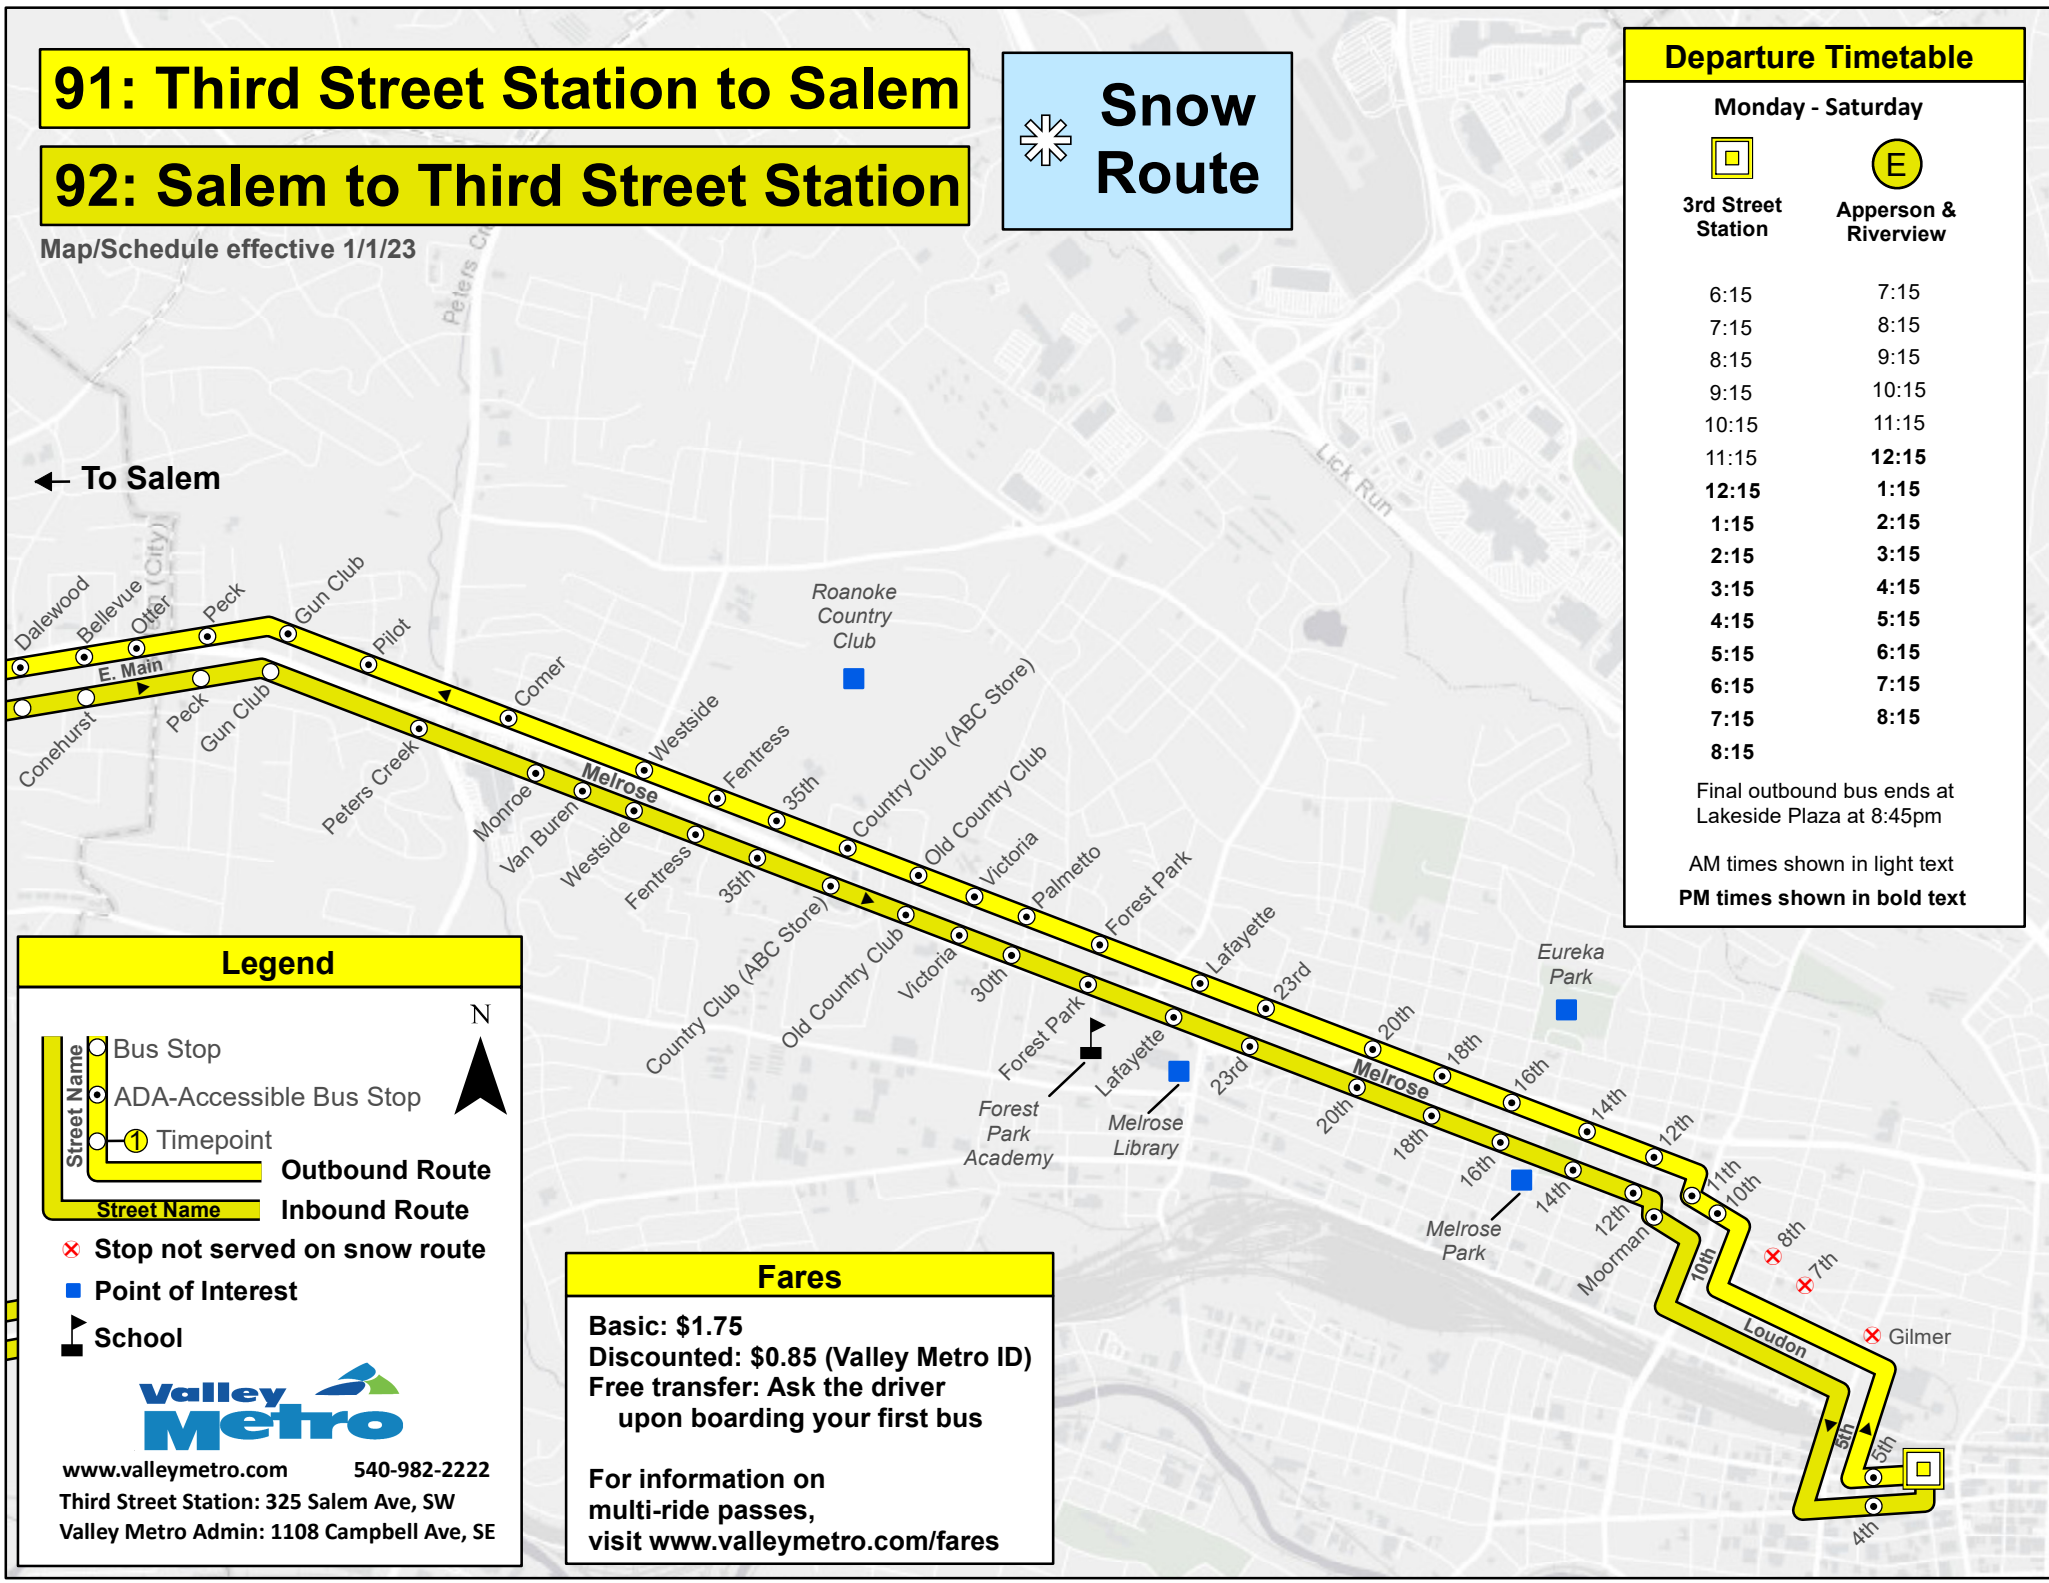

91: Third Street Station to Salem

92: Salem to Third Street Station

 **Snow Route**

Map/Schedule effective 1/1/23

Departure Timetable

Monday - Saturday

 3rd Street Station	 Apperson & Riverview
6:15	7:15
7:15	8:15
8:15	9:15
9:15	10:15
10:15	11:15
11:15	12:15
12:15	1:15
1:15	2:15
2:15	3:15
3:15	4:15
4:15	5:15
5:15	6:15
6:15	7:15
7:15	8:15
8:15	

Final outbound bus ends at Lakeside Plaza at 8:45pm

AM times shown in light text
PM times shown in bold text

← To Salem

Legend

-  Bus Stop
-  ADA-Accessible Bus Stop
-  Timepoint
-  Outbound Route
-  Inbound Route
-  Stop not served on snow route
-  Point of Interest
-  School

3rd Street Station

Apperson & Riverview

6:15
7:15
8:15
9:15
10:15
11:15
12:15
1:15
2:15
3:15
4:15
4:15
5:15
6:15
7:15
8:15

7:15
8:15
9:15
10:15
11:15
12:15
1:15
2:15
3:15
4:15
5:15
6:15
7:15
8:15

Final outbound bus ends at
Lakeside Plaza at 8:45pm

AM times shown in light text

PM times shown in bold text

Commuter A - Leave Walmart at 5:35 AM
Arrive at 3rd Street Station at 6:15 AM

Commuter B - Leave LewisGale at 6:00 AM
VA Medical Center at 6:15 AM
Walmart at 6:35 AM
Arrive at 3rd Street Station at 7:15 AM