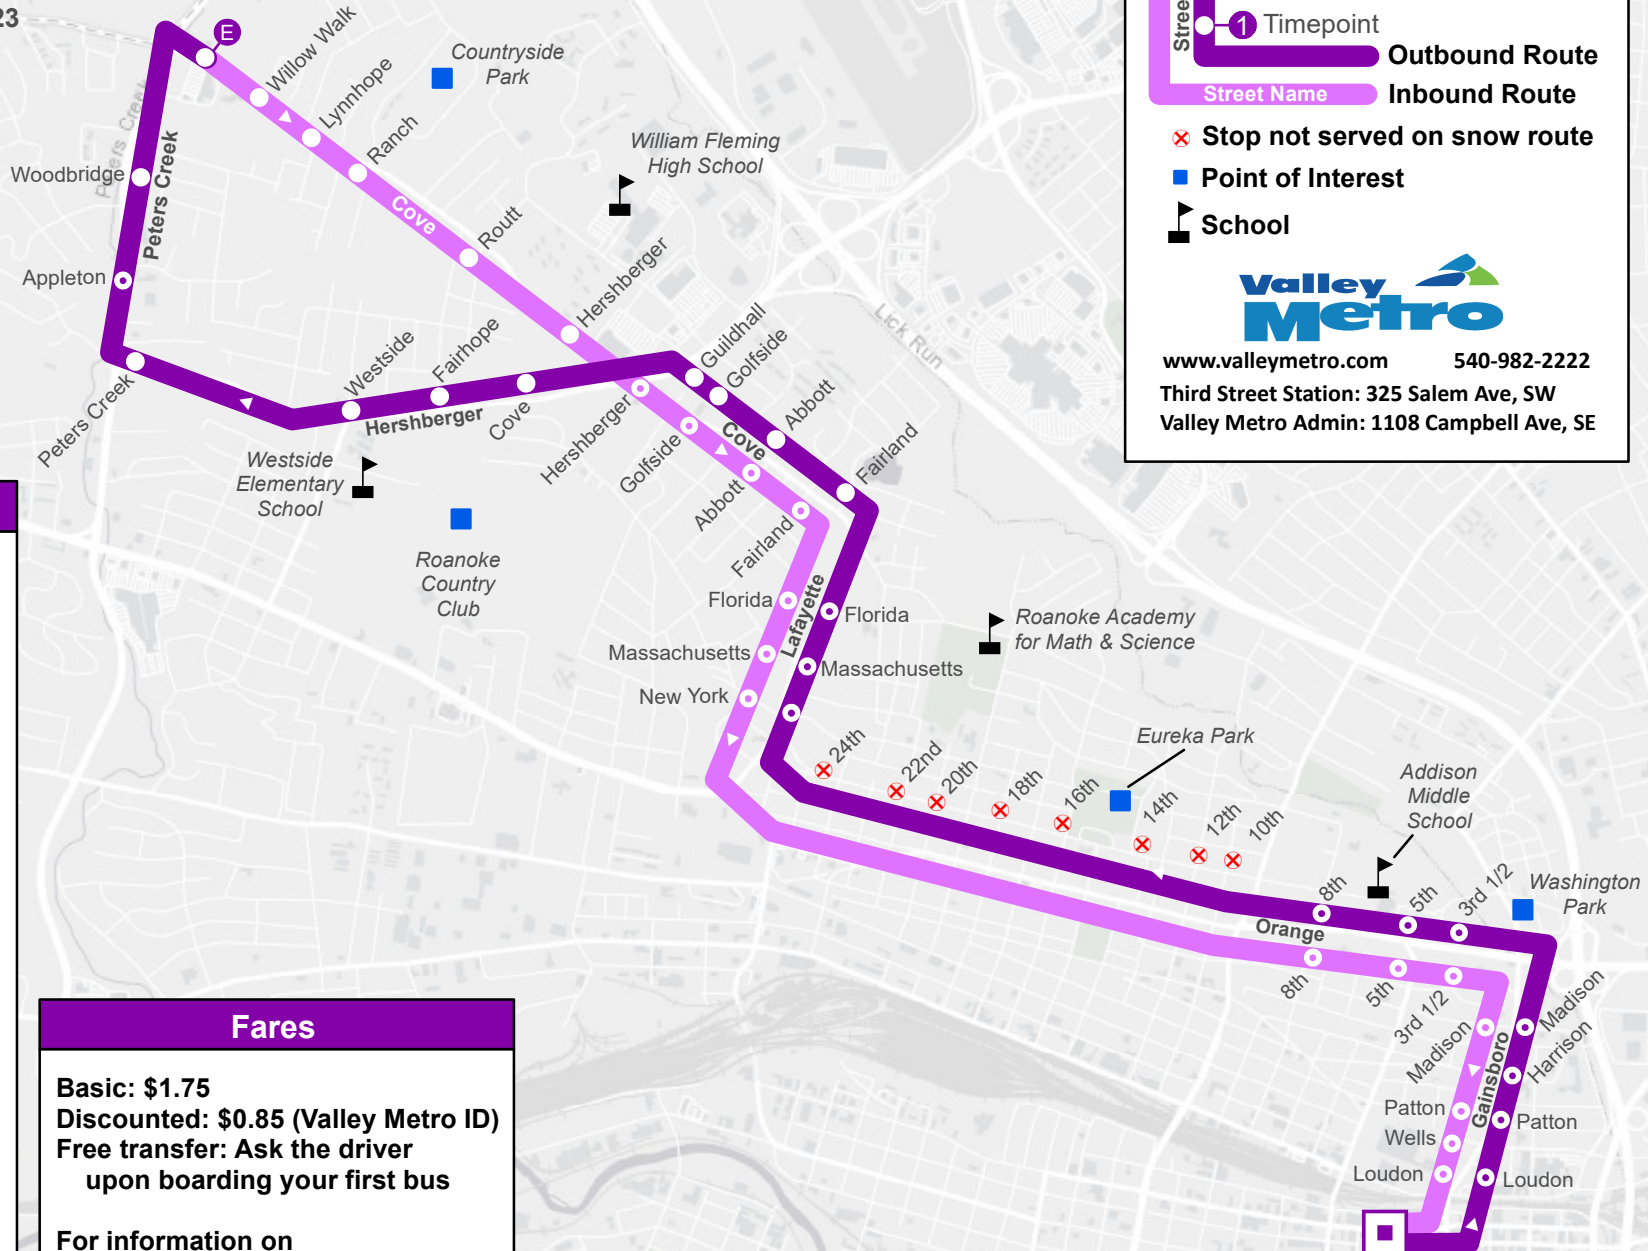

85: Third Street Station to Peters Creek

86: Peters Creek to Third Street Station

Map/Schedule effective 1/1/23

Legend

- Bus Stop
- ADA-Accessible Bus Stop
- ① Timepoint
- Outbound Route
- ← Inbound Route
- ⊗ Stop not served on snow route
- Point of Interest
- 🏫 School

www.valleymetro.com 540-982-2222
 Third Street Station: 325 Salem Ave, SW
 Valley Metro Admin: 1108 Campbell Ave, SE

Departure Timetable

Monday - Saturday

3rd Street Station	Food Lion
	5:45
6:15	6:45
7:15	7:45
8:15	8:45
9:15	9:45
10:15	10:45
11:15	11:45
12:15	12:45
1:15	1:45
2:15	2:45
3:15	3:45
4:15	4:45
5:15	5:45
6:15	6:45
7:15	7:45
8:15	8:45

AM times shown in light text
 PM times shown in bold text

Fares

Basic: \$1.75
Discounted: \$0.85 (Valley Metro ID)
Free transfer: Ask the driver upon boarding your first bus

For information on multi-ride passes, visit www.valleymetro.com/fares