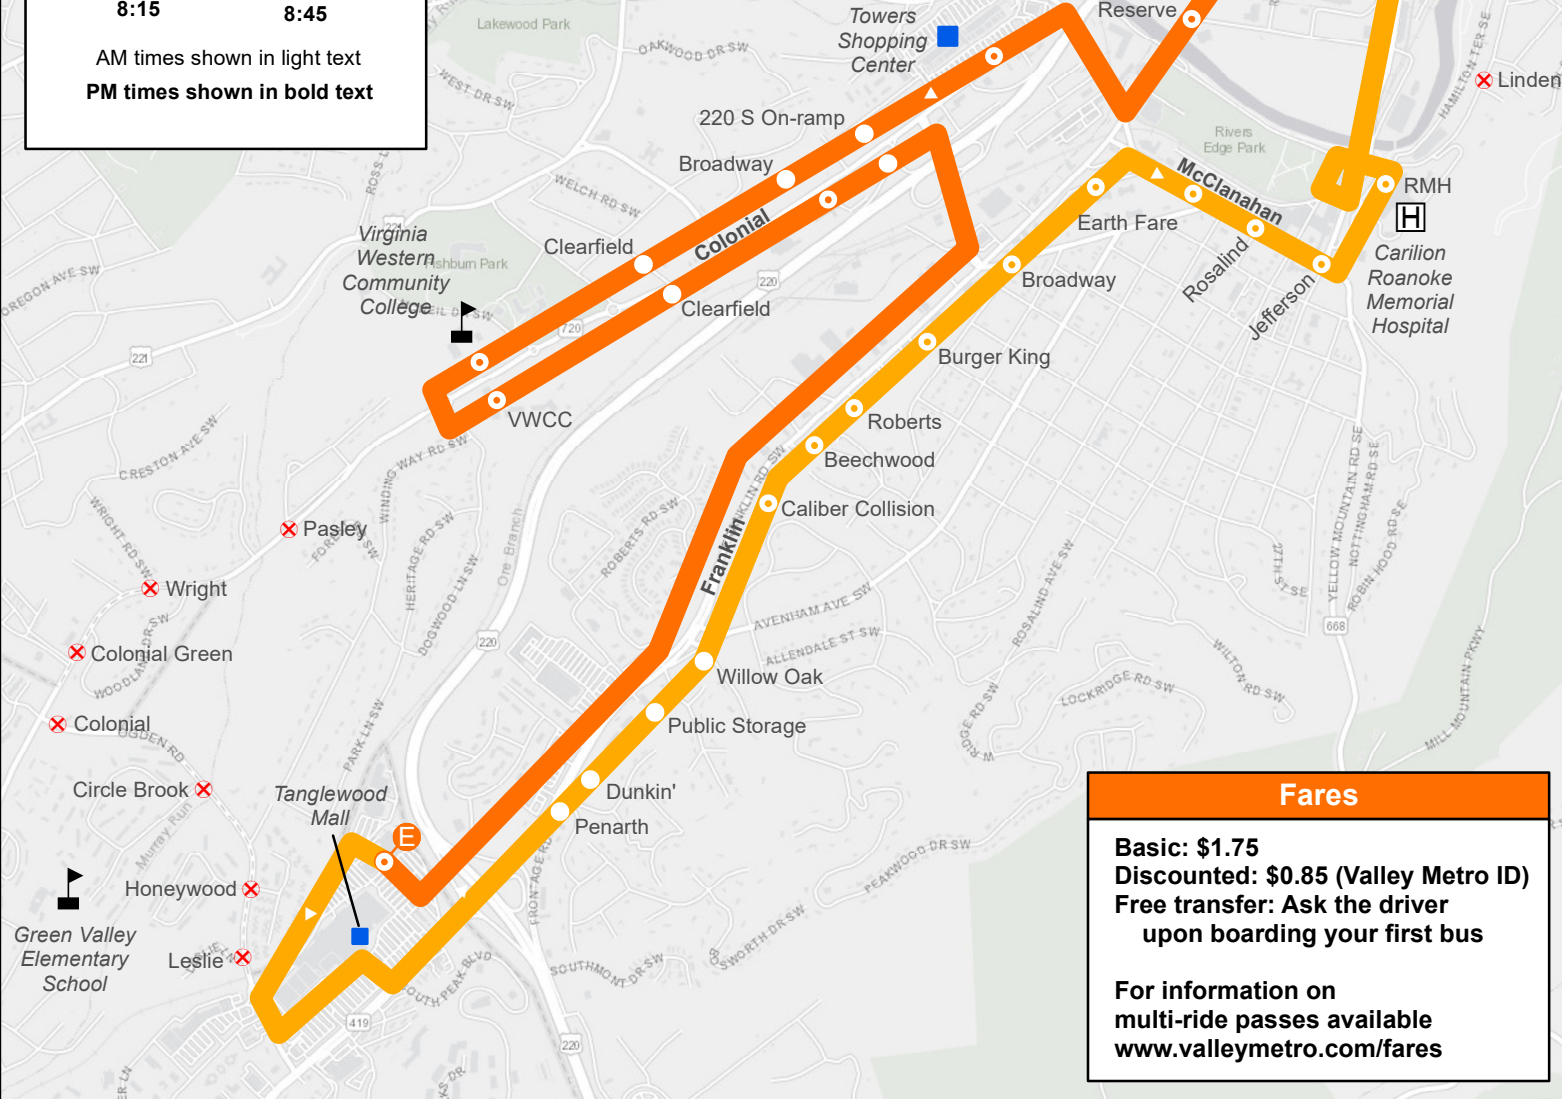

52: Tanglewood to Third Street Station

55: Third Street Station to Tanglewood

Map/Schedule effective 1/1/23

Departure Timetable	
Monday - Saturday	
 3rd Street Station	 Tanglewood Kroger
6:15	5:45
7:15	6:45
8:15	7:45
9:15	8:45
10:15	9:45
11:15	10:45
12:15	12:45
1:15	1:45
2:15	2:45
3:15	3:45
4:15	4:45
5:15	5:45
6:15	6:45
7:15	7:45
8:15	8:45

AM times shown in light text
PM times shown in bold text

Legend	
	Bus Stop
	ADA-Accessible Bus Stop
	Timepoint
	Outbound Route
	Inbound Route
	Stop not served on snow route
	Point of Interest
	School
	Hospital

N

Valley Metro

www.valleymetro.com 540-982-2222
 Third Street Station: 325 Salem Ave, SW
 Valley Metro Admin: 1108 Campbell Ave, SE

Fares
Basic: \$1.75
Discounted: \$0.85 (Valley Metro ID)
Free transfer: Ask the driver upon boarding your first bus
For information on multi-ride passes available
www.valleymetro.com/fares