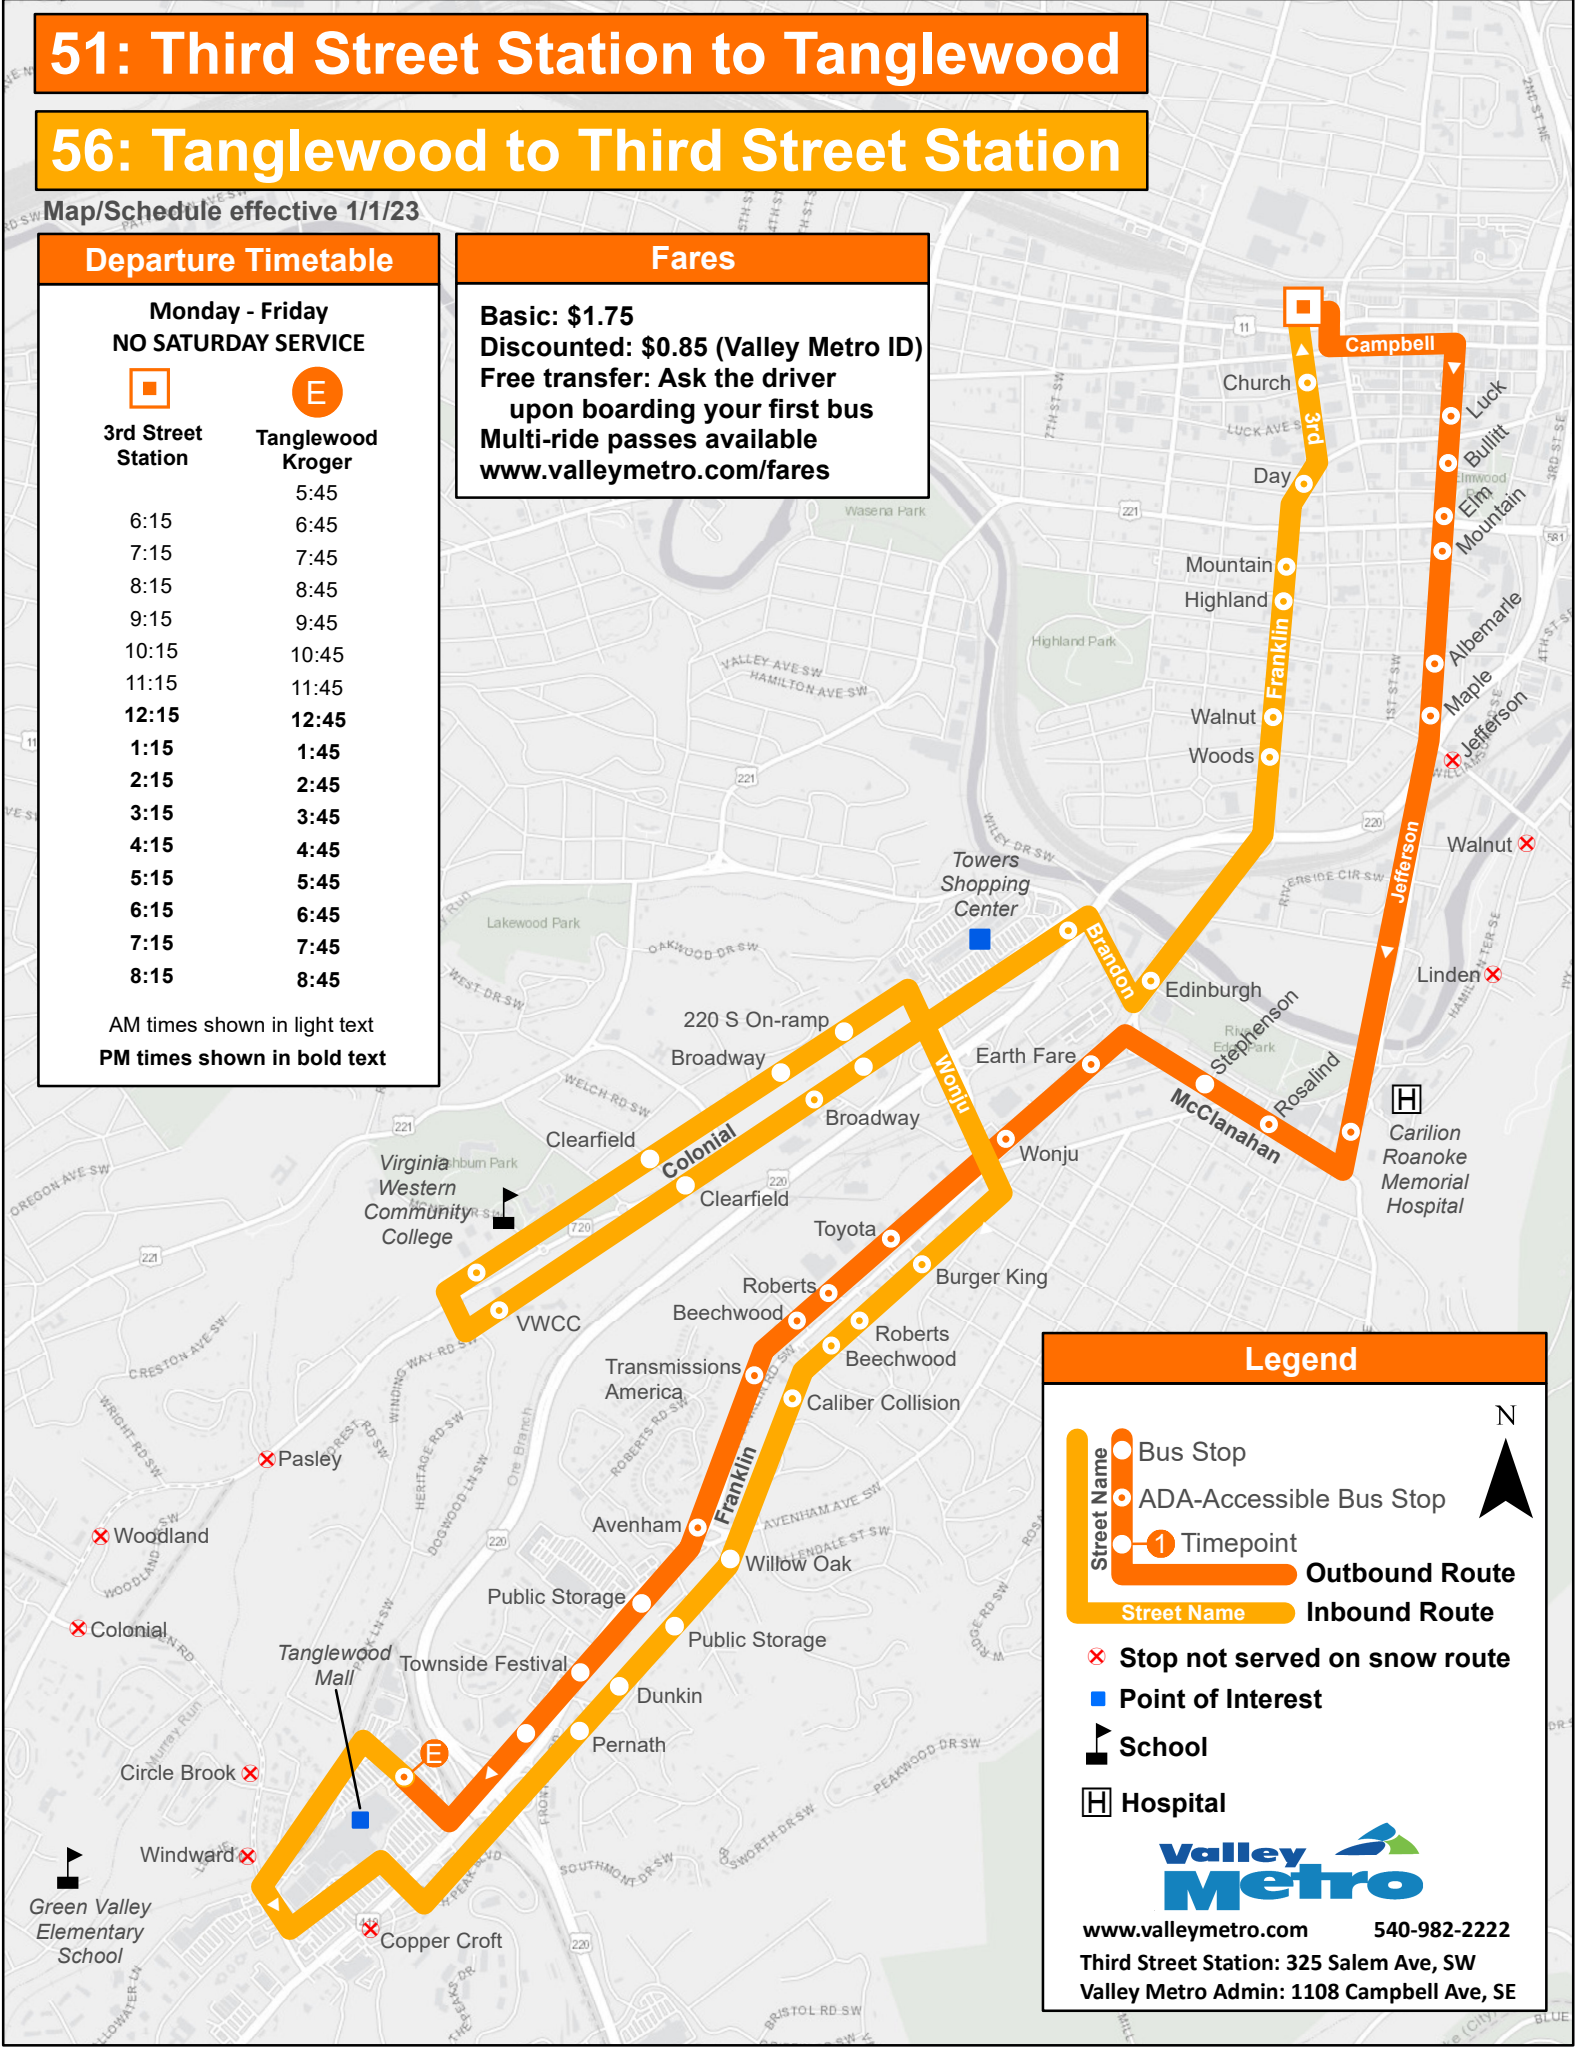

51: Third Street Station to Tanglewood

56: Tanglewood to Third Street Station

Map/Schedule effective 1/1/23

Departure Timetable	
Monday - Friday NO SATURDAY SERVICE	
 3rd Street Station	 Tanglewood Kroger
6:15	5:45
7:15	6:45
8:15	7:45
9:15	8:45
10:15	9:45
11:15	10:45
12:15	12:45
1:15	1:45
2:15	2:45
3:15	3:45
4:15	4:45
5:15	5:45
6:15	6:45
7:15	7:45
8:15	8:45

AM times shown in light text
PM times shown in bold text

Fares
Basic: \$1.75
Discounted: \$0.85 (Valley Metro ID)
Free transfer: Ask the driver upon boarding your first bus
Multi-ride passes available
www.valleymetro.com/fares

Legend

-  Bus Stop
-  ADA-Accessible Bus Stop
-  Timepoint
-  Outbound Route
-  Inbound Route
-  Stop not served on snow route
-  Point of Interest
-  School
-  Hospital

Valley Metro
www.valleymetro.com 540-982-2222
 Third Street Station: 325 Salem Ave, SW
 Valley Metro Admin: 1108 Campbell Ave, SE