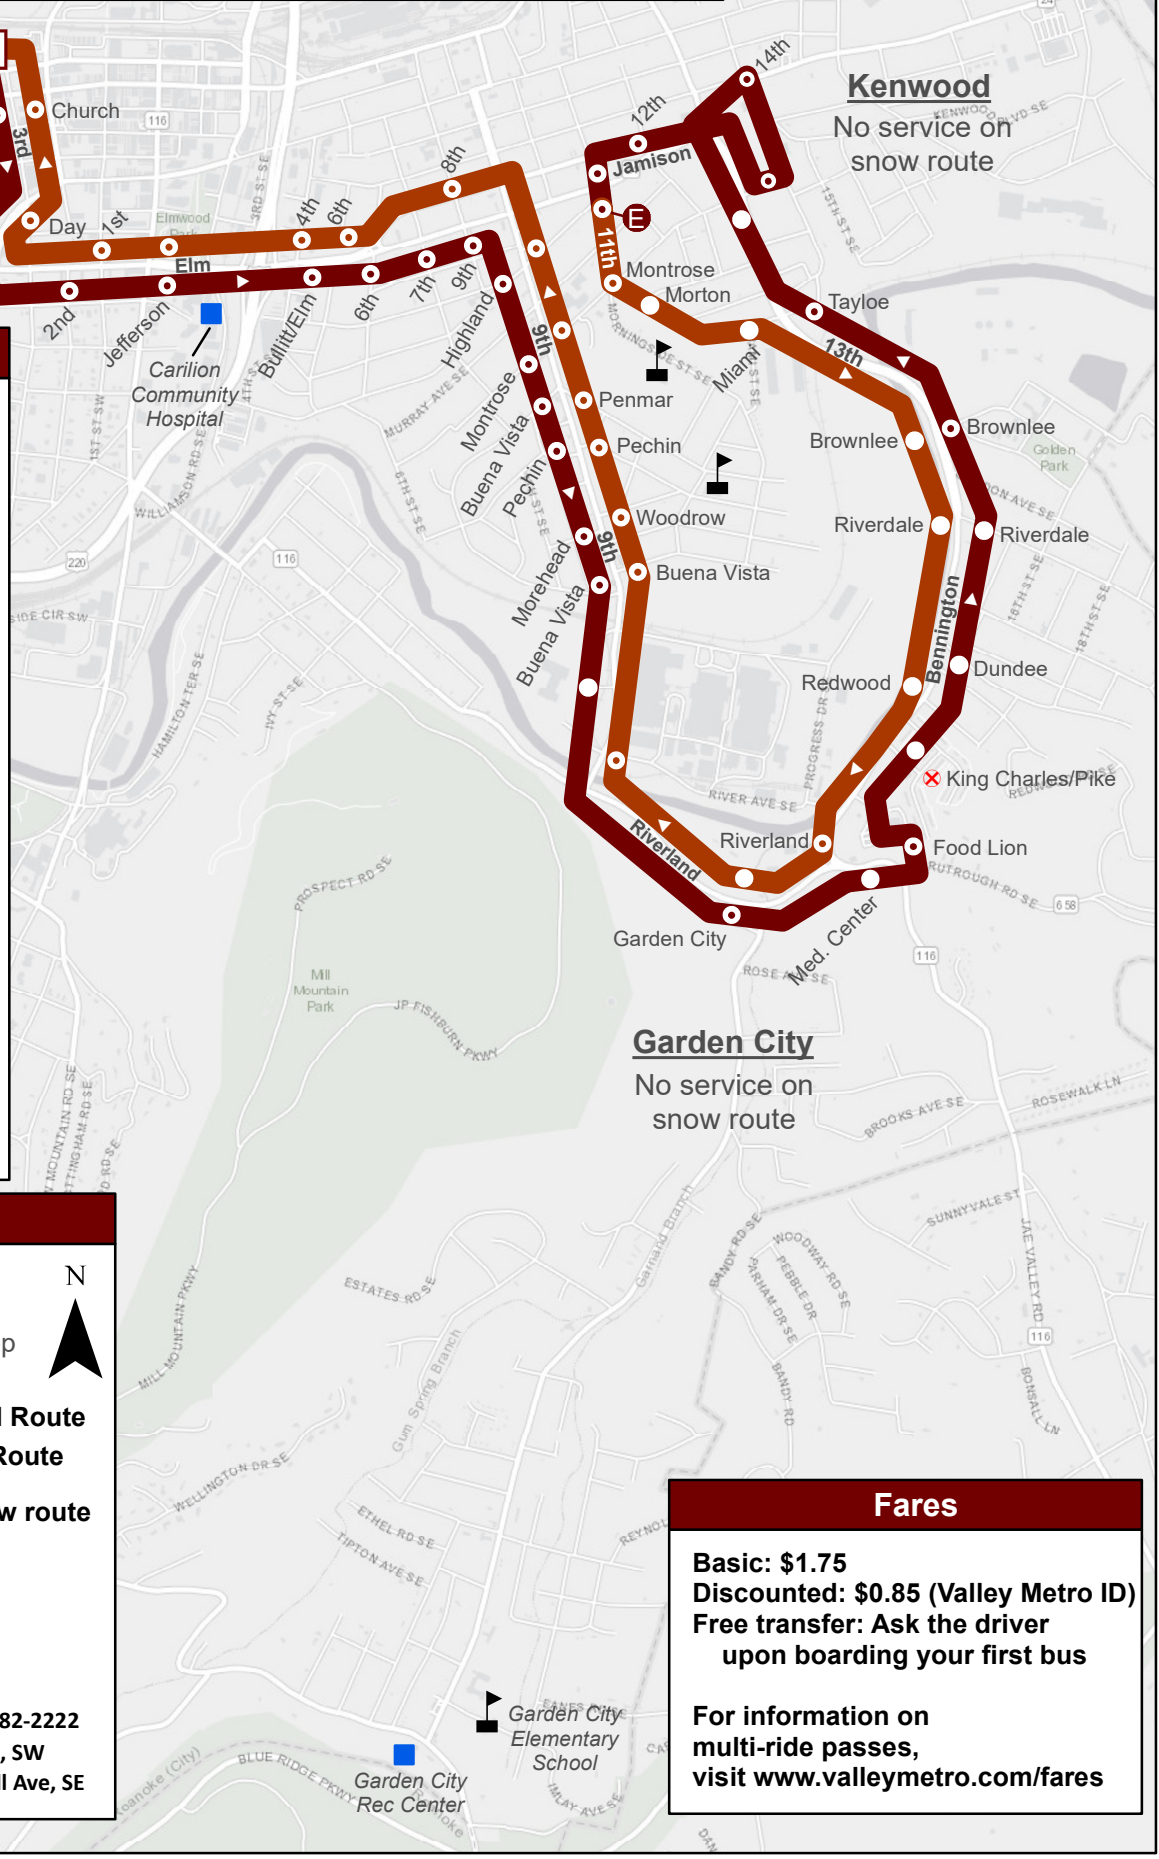

41: Third Street Station to SE Roanoke

42: SE Roanoke to Third Street Station

Map/Schedule effective
1/1/23

Snow Route

Departure Timetable

Monday - Saturday

	
3rd Street Station	11th & Highland
6:15	5:45
7:15	6:45
8:15	7:45
9:15	8:45
10:15	9:45
11:15	10:45
12:15	11:45
1:15	1:45
2:15	2:45
3:15	3:45
4:15	4:45
5:15	5:45
6:15	6:45
7:15	7:45
8:15	8:45

AM times shown in light text
PM times shown in bold text

Legend

-  Bus Stop
-  ADA-Accessible Bus Stop
-  Timepoint
-  Outbound Route
-  Inbound Route
-  Stops not served on snow route
-  Point of Interest
-  School

www.valleymetro.com 540-982-2222
Third Street Station: 325 Salem Ave, SW
Valley Metro Admin: 1108 Campbell Ave, SE

Fares

Basic: \$1.75
Discounted: \$0.85 (Valley Metro ID)
Free transfer: Ask the driver upon boarding your first bus

For information on multi-ride passes, visit www.valleymetro.com/fares