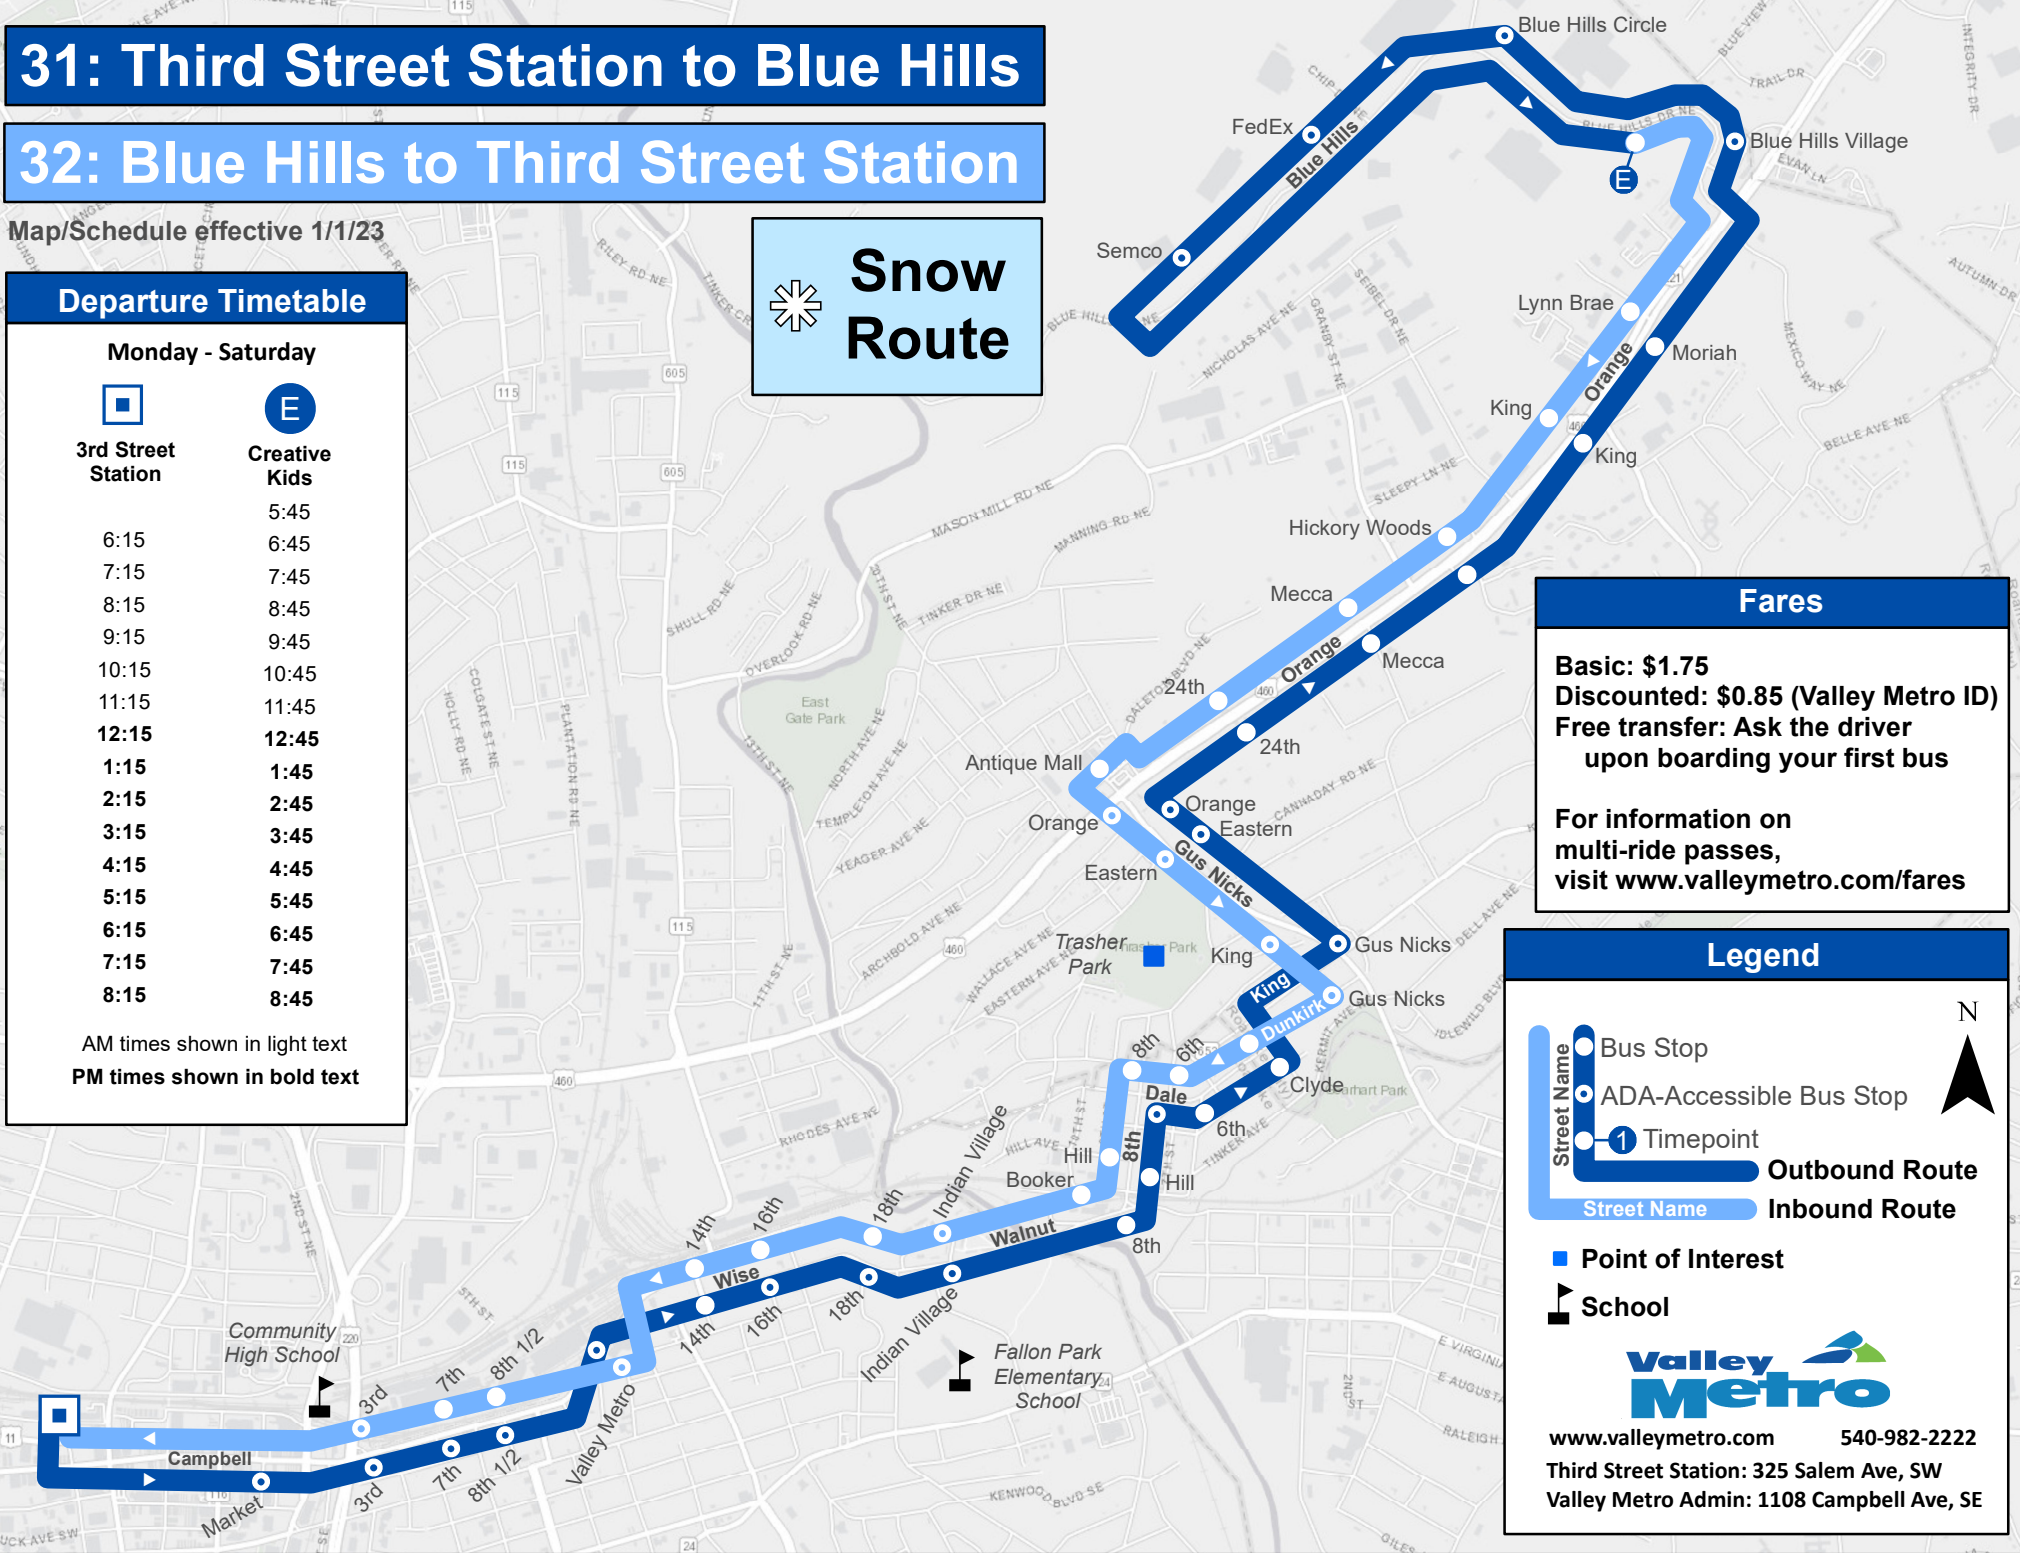

31: Third Street Station to Blue Hills

32: Blue Hills to Third Street Station

Map/Schedule effective 1/1/23

Departure Timetable

Monday - Saturday

 3rd Street Station	 Creative Kids
6:15	5:45
7:15	6:45
8:15	7:45
9:15	8:45
10:15	9:45
11:15	10:45
12:15	11:45
1:15	1:45
2:15	2:45
3:15	3:45
4:15	4:45
5:15	5:45
6:15	6:45
7:15	7:45
8:15	8:45

AM times shown in light text
PM times shown in bold text

Snow Route

Fares

Basic: \$1.75
Discounted: \$0.85 (Valley Metro ID)
Free transfer: Ask the driver upon boarding your first bus

For information on multi-ride passes, visit www.valleymetro.com/fares

Legend

-  Bus Stop
-  ADA-Accessible Bus Stop
-  Timepoint
-  Outbound Route
-  Inbound Route
-  Point of Interest
-  School

www.valleymetro.com 540-982-2222
 Third Street Station: 325 Salem Ave, SW
 Valley Metro Admin: 1108 Campbell Ave, SE