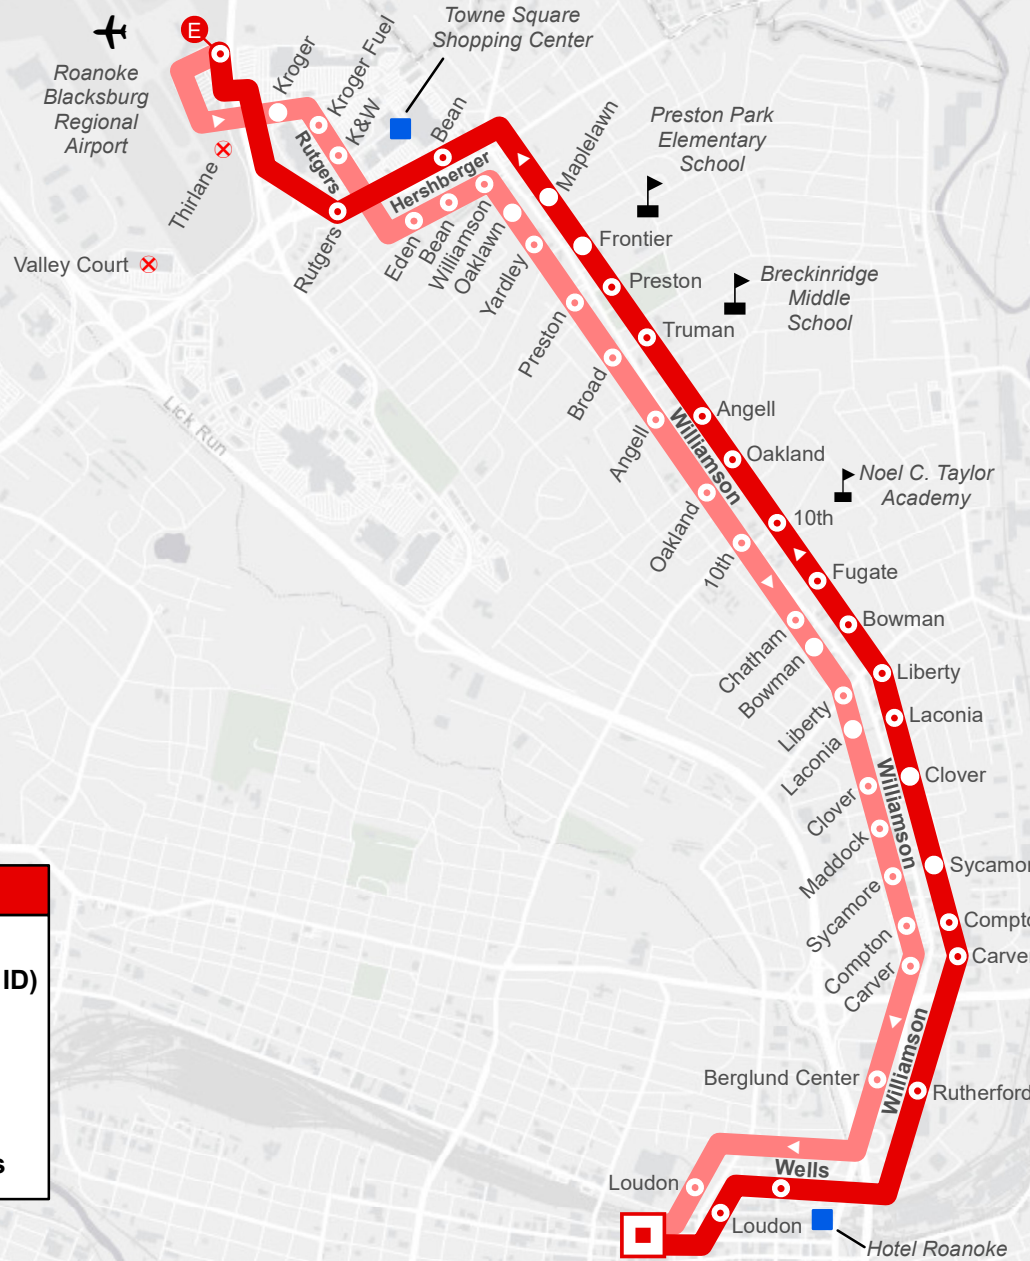

21: Third Street Station to Airport

22: Airport to Third Street Station

Map/Schedule effective 1/1/23

Departure Timetable

Monday - Saturday

| 3rd Street Station | Hoback |
|--------------------|--------------|
| 6:15 | 5:45 |
| 7:15 | 6:45 |
| 8:15 | 7:45 |
| 9:15 | 8:45 |
| 10:15 | 9:45 |
| 11:15 | 10:45 |
| 12:15 | 12:45 |
| 1:15 | 1:45 |
| 2:15 | 2:45 |
| 3:15 | 3:45 |
| 4:15 | 4:45 |
| 5:15 | 5:45 |
| 6:15 | 6:45 |
| 7:15 | 7:45 |
| 8:15 | 8:45 |

AM times shown in light text
PM times shown in bold text

Fares

Basic: \$1.75
Discounted: \$0.85 (Valley Metro ID)
Free transfer: Ask the driver upon boarding your first bus

For information on multi-ride passes, visit www.valleymetro.com/fares

Snow Route

Legend

- Bus Stop
- ADA-Accessible Bus Stop
- Timepoint
- Outbound Route
- Inbound Route
- Stop not serviced on snow route
- Point of Interest
- School
- Airport

www.valleymetro.com 540-982-2222
Third Street Station: 325 Salem Ave, SW
Valley Metro Admin: 1108 Campbell Ave, SE