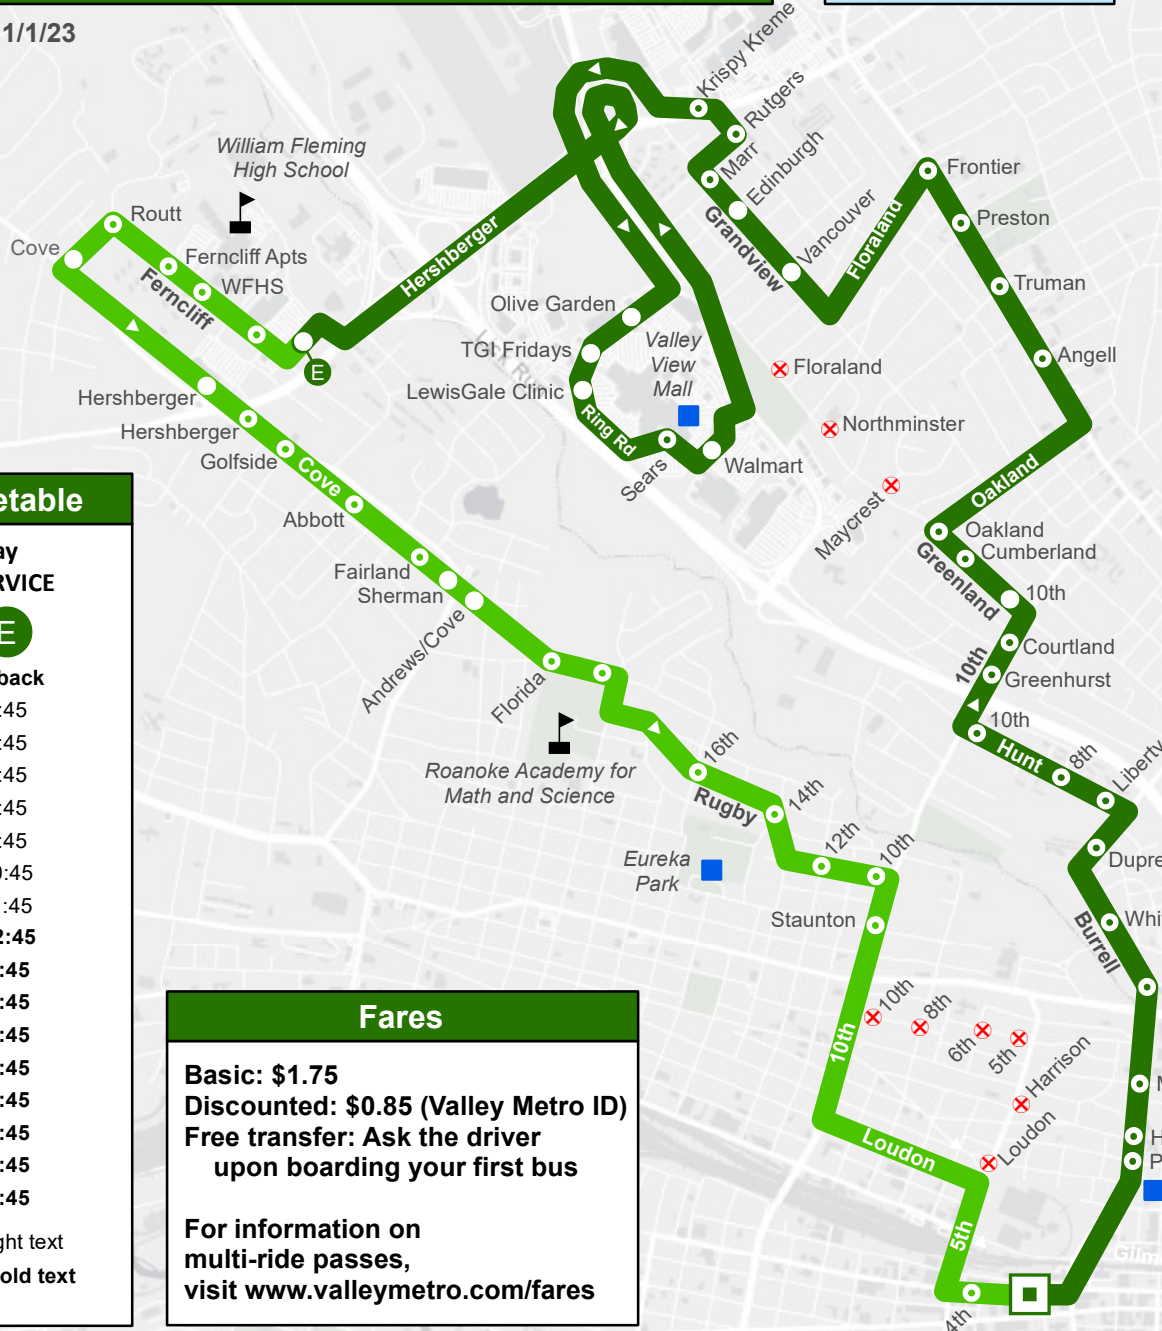

# 15: Third Street Station to Valley View

Map/Schedule effective 1/1/23

## Snow Route

### Legend

Bus Stop

ADA-Accessible Bus Stop

Timepoint

Outbound Route

Inbound Route

Stop not serviced on snow route

Point of Interest

### Departure Timetable

Monday - Friday  
NO SATURDAY SERVICE

<div style="display: flex; justify-content: space-around; align-items: center;"> <div style="border: 1px solid black; width: 20px; height: 20px; margin: 0 auto;"></div> <div style="text-align: center;"> <p style="font-weight: bold; margin: 0;">3rd Street Station</p> </div> </div>	<div style="display: flex; justify-content: space-around; align-items: center;"> <div style="border: 1px solid black; border-radius: 50%; width: 20px; height: 20px; margin: 0 auto; display: flex; align-items: center; justify-content: center;"> <span style="font-weight: bold; font-size: 0.8em;">E</span> </div> <div style="text-align: center;"> <p style="font-weight: bold; margin: 0;">Hoback</p> </div> </div>
6:15	5:45
7:15	6:45
8:15	7:45
9:15	8:45
10:15	9:45
11:15	10:45
12:15	11:45
<b>1:15</b>	<b>12:45</b>
<b>2:15</b>	<b>1:45</b>
<b>3:15</b>	<b>2:45</b>
<b>4:15</b>	<b>3:45</b>
<b>5:15</b>	<b>4:45</b>
<b>6:15</b>	<b>5:45</b>
<b>7:15</b>	<b>6:45</b>
<b>8:15</b>	<b>7:45</b>
<b>8:15</b>	<b>8:45</b>