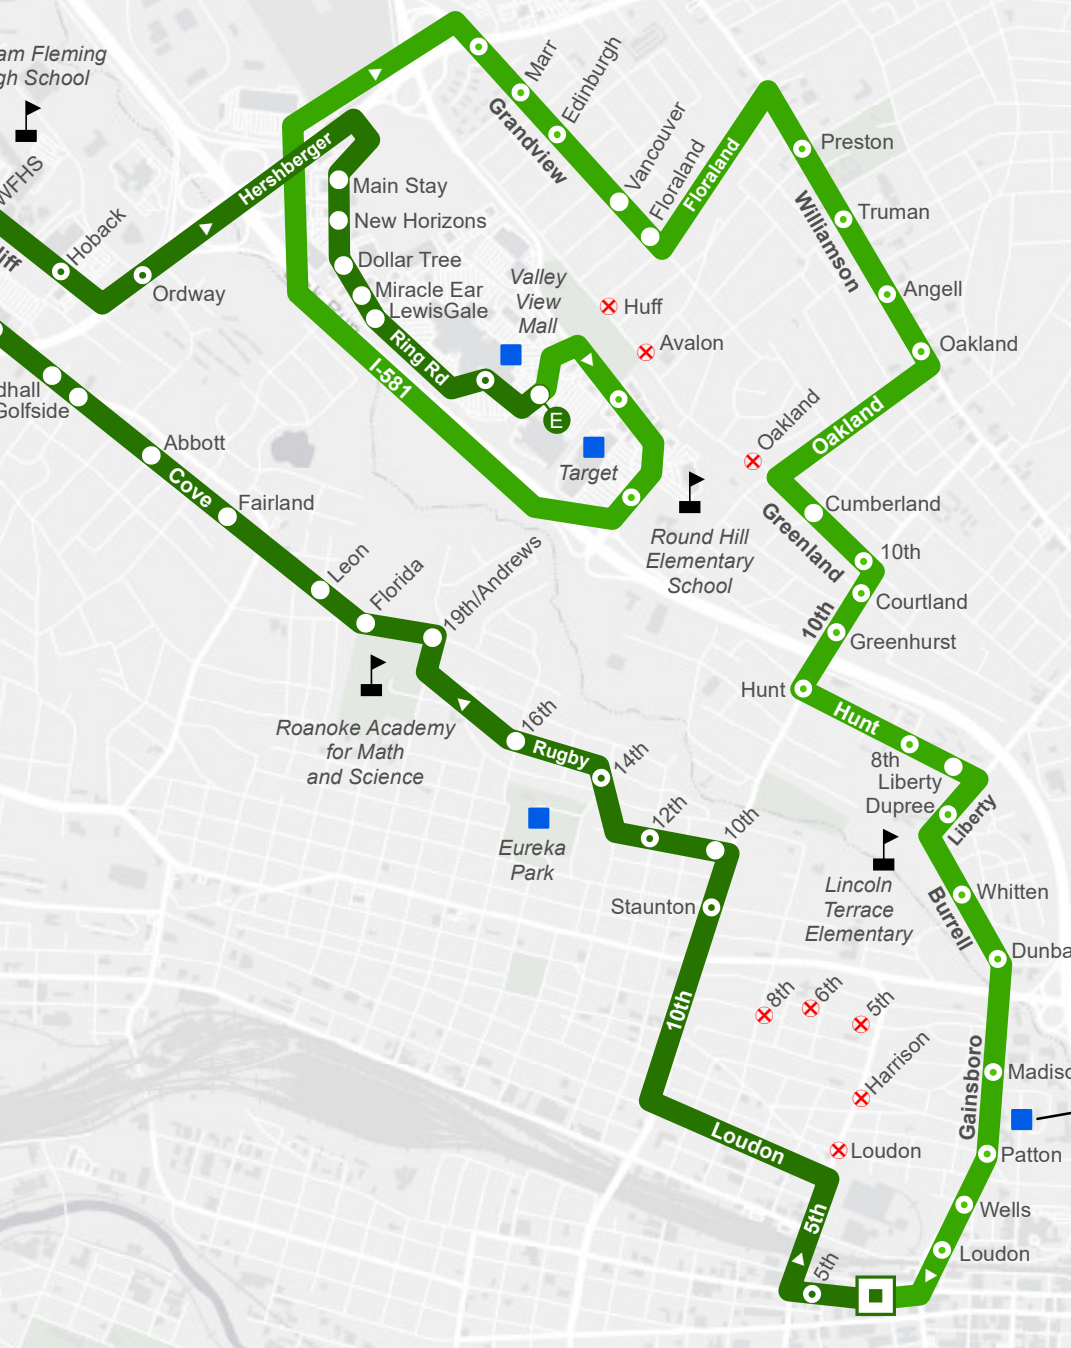

11: Third Street Station to Valley View

16: Valley View to Third Street Station

Map/Schedule effective 1/1/23

Snow Route

Legend

Street Name

Bus Stop

ADA-Accessible Bus Stop

① Timepoint

Outbound Route

Inbound Route

N

✗ Stop not served on snow route

■ Point of Interest

School

www.valleymetro.com 540-982-2222

Third Street Station: 325 Salem Ave, SW

Valley Metro Admin: 1108 Campbell Ave, SE

Departure Timetable

Monday - Saturday

3rd Street Station	Walmart
6:15	5:45
7:15	6:45
8:15	7:45
9:15	8:45
10:15	9:45
11:15	10:45
12:15	11:45
1:15	12:45
2:15	1:45
3:15	2:45
4:15	3:45
5:15	4:45
6:15	5:45
7:15	6:45
8:15	7:45
8:15	8:45

AM times shown in light text
PM times shown in bold text

Fares

Basic: \$1.75

Discounted: \$0.85 (Valley Metro ID)

Free transfer: Ask the driver upon boarding your first bus

For information on multi-ride passes, visit www.valleymetro.com/fares