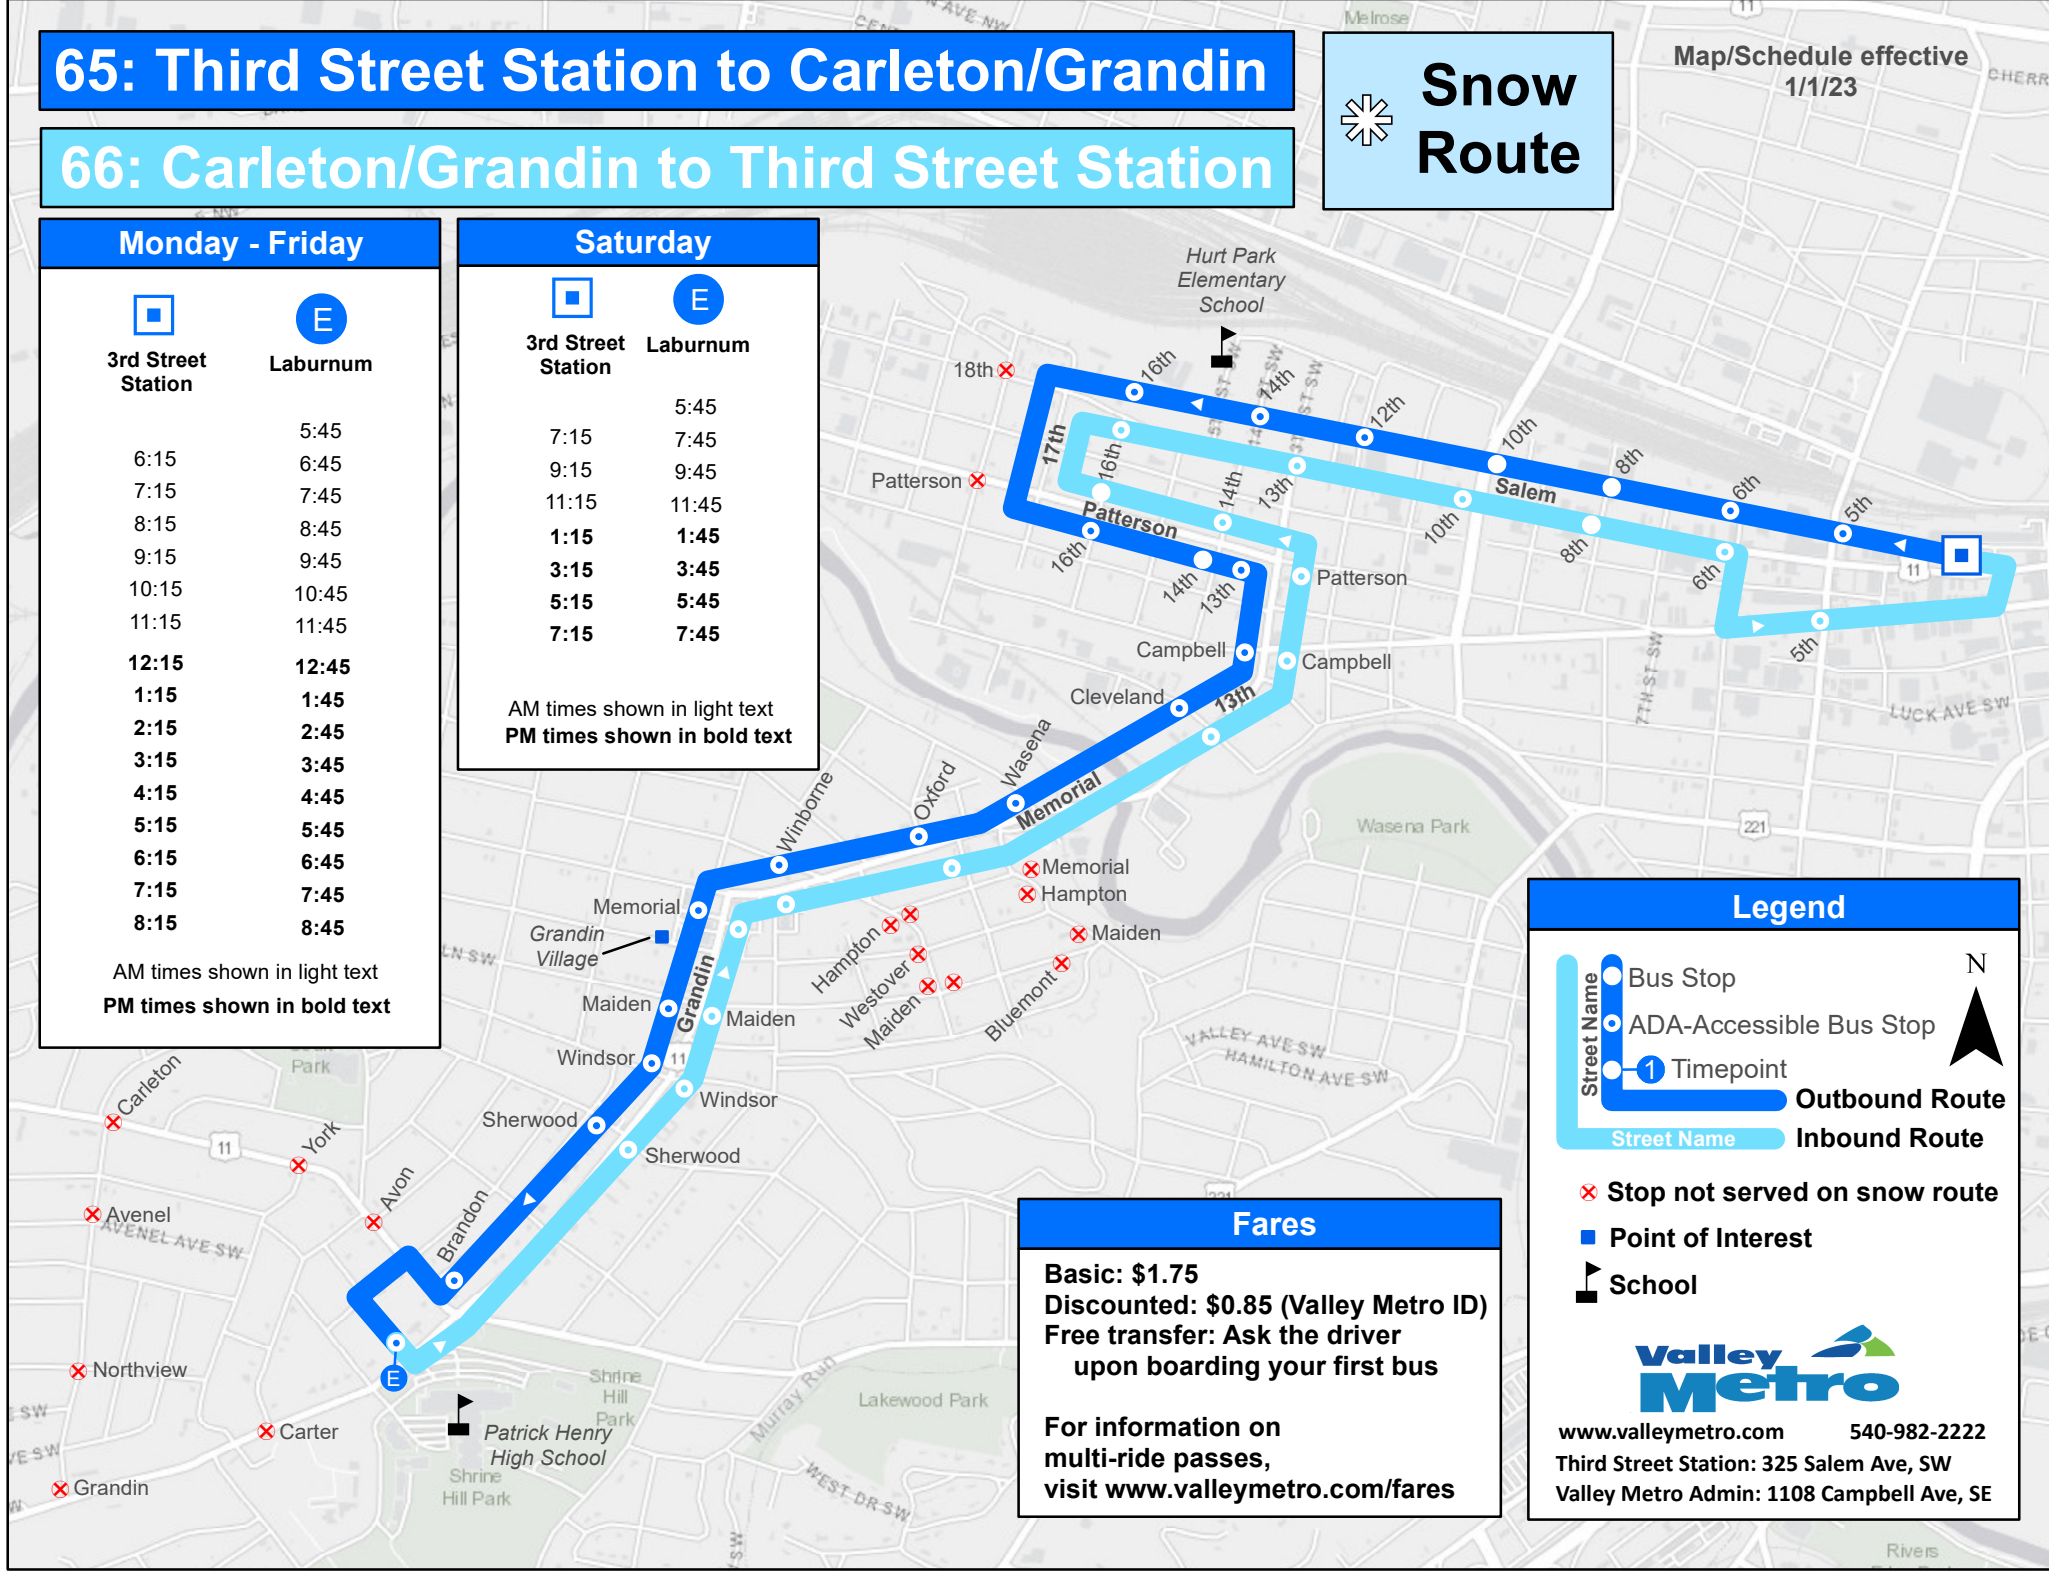

65: Third Street Station to Carleton/Grandin

66: Carleton/Grandin to Third Street Station

 **Snow Route**

Map/Schedule effective 1/1/23

Monday - Friday	
 3rd Street Station	 Laburnum
	5:45
6:15	6:45
7:15	7:45
8:15	8:45
9:15	9:45
10:15	10:45
11:15	11:45
12:15	12:45
1:15	1:45
2:15	2:45
3:15	3:45
4:15	4:45
5:15	5:45
6:15	6:45
7:15	7:45
8:15	8:45

AM times shown in light text
PM times shown in bold text

Saturday	
 3rd Street Station	 Laburnum
	5:45
7:15	7:45
9:15	9:45
11:15	11:45
1:15	1:45
3:15	3:45
5:15	5:45
7:15	7:45

AM times shown in light text
PM times shown in bold text

Legend

-  Bus Stop
-  ADA-Accessible Bus Stop
-  Timepoint
-  Outbound Route
-  Inbound Route
-  Stop not served on snow route
-  Point of Interest
-  School

Valley Metro

www.valleymetro.com 540-982-2222
Third Street Station: 325 Salem Ave, SW
Valley Metro Admin: 1108 Campbell Ave, SE

Fares

Basic: \$1.75
Discounted: \$0.85 (Valley Metro ID)
Free transfer: Ask the driver upon boarding your first bus

For information on multi-ride passes, visit www.valleymetro.com/fares