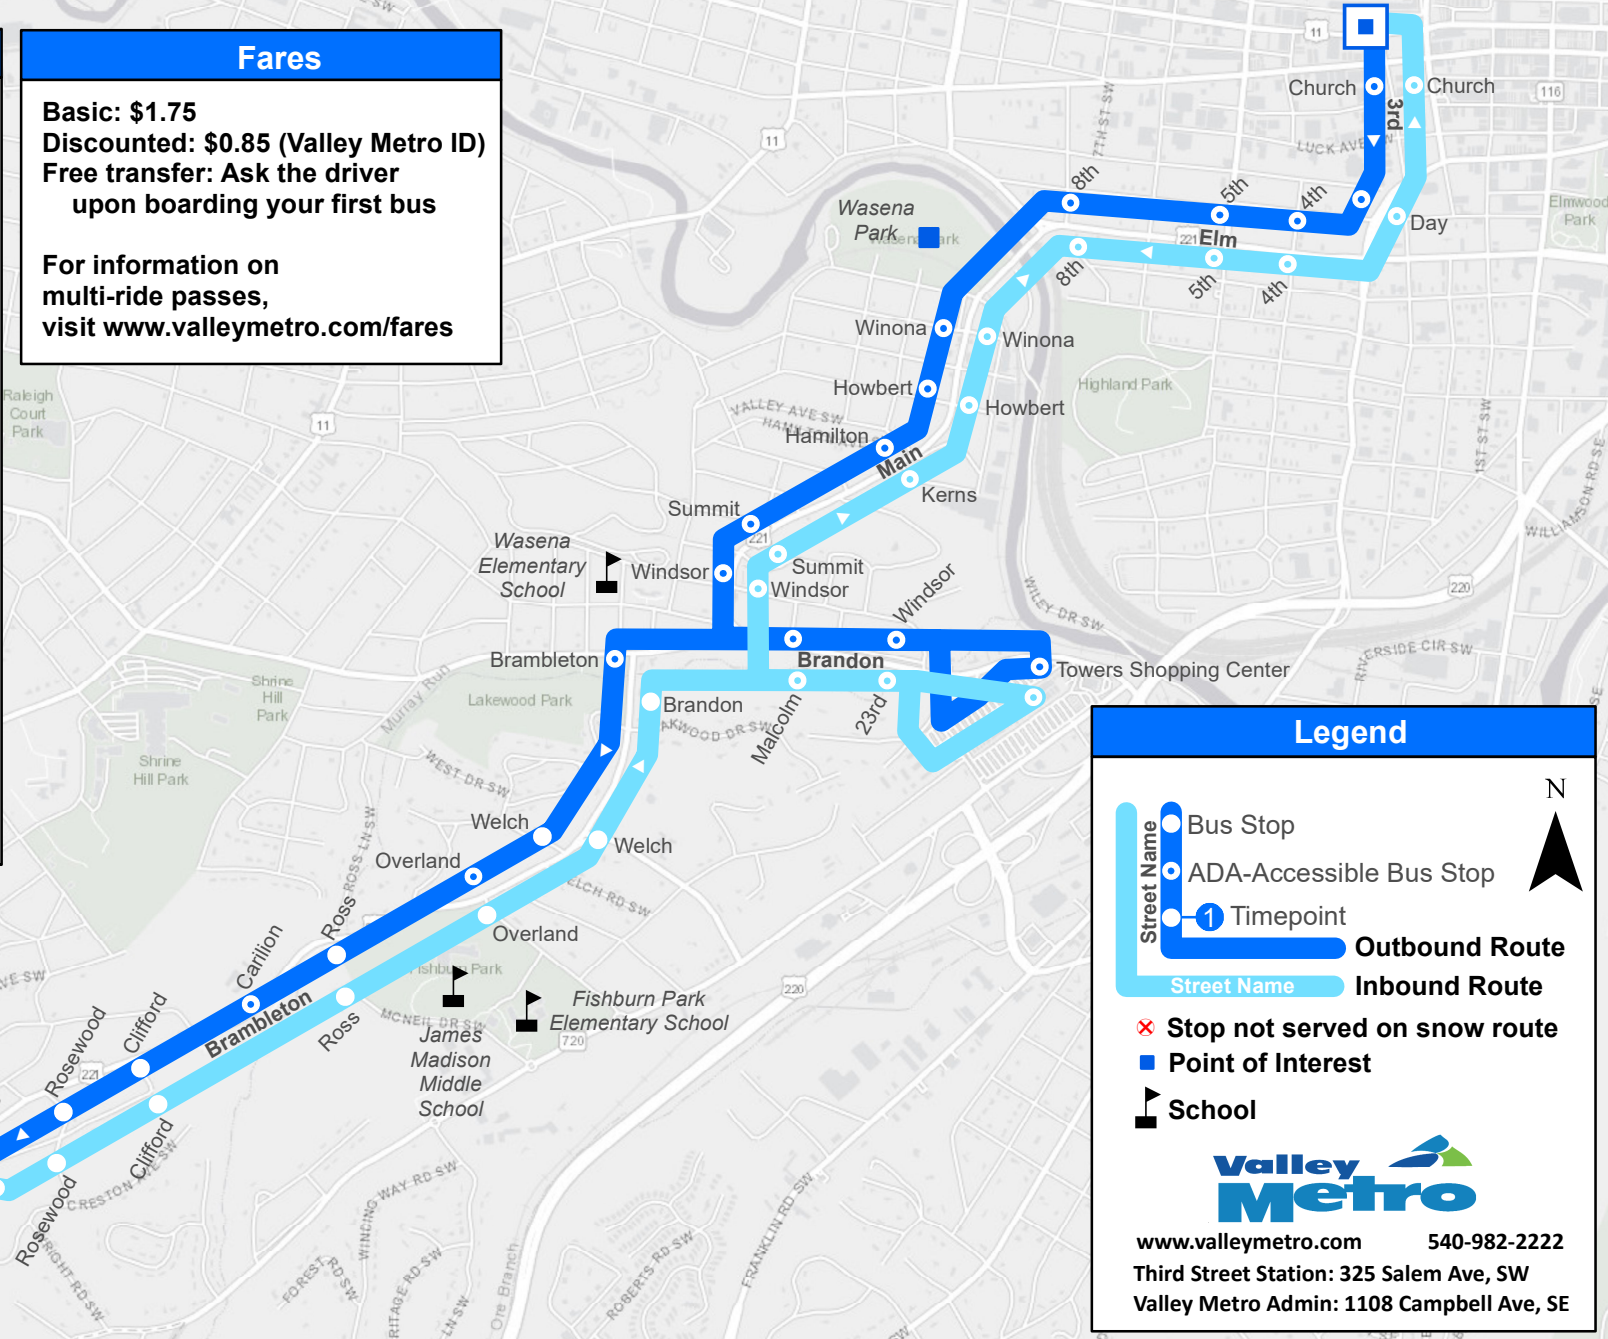

61: Third Street Station to Red Rock

62: Red Rock to Third Street Station

 **Snow Route**

Map/Schedule effective 1/1/23

Departure Timetable	
Monday - Saturday	
	
3rd Street Station	Ashby
	5:45
6:15	6:45
7:15	7:45
8:15	8:45
9:15	9:45
10:15	10:45
11:15	11:45
12:15	12:45
1:15	1:45
2:15	2:45
3:15	3:45
4:15	4:45
5:15	5:45
6:15	6:45
7:15	7:45
8:15	8:45
AM times shown in light text PM times shown in bold text	

Fares

Basic: \$1.75
Discounted: \$0.85 (Valley Metro ID)
Free transfer: Ask the driver upon boarding your first bus

For information on multi-ride passes, visit www.valleymetro.com/fares

Legend

-  Bus Stop
-  ADA-Accessible Bus Stop
-  Timepoint
-  Outbound Route
-  Inbound Route
-  Stop not served on snow route
-  Point of Interest
-  School

www.valleymetro.com 540-982-2222
 Third Street Station: 325 Salem Ave, SW
 Valley Metro Admin: 1108 Campbell Ave, SE