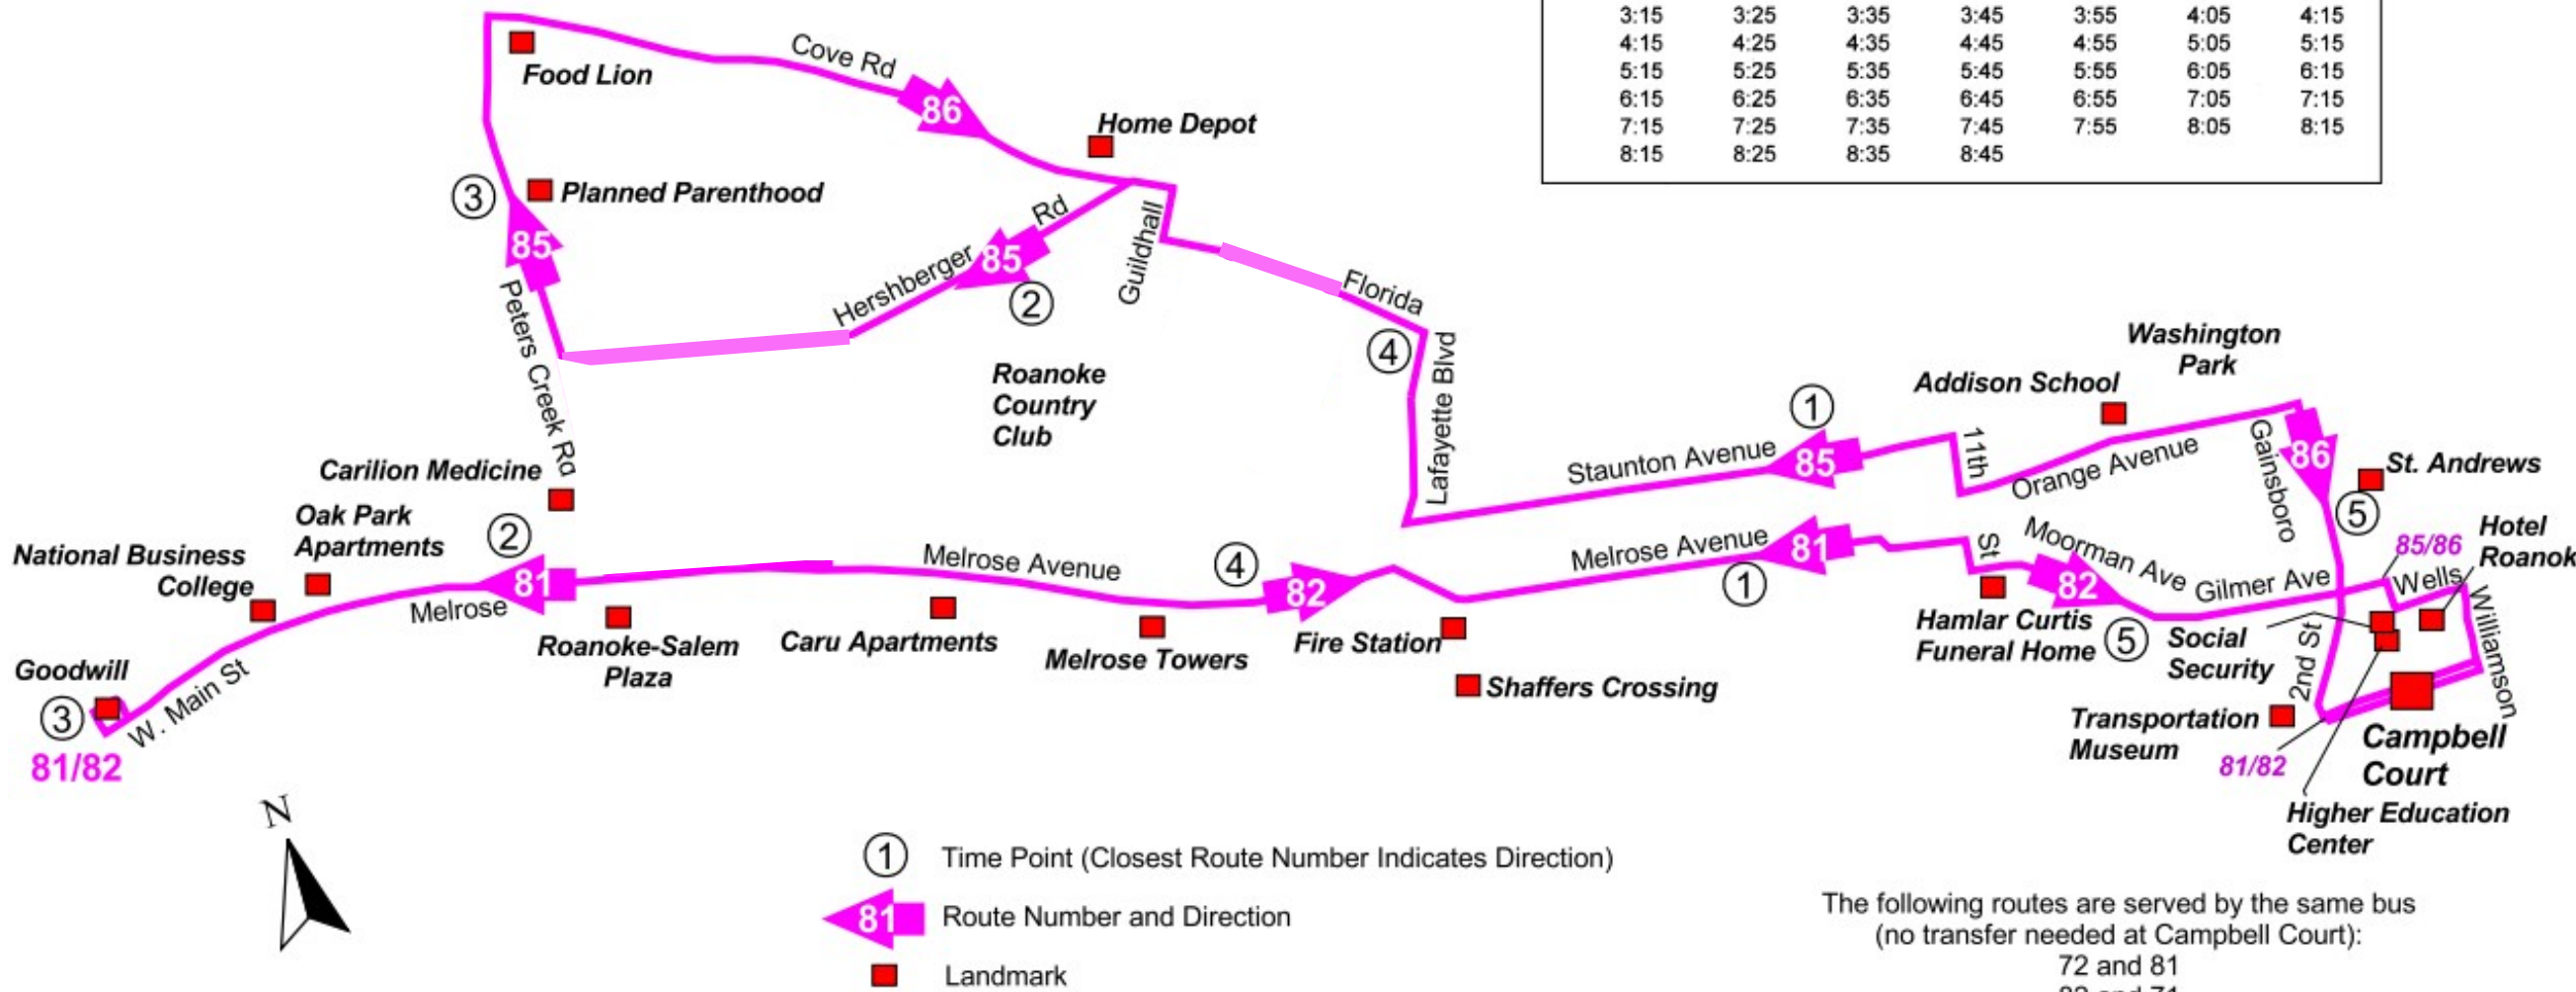

Peak Service (Monday-Friday)

Campbell Court	Time Points (Closest Route Number Indicates Direction)					Campbell Court
	①	②	③	④	⑤	
			6:15	6:25	6:35	6:45
6:45	6:55	7:05	7:15	7:25	7:35	7:45
7:15	7:55	8:05	8:15	8:25	8:35	8:45
8:45	8:55	9:05	9:15			
3:45	3:55	4:05	4:15	4:25	4:35	4:45
4:45	4:55	5:05	5:15	5:25	5:35	5:45
5:45	5:55	6:05	6:15	6:25	6:35	6:45

Route Timetable (Monday-Saturday)

Campbell Court	Time Points (Closest Route Number Indicates Direction)					Campbell Court
	①	②	③	④	⑤	
			5:45	5:55	6:05	6:15
6:15	6:25	6:35	6:45	6:55	7:05	7:15
7:15	7:25	7:35	7:45	7:55	8:05	8:15
8:15	8:25	8:35	8:45	8:55	9:05	9:15
9:15	9:25	9:35	9:45	9:55	10:05	10:15
10:15	10:25	10:35	10:45	10:55	11:05	11:15
11:15	11:25	11:35	11:45	11:55	12:05	12:15
12:15	12:25	12:35	12:45	12:55	1:05	1:15
1:15	1:25	1:35	1:45	1:55	2:05	2:15
2:15	2:25	2:35	2:45	2:55	3:05	3:15
3:15	3:25	3:35	3:45	3:55	4:05	4:15
4:15	4:25	4:35	4:45	4:55	5:05	5:15
5:15	5:25	5:35	5:45	5:55	6:05	6:15
6:15	6:25	6:35	6:45	6:55	7:05	7:15
7:15	7:25	7:35	7:45	7:55	8:05	8:15
8:15	8:25	8:35	8:45			

The following routes are served by the same bus (no transfer needed at Campbell Court):
 72 and 81
 82 and 71