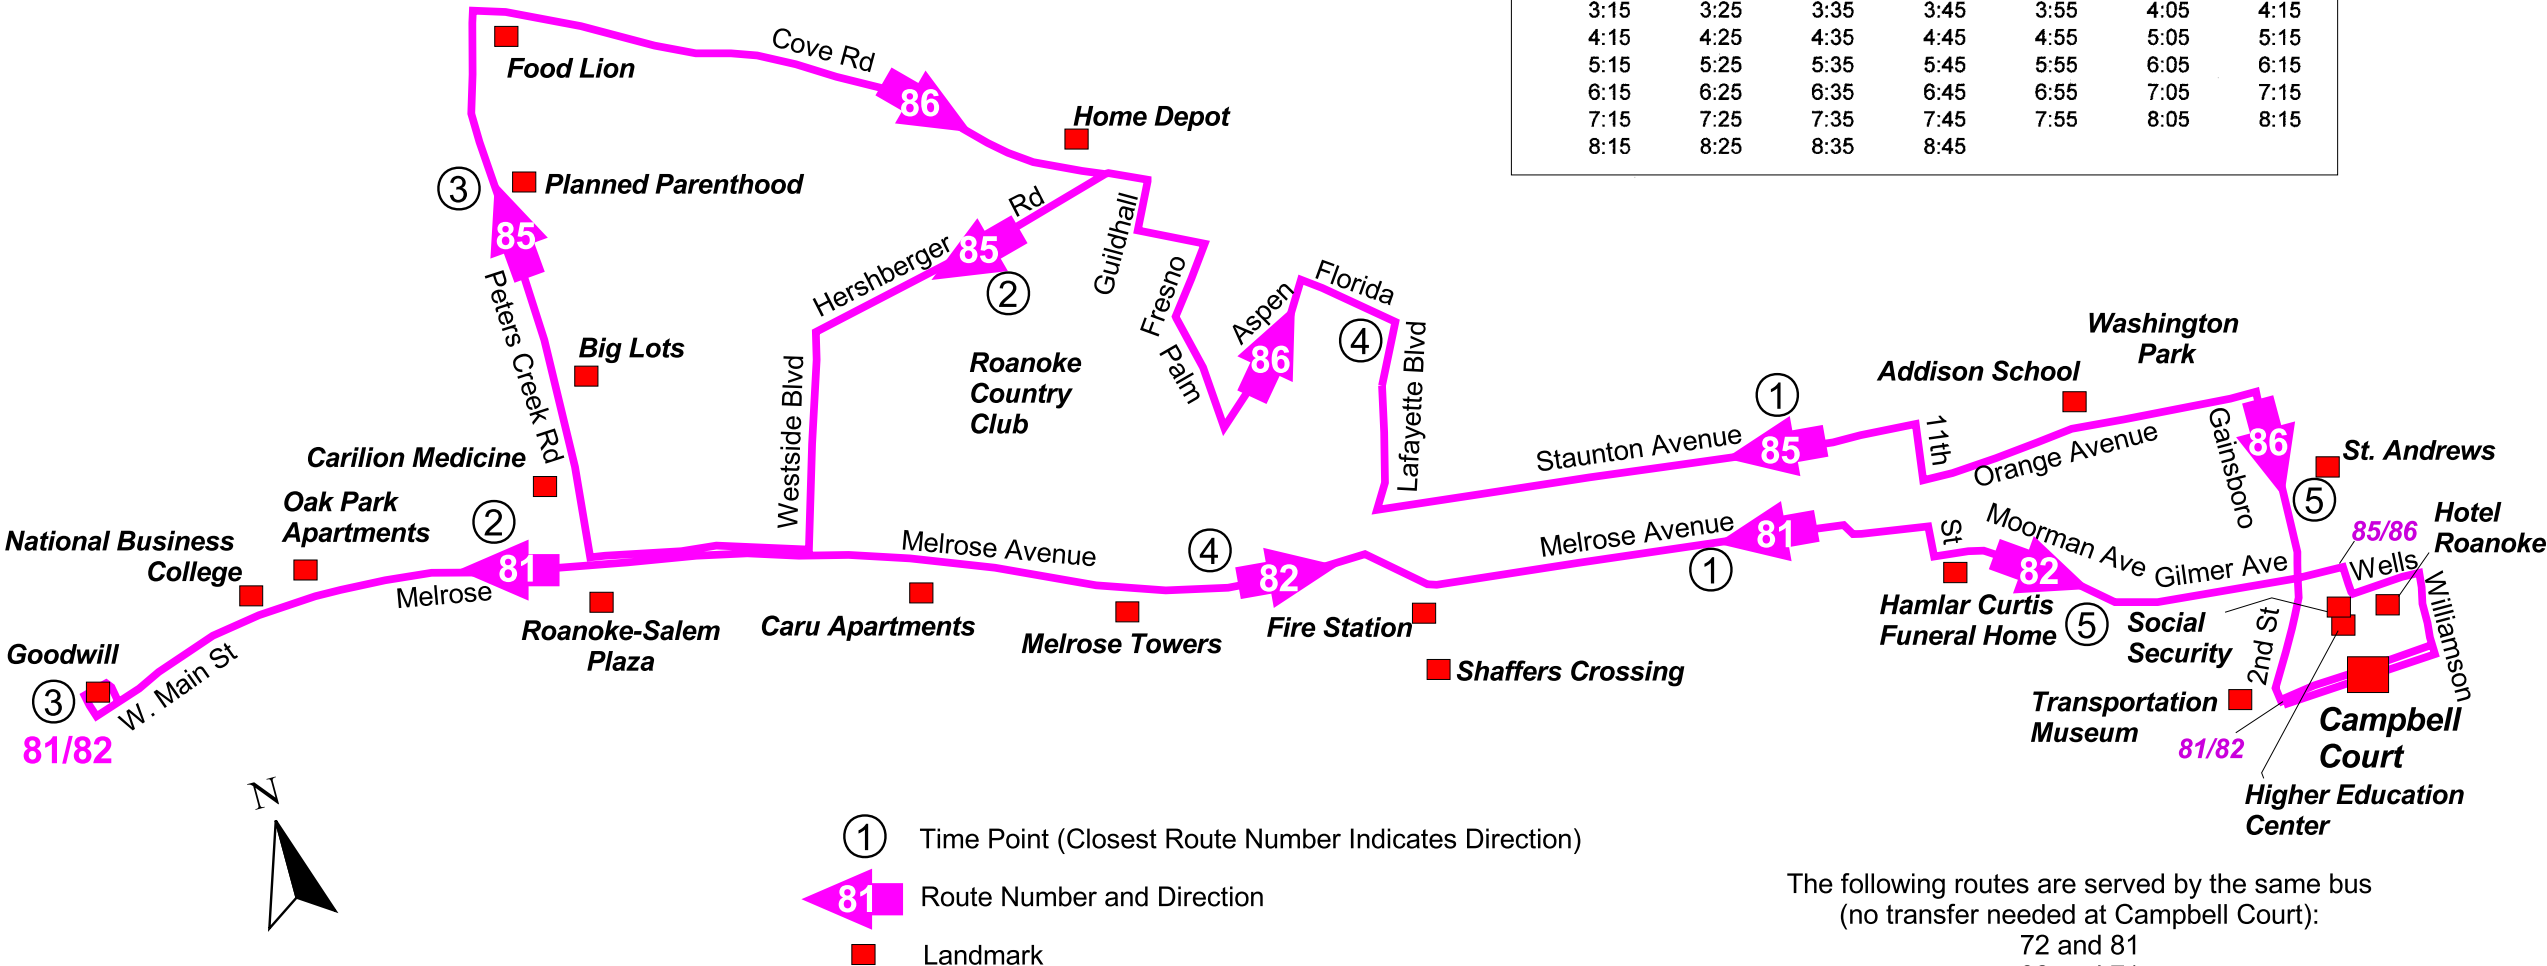

### Peak Service (Monday-Friday)

Campbell Court	Time Points (Closest Route Number Indicates Direction)					Campbell Court
	①	②	③	④	⑤	
			6:15	6:25	6:35	6:45
6:45	6:55	7:05	7:15	7:25	7:35	7:45
7:15	7:55	8:05	8:15	8:25	8:35	8:45
8:45	8:55	9:05	9:15			
3:45	3:55	4:05	4:15	4:25	4:35	4:45
4:45	4:55	5:05	5:15	5:25	5:35	5:45
5:45	5:55	6:05	6:15	6:25	6:35	6:45

### Route Timetable (Monday-Saturday)

Campbell Court	Time Points (Closest Route Number Indicates Direction)					Campbell Court
	①	②	③	④	⑤	
			5:45	5:55	6:05	6:15
6:15	6:25	6:35	6:45	6:55	7:05	7:15
7:15	7:25	7:35	7:45	7:55	8:05	8:15
8:15	8:25	8:35	8:45	8:55	9:05	9:15
9:15	9:25	9:35	9:45	9:55	10:05	10:15
10:15	10:25	10:35	10:45	10:55	11:05	11:15
11:15	11:25	11:35	11:45	11:55	12:05	12:15
12:15	12:25	12:35	12:45	12:55	1:05	1:15
1:15	1:25	1:35	1:45	1:55	2:05	2:15
2:15	2:25	2:35	2:45	2:55	3:05	3:15
3:15	3:25	3:35	3:45	3:55	4:05	4:15
4:15	4:25	4:35	4:45	4:55	5:05	5:15
5:15	5:25	5:35	5:45	5:55	6:05	6:15
6:15	6:25	6:35	6:45	6:55	7:05	7:15
7:15	7:25	7:35	7:45	7:55	8:05	8:15
8:15	8:25	8:35	8:45			

- ① Time Point (Closest Route Number Indicates Direction)
- ← 81 Route Number and Direction
- Landmark

The following routes are served by the same bus  
(no transfer needed at Campbell Court):  
72 and 81  
82 and 71