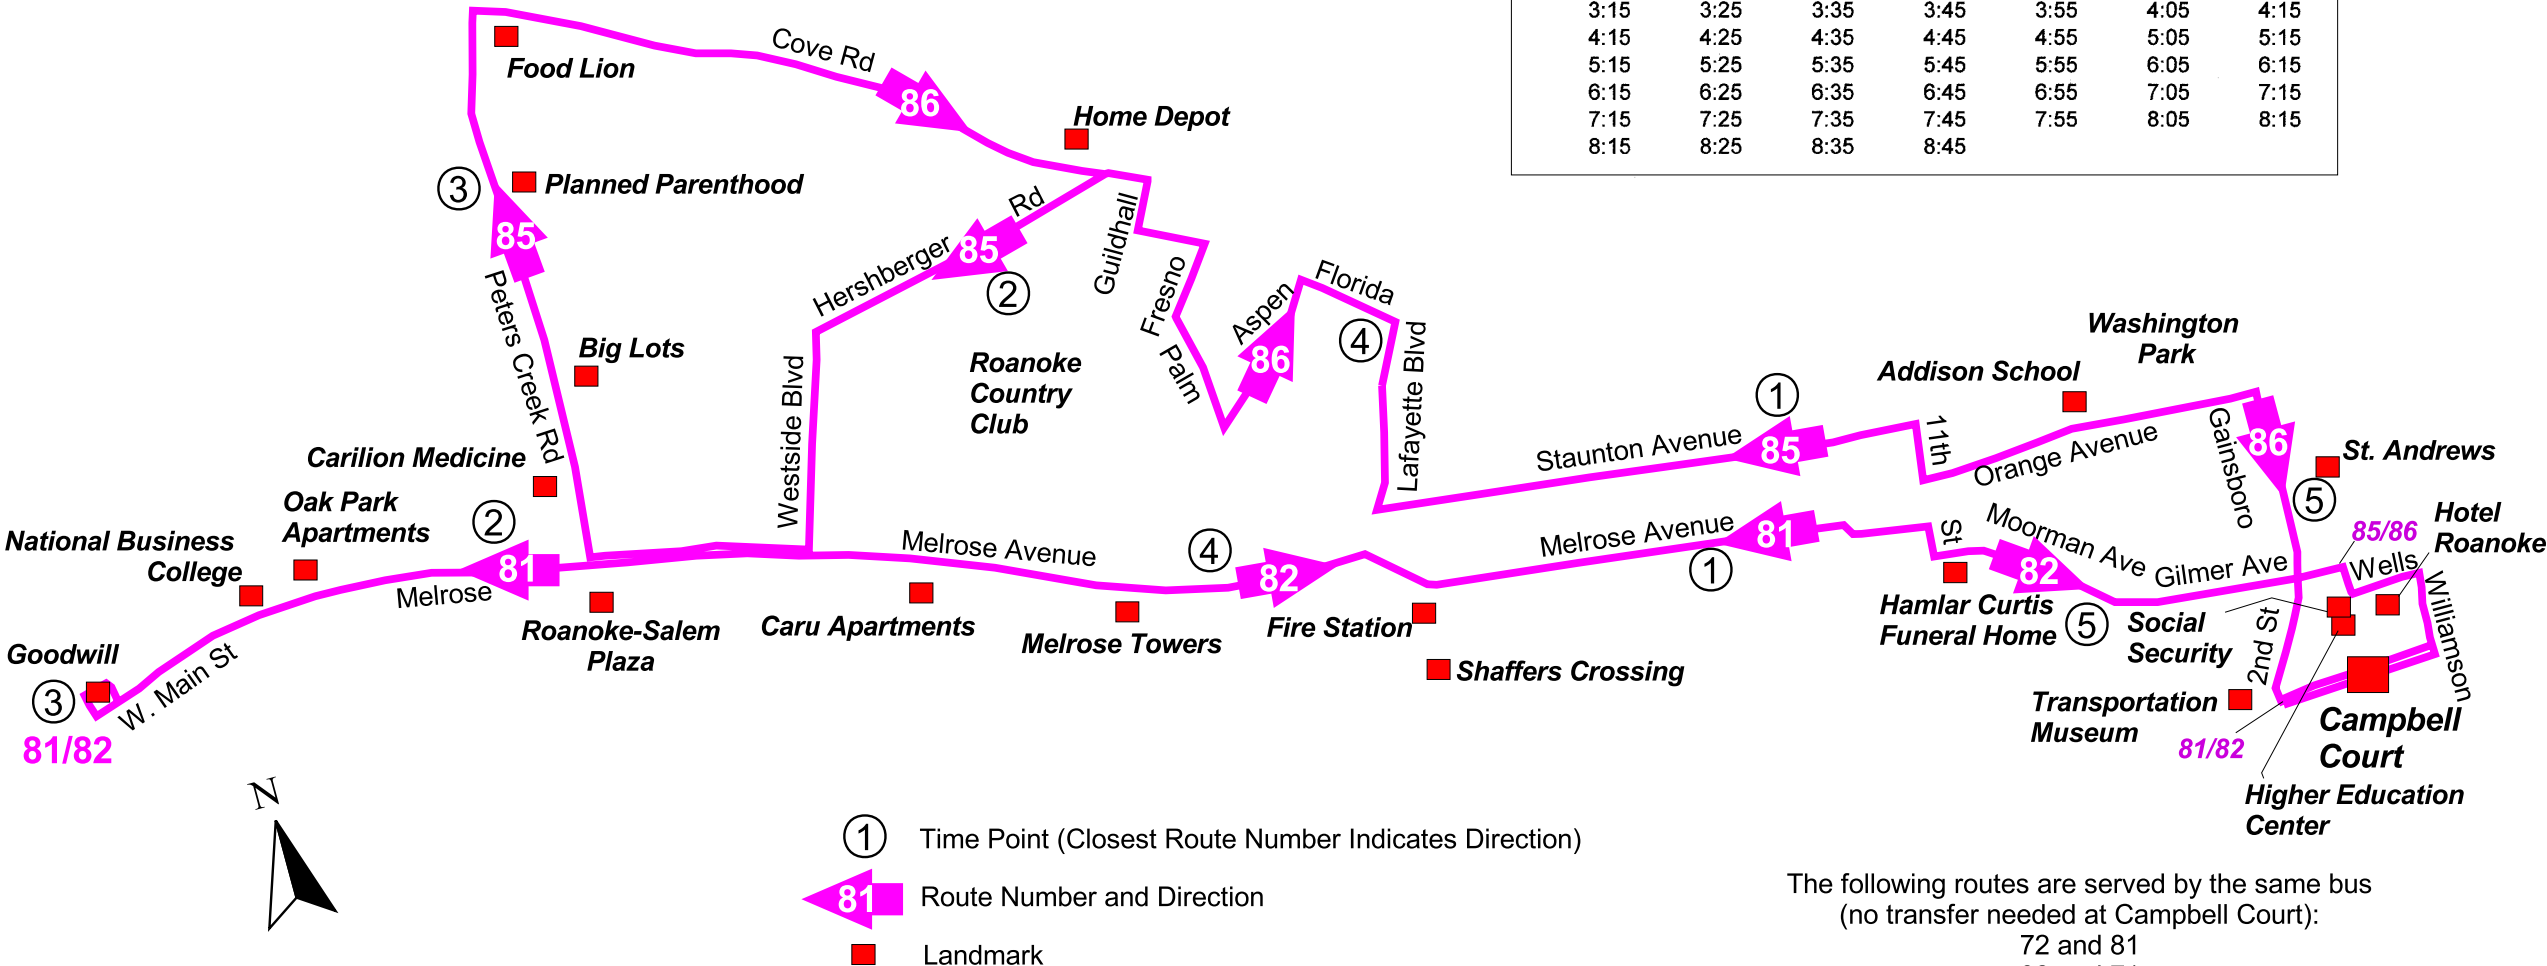

Peak Service (Monday-Friday)

Campbell Court	Time Points (Closest Route Number Indicates Direction)					Campbell Court
	①	②	③	④	⑤	
			6:15	6:25	6:35	6:45
6:45	6:55	7:05	7:15	7:25	7:35	7:45
7:15	7:55	8:05	8:15	8:25	8:35	8:45
8:45	8:55	9:05	9:15			
3:45	3:55	4:05	4:15	4:25	4:35	4:45
4:45	4:55	5:05	5:15	5:25	5:35	5:45
5:45	5:55	6:05	6:15	6:25	6:35	6:45

Route Timetable (Monday-Saturday)

Campbell Court	Time Points (Closest Route Number Indicates Direction)					Campbell Court
	①	②	③	④	⑤	
			5:45	5:55	6:05	6:15
6:15	6:25	6:35	6:45	6:55	7:05	7:15
7:15	7:25	7:35	7:45	7:55	8:05	8:15
8:15	8:25	8:35	8:45	8:55	9:05	9:15
9:15	9:25	9:35	9:45	9:55	10:05	10:15
10:15	10:25	10:35	10:45	10:55	11:05	11:15
11:15	11:25	11:35	11:45	11:55	12:05	12:15
12:15	12:25	12:35	12:45	12:55	1:05	1:15
1:15	1:25	1:35	1:45	1:55	2:05	2:15
2:15	2:25	2:35	2:45	2:55	3:05	3:15
3:15	3:25	3:35	3:45	3:55	4:05	4:15
4:15	4:25	4:35	4:45	4:55	5:05	5:15
5:15	5:25	5:35	5:45	5:55	6:05	6:15
6:15	6:25	6:35	6:45	6:55	7:05	7:15
7:15	7:25	7:35	7:45	7:55	8:05	8:15
8:15	8:25	8:35	8:45			

The following routes are served by the same bus (no transfer needed at Campbell Court):
 72 and 81
 82 and 71