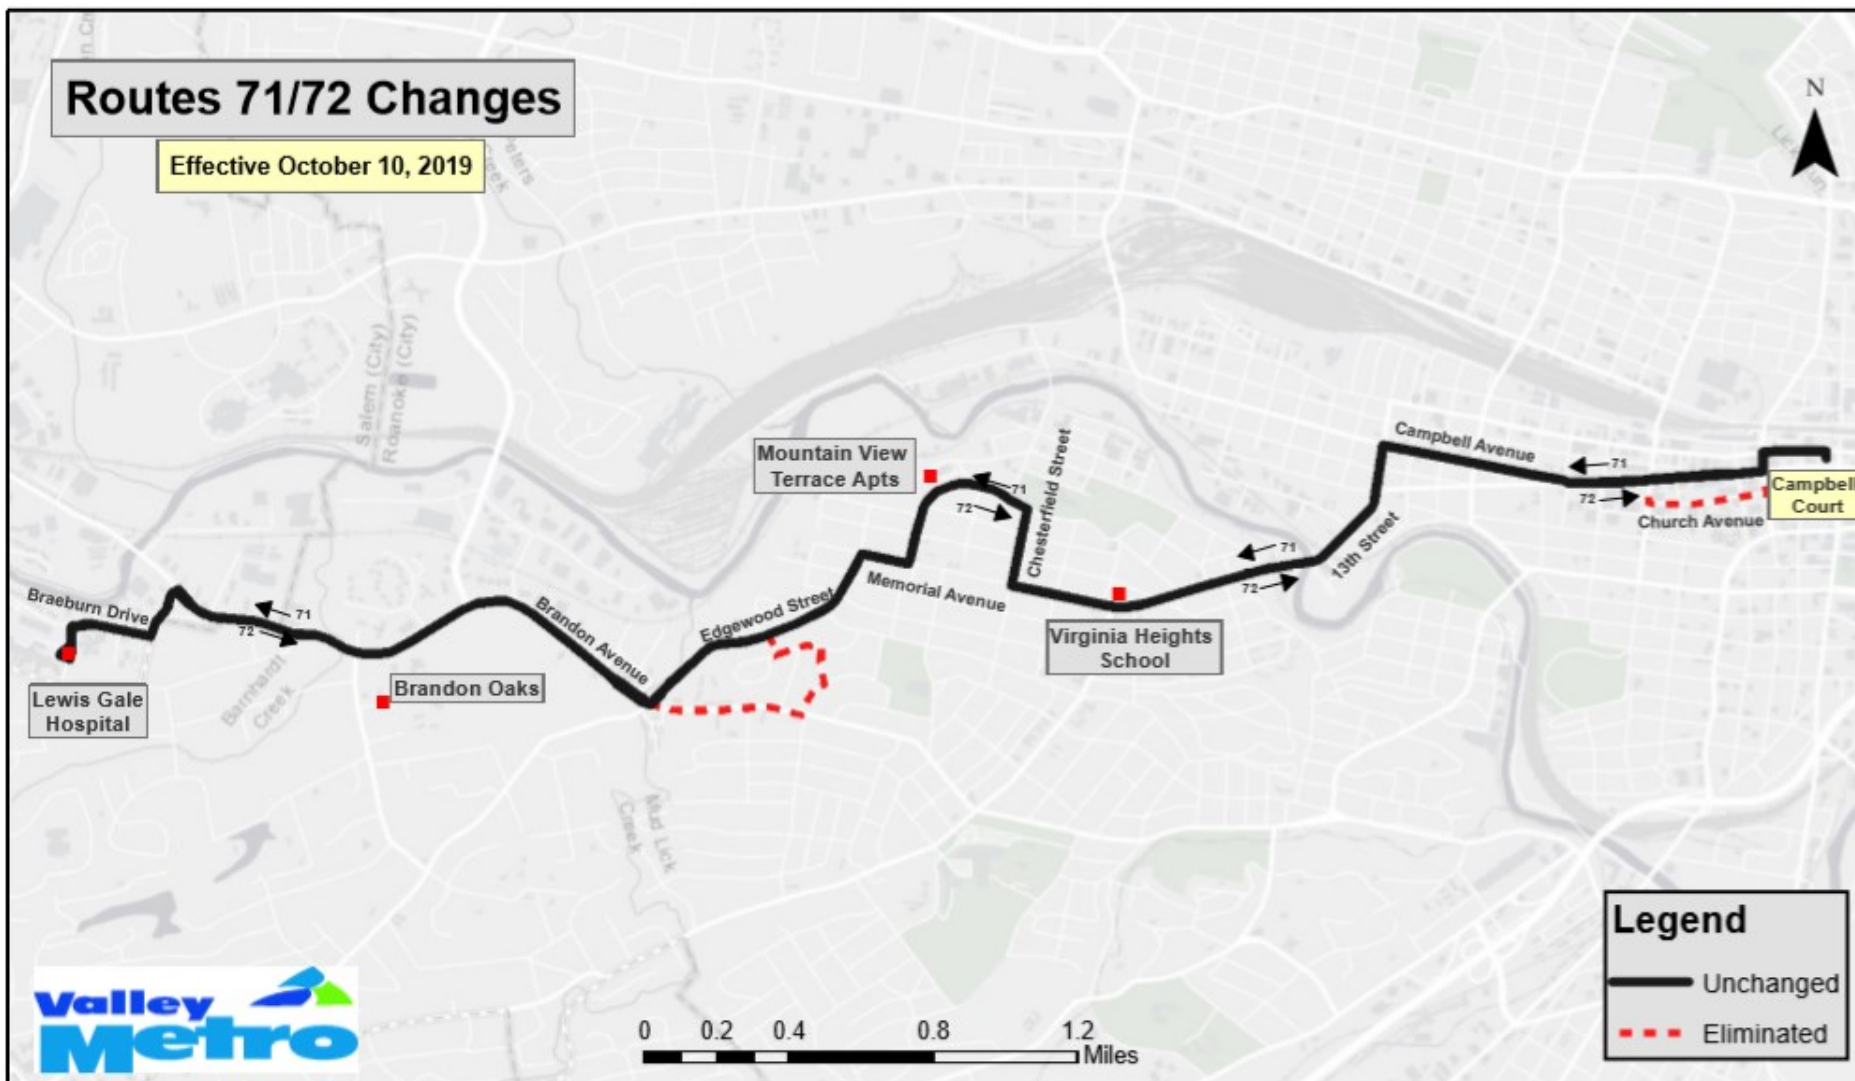

# Routes 71/72 Changes

Effective October 10, 2019

## 71/72 Minor Changes

- Route 71 will remain on Campbell Ave. instead of traveling to Church Ave.
- Eliminate service on Malvern/Derwent/Fareham/Carlton/Brandon Ave.

## Key Destinations:

- Virginia Heights School
- Mountain View Terrace Apartments
- Brandon Oaks Retirement Community
- Lewis Gale Hospital

## 71/72 - PEAK SERVICE

Campbell Court	Memorial Cambridge	Brandon @ Shell Station	Lewis Gale Hospital	Fauquier Dennison	7th & Patterson
			6:15 AM	6:25 AM	6:35 AM
6:45 AM	6:55 AM	7:05 AM	7:15 AM	7:25 AM	7:35 AM
7:45 AM	7:55 AM	8:05 AM	8:15 AM	8:25 AM	8:35 AM
8:45 AM	8:55 AM	9:05 AM	9:15 AM		
3:45 PM	3:55 PM	4:05 PM	4:15 PM	4:25 PM	4:35 PM
4:45 PM	4:55 PM	5:05 PM	5:15 PM	5:25 PM	5:35 PM
5:45 PM	5:55 PM	6:05 PM	6:15 PM	6:25 PM	6:35 PM