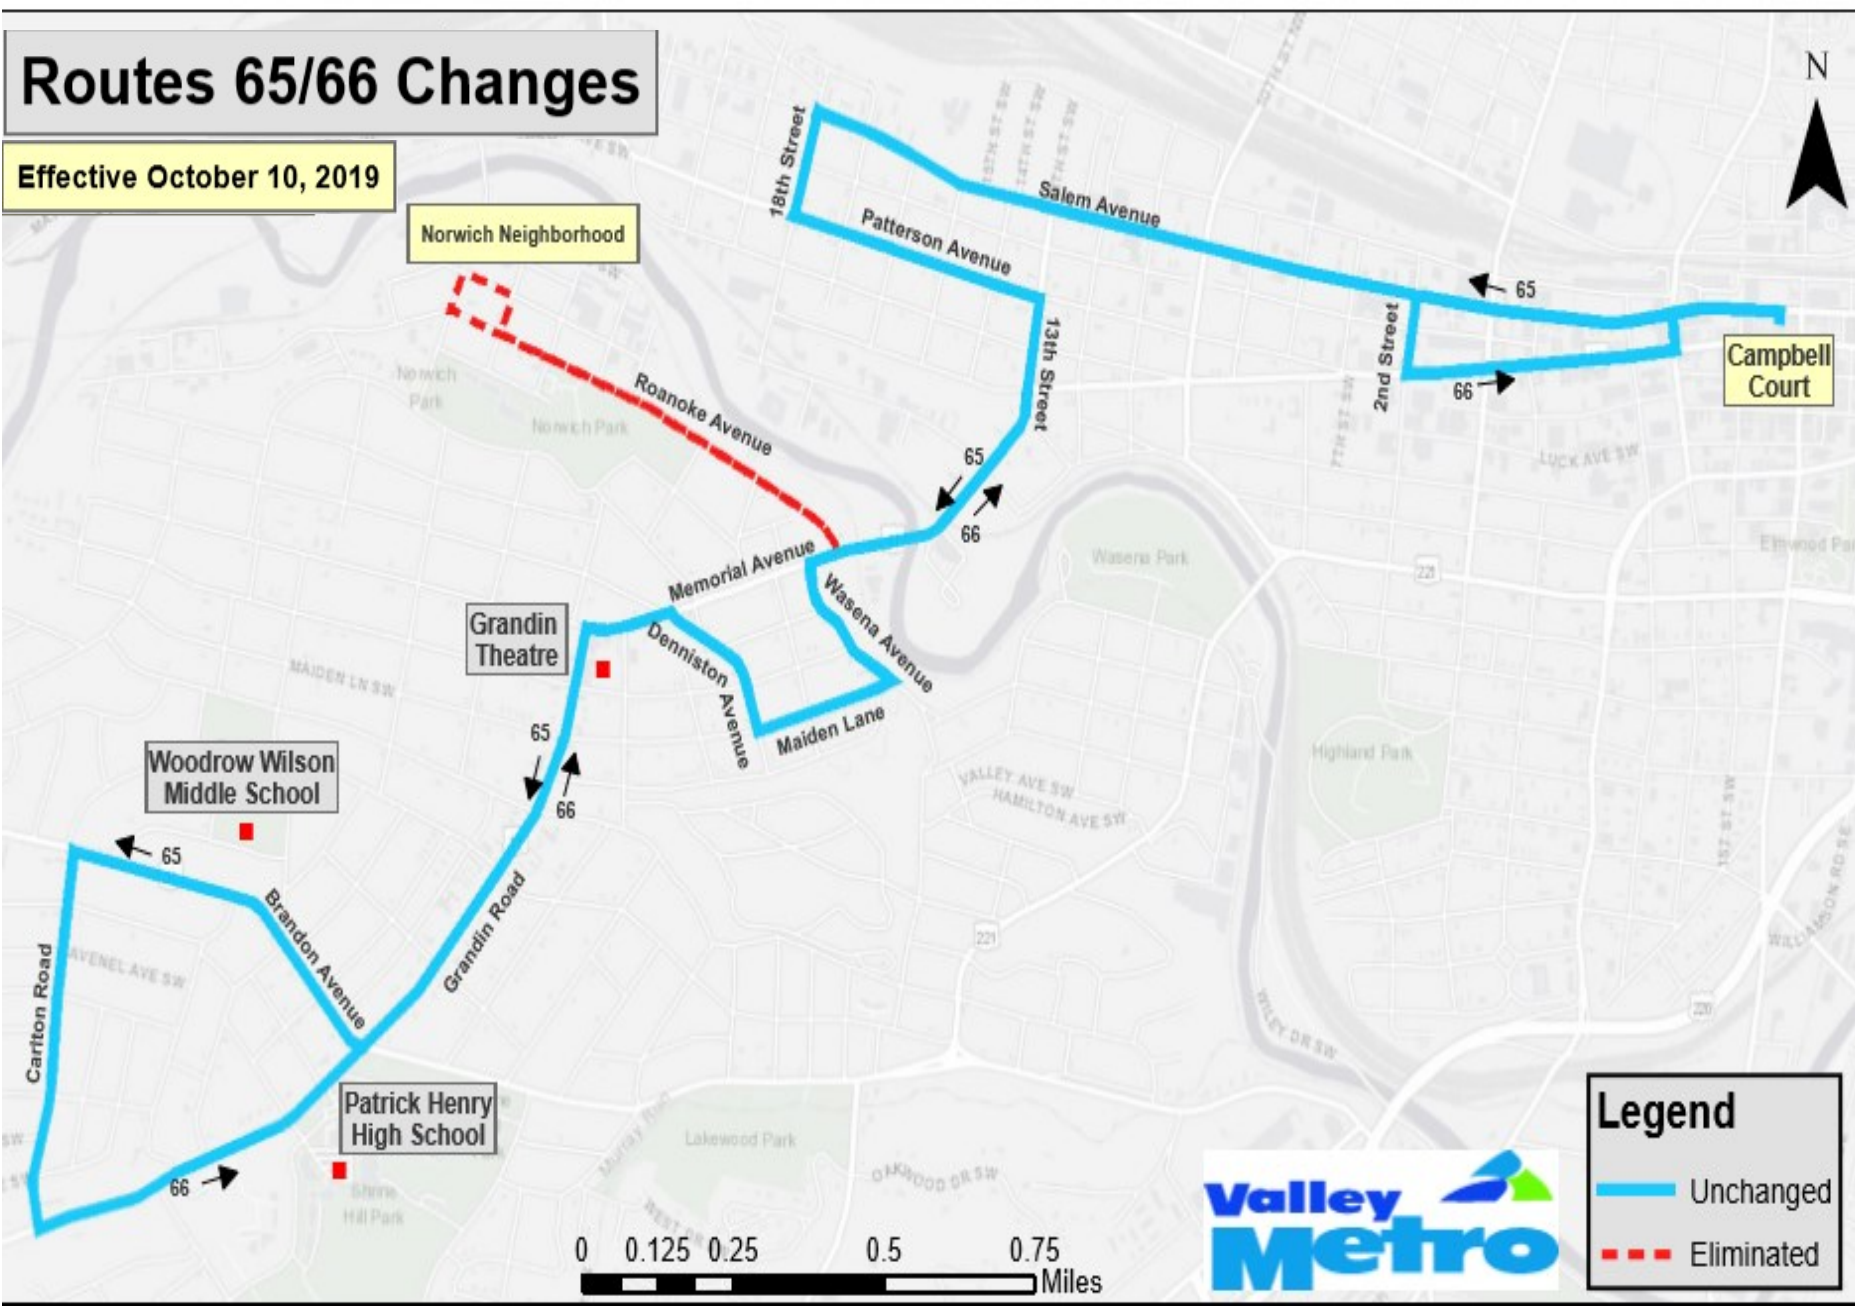

# Routes 65/66 Changes

Effective October 10, 2019

Norwich Neighborhood

**Legend**

- Unchanged
- - - Eliminated

## 65/66 - HOURLY SERVICE

Campbell Court	14th & Patterson	Denniston Hampton	Grandin PH High	14th & Patterson	6th & Rorer
6:15 AM	6:25 AM	6:35 AM	6:45 AM	6:55 AM	7:05 AM
7:15 AM	7:25 AM	7:35 AM	7:45 AM	7:55 AM	8:05 AM
8:15 AM	8:25 AM	8:35 AM	8:45 AM	8:55 AM	9:05 AM
9:15 AM	9:25 AM	9:35 AM	9:45 AM	9:55 AM	10:05 AM
10:15 AM	10:25 AM	10:35 AM	10:45 AM	10:55 AM	11:05 AM
11:15 AM	11:25 AM	11:35 AM	11:45 AM	11:55 AM	12:05 PM
12:15 PM	12:25 PM	12:35 PM	12:45 PM	12:55 PM	1:05 PM
1:15 PM	1:25 PM	1:35 PM	1:45 PM	1:55 PM	2:05 PM
2:15 PM	2:25 PM	2:35 PM	2:45 PM	2:55 PM	3:05 PM
3:15 PM	3:25 PM	3:35 PM	3:45 PM	3:55 PM	4:05 PM
4:15 PM	4:25 PM	4:35 PM	4:45 PM	4:55 PM	5:05 PM
5:15 PM	5:25 PM	5:35 PM	5:45 PM	5:55 PM	6:05 PM
6:15 PM	6:25 PM	6:35 PM	6:45 PM	6:55 PM	7:05 PM
7:15 PM	7:25 PM	7:35 PM	7:45 PM	7:55 PM	8:05 PM
8:15 PM	8:25 PM	8:35 PM	8:45 PM		

## 65/66 PEAK SERVICE

Campbell Court	14th & Patterson	Denniston Hampton	Grandin PH High	14th & Patterson	6th & Rorer
6:45 AM	6:55 AM	7:05 AM	7:15 AM	7:25 AM	7:35 AM
7:45 AM	7:55 AM	8:05 AM	8:15 AM	8:25 AM	8:35 AM
8:45 AM	8:55 AM	9:05 AM	9:15 AM		
3:45 PM	3:55 PM	4:05 PM	4:15 PM	4:25 PM	4:35 PM
4:45 PM	4:55 PM	5:05 PM	5:15 PM	5:25 PM	5:35 PM
5:45 PM	5:55 PM	6:05 PM	6:15 PM	6:25 PM	6:35 PM