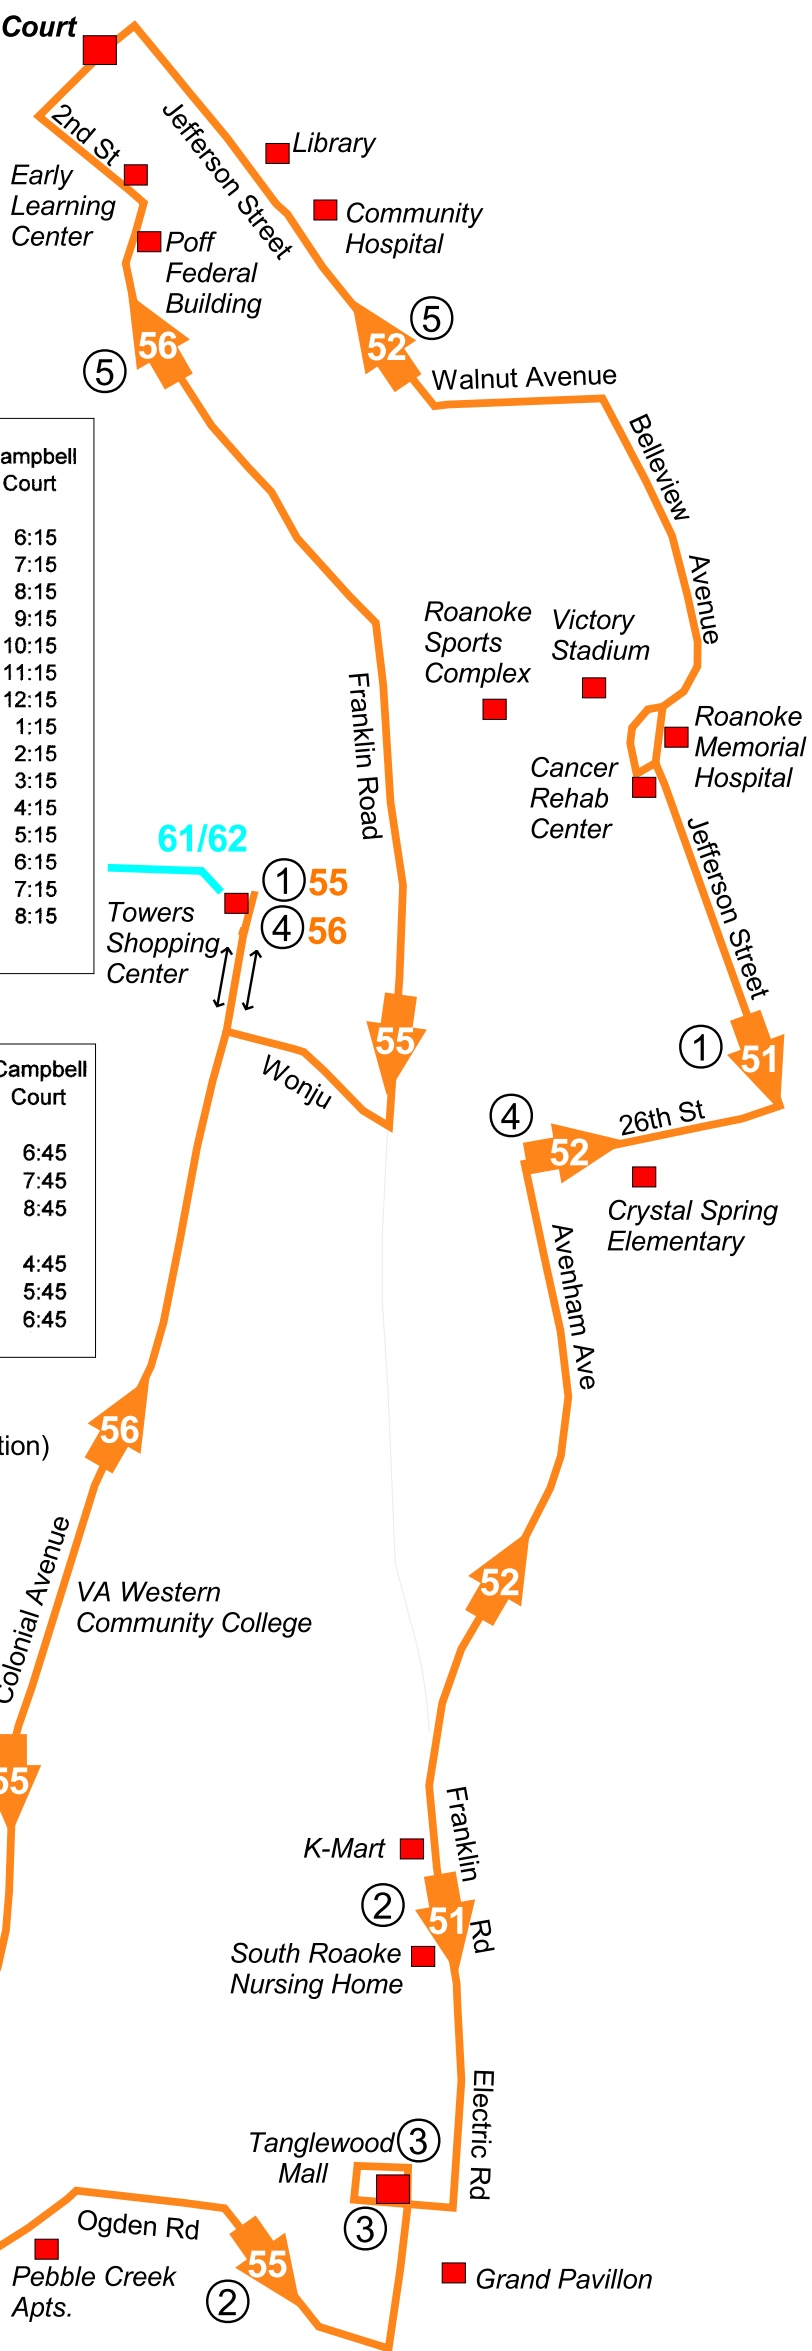

# Campbell Court

## Route Timetable (Monday-Saturday)

Campbell Court	Time Points (Closest Route Number Indicates Direction)					Campbell Court
	①	②	③	④	⑤	
			5:45	5:55	6:05	6:15
6:15	6:25	6:35	6:45	6:55	7:05	7:15
7:15	7:25	7:35	7:45	7:55	8:05	8:15
8:15	8:25	8:35	8:45	8:55	9:05	9:15
9:15	9:25	9:35	9:45	9:55	10:05	10:15
10:15	10:25	10:35	10:45	10:55	11:05	11:15
11:15	11:25	11:35	11:45	11:55	12:05	12:15
12:15	12:25	12:35	12:45	12:55	1:05	1:15
1:15	1:25	1:35	1:45	1:55	2:05	2:15
2:15	2:25	2:35	2:45	2:55	3:05	3:15
3:15	3:25	3:35	3:45	3:55	4:05	4:15
4:15	4:25	4:35	4:45	4:55	5:05	5:15
5:15	5:25	5:35	5:45	5:55	6:05	6:15
6:15	6:25	6:35	6:45	6:55	7:05	7:15
7:15	7:25	7:35	7:45	7:55	8:05	8:15
8:15	8:25	8:35	8:45			

## Peak Service (Monday-Friday)

Campbell Court	Time Points (Closest Route Number Indicates Direction)					Campbell Court
	①	②	③	④	⑤	
			6:15	6:25	6:35	6:45
6:45	6:55	7:05	7:15	7:25	7:35	7:45
7:15	7:55	8:05	8:15	8:25	8:35	8:45
8:45	8:55	9:05	9:15			
	3:45	3:55	4:05	4:15	4:25	4:35
4:45	4:55	5:05	5:15	5:25	5:35	5:45
5:45	5:55	6:05	6:15	6:25	6:35	6:45

- ① Time Point (Closest Route Number Indicates Direction)
- 51 Route Number and Direction
- Landmark

The following routes are served by the same bus (no transfer needed at Campbell Court):

- 12 and 51
- 52 and 11
- 16 and 55
- 56 and 15