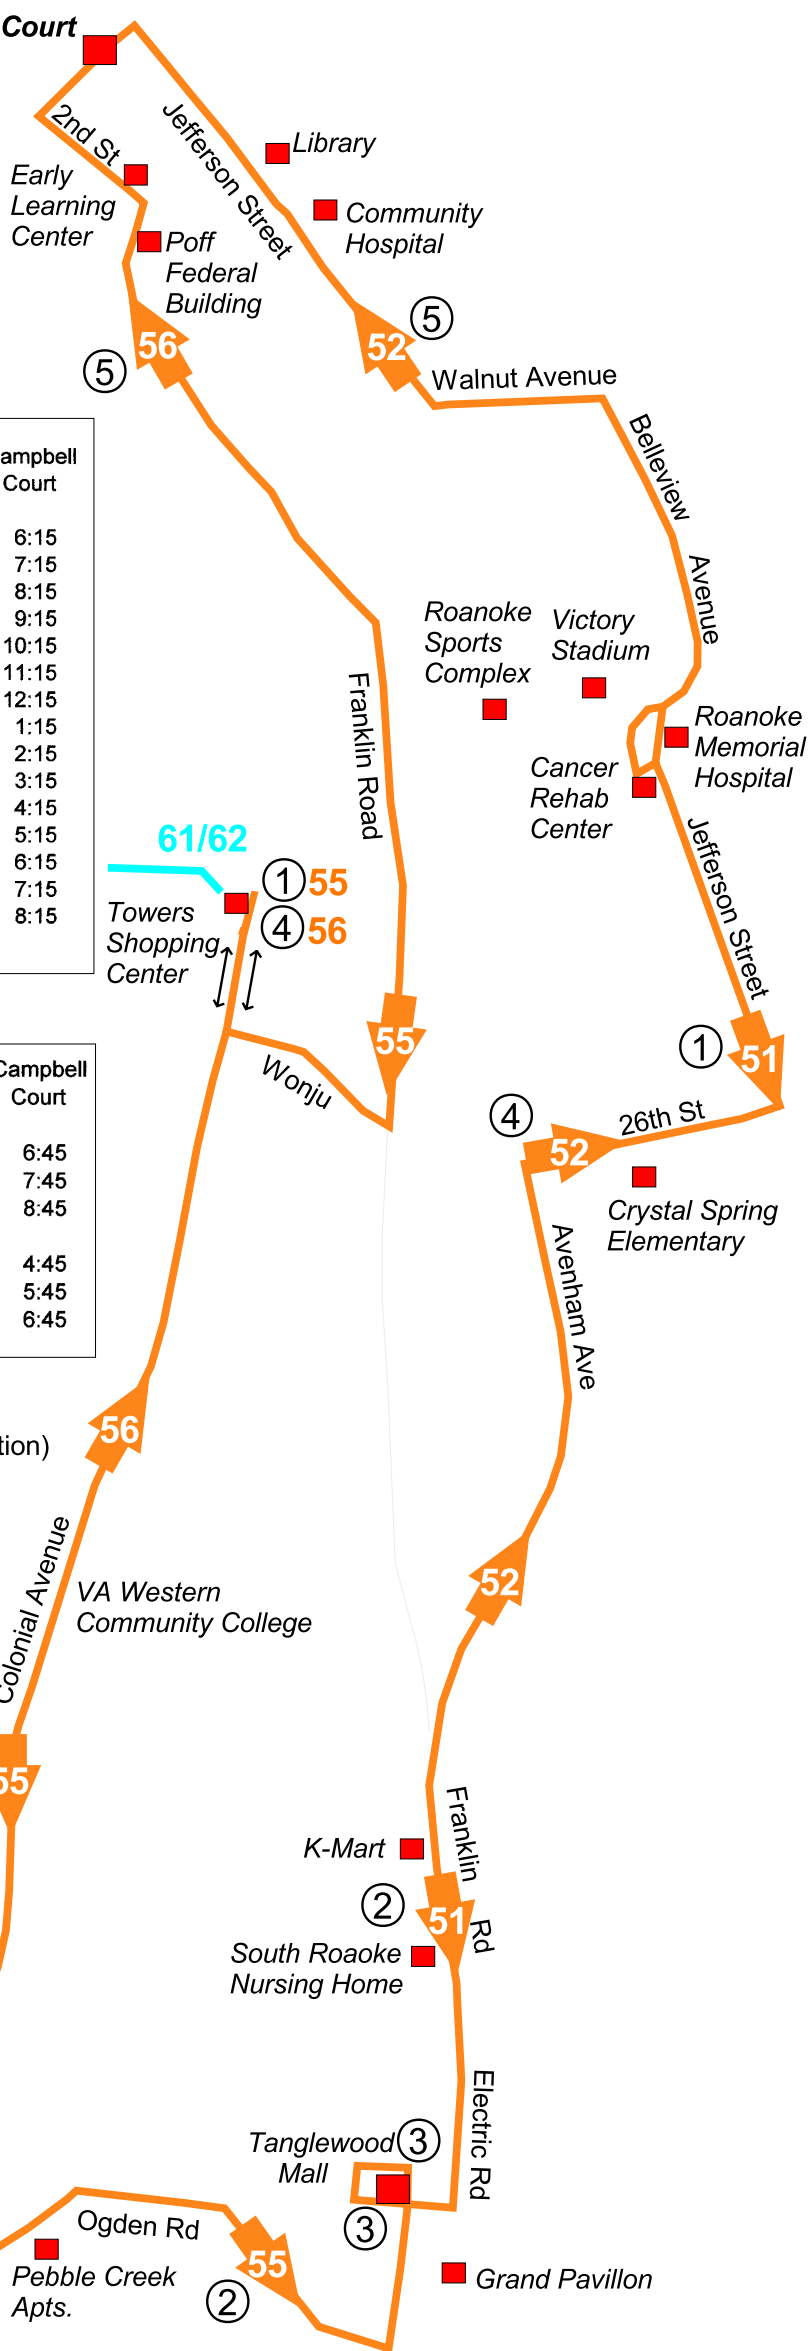

Campbell Court

Route Timetable (Monday-Saturday)

Campbell Court	Time Points (Closest Route Number Indicates Direction)					Campbell Court
	①	②	③	④	⑤	
			5:45	5:55	6:05	6:15
6:15	6:25	6:35	6:45	6:55	7:05	7:15
7:15	7:25	7:35	7:45	7:55	8:05	8:15
8:15	8:25	8:35	8:45	8:55	9:05	9:15
9:15	9:25	9:35	9:45	9:55	10:05	10:15
10:15	10:25	10:35	10:45	10:55	11:05	11:15
11:15	11:25	11:35	11:45	11:55	12:05	12:15
12:15	12:25	12:35	12:45	12:55	1:05	1:15
1:15	1:25	1:35	1:45	1:55	2:05	2:15
2:15	2:25	2:35	2:45	2:55	3:05	3:15
3:15	3:25	3:35	3:45	3:55	4:05	4:15
4:15	4:25	4:35	4:45	4:55	5:05	5:15
5:15	5:25	5:35	5:45	5:55	6:05	6:15
6:15	6:25	6:35	6:45	6:55	7:05	7:15
7:15	7:25	7:35	7:45	7:55	8:05	8:15
8:15	8:25	8:35	8:45			

Peak Service (Monday-Friday)

Campbell Court	Time Points (Closest Route Number Indicates Direction)					Campbell Court
	①	②	③	④	⑤	
			6:15	6:25	6:35	6:45
6:45	6:55	7:05	7:15	7:25	7:35	7:45
7:15	7:55	8:05	8:15	8:25	8:35	8:45
8:45	8:55	9:05	9:15			
3:45	3:55	4:05	4:15	4:25	4:35	4:45
4:45	4:55	5:05	5:15	5:25	5:35	5:45
5:45	5:55	6:05	6:15	6:25	6:35	6:45

- ① Time Point (Closest Route Number Indicates Direction)
- 51 Route Number and Direction
- Landmark

The following routes are served by the same bus (no transfer needed at Campbell Court):

- 12 and 51
- 52 and 11
- 16 and 55
- 56 and 15