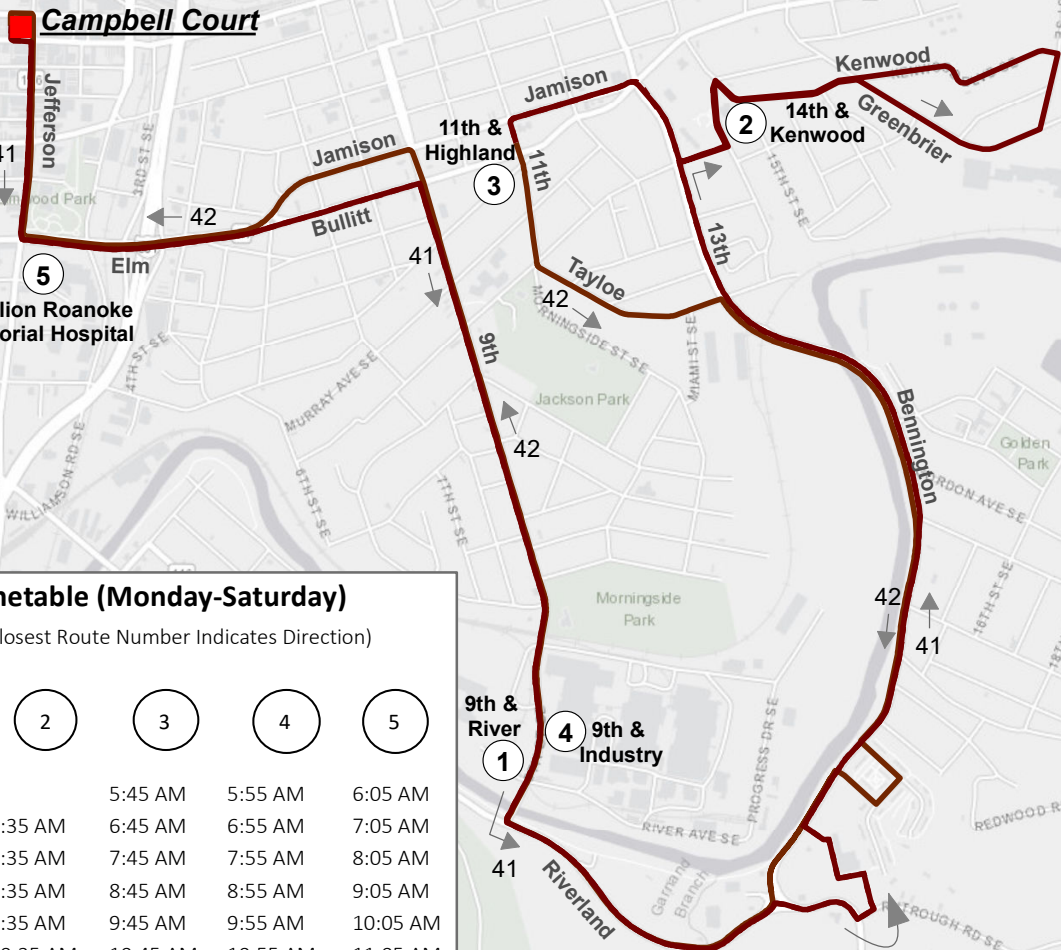

Route 41/42

① Time Point (Closest Route Number indicates Direction)

Route Variation

Route Timetable (Monday-Saturday)

Time Points (Closest Route Number Indicates Direction)

Campbell Court	①	②	③	④	⑤
6:15 AM	6:25 AM	6:35 AM	5:45 AM	5:55 AM	6:05 AM
7:15 AM	7:25 AM	7:35 AM	6:45 AM	6:55 AM	7:05 AM
8:15 AM	8:25 AM	8:35 AM	7:45 AM	7:55 AM	8:05 AM
9:15 AM	9:25 AM	9:35 AM	8:45 AM	8:55 AM	9:05 AM
10:15 AM	10:25 AM	10:35 AM	9:45 AM	9:55 AM	10:05 AM
11:15 AM	11:25 AM	11:35 AM	10:45 AM	10:55 AM	11:05 AM
12:15 PM	12:25 PM	12:35 PM	11:45 AM	11:55 AM	12:05 PM
1:15 PM	1:25 PM	1:35 PM	12:45 PM	12:55 PM	1:05 PM
2:15 PM	2:25 PM	2:35 PM	1:45 PM	1:55 PM	2:05 PM
3:15 PM	3:25 PM	3:35 PM	2:45 PM	2:55 PM	3:05 PM
4:15 PM	4:25 PM	4:35 PM	3:45 PM	3:55 PM	4:05 PM
5:15 PM	5:25 PM	5:35 PM	4:45 PM	4:55 PM	5:05 PM
6:15 PM	6:25 PM	6:35 PM	5:45 PM	5:55 PM	6:05 PM
7:15 PM	7:25 PM	7:35 PM	6:45 PM	6:55 PM	7:05 PM
8:15 PM	8:25 PM	8:35 PM	7:45 PM	7:55 PM	8:05 PM
8:15 PM	8:25 PM	8:35 PM	8:45 PM		

Route Deviation Schedule

5:45 am; 9:15 am, 12:15 pm, 2:15 pm, 4:15 pm;

6:15 pm; 8:15 pm

To Garden City Boulevard

6:15 am; 7:15 am; 8:15 am; 10:15 am; 11:15 am;

1:15 pm; 3:15 pm; 5:15 pm; 7:15 pm

Kenwood Loop to Southeast Roanoke

Garden City Elementary