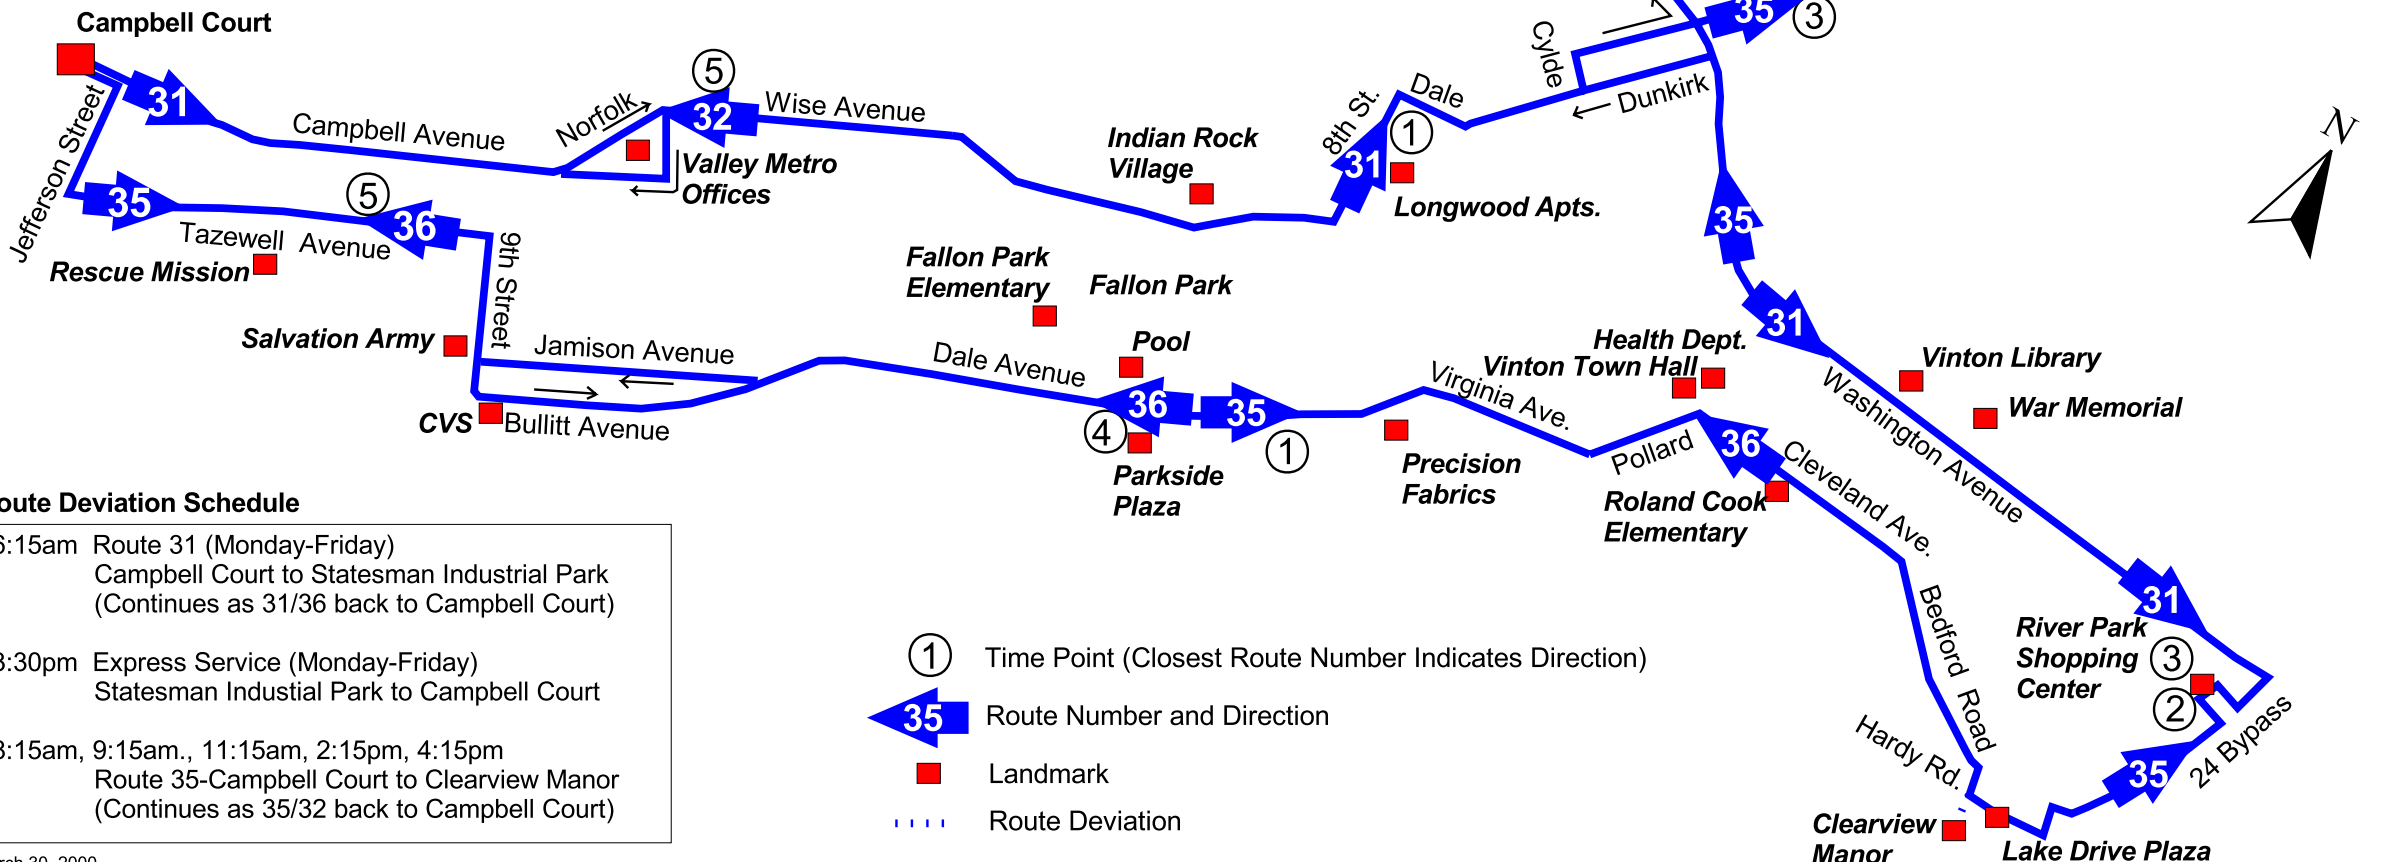

Route Timetable (Monday-Saturday)

Campbell Court	Time Points (Closest Route Number Indicates Direction)					Campbell Court
	①	②	③	④	⑤	
			5:45	5:55	6:05	6:15
6:15	6:25	6:35	6:45	6:55	7:05	7:15
7:15	7:25	7:35	7:45	7:55	8:05	8:15
8:15	8:25	8:35	8:45	8:55	9:05	9:15
9:15	9:25	9:35	9:45	9:55	10:05	10:15
10:15	10:25	10:35	10:45	10:55	11:05	11:15
11:15	11:25	11:35	11:45	11:55	12:05	12:15
12:15	12:25	12:35	12:45	12:55	1:05	1:15
1:15	1:25	1:35	1:45	1:55	2:05	2:15
2:15	2:25	2:35	2:45	2:55	3:05	3:15
3:15	3:25	3:35	3:45	3:55	4:05	4:15
4:15	4:25	4:35	4:45	4:55	5:05	5:15
5:15	5:25	5:35	5:45	5:55	6:05	6:15
6:15	6:25	6:35	6:45	6:55	7:05	7:15
7:15	7:25	7:35	7:45	7:55	8:05	8:15
8:15	8:25	8:35	8:45			

Route Deviation Schedule

6:15am	Route 31 (Monday-Friday) Campbell Court to Statesman Industrial Park (Continues as 31/36 back to Campbell Court)
3:30pm	Express Service (Monday-Friday) Statesman Industrial Park to Campbell Court
8:15am, 9:15am., 11:15am, 2:15pm, 4:15pm	Route 35-Campbell Court to Clearview Manor (Continues as 35/32 back to Campbell Court)

- ① Time Point (Closest Route Number Indicates Direction)
- ←35 Route Number and Direction
- Landmark
- ⋯ Route Deviation