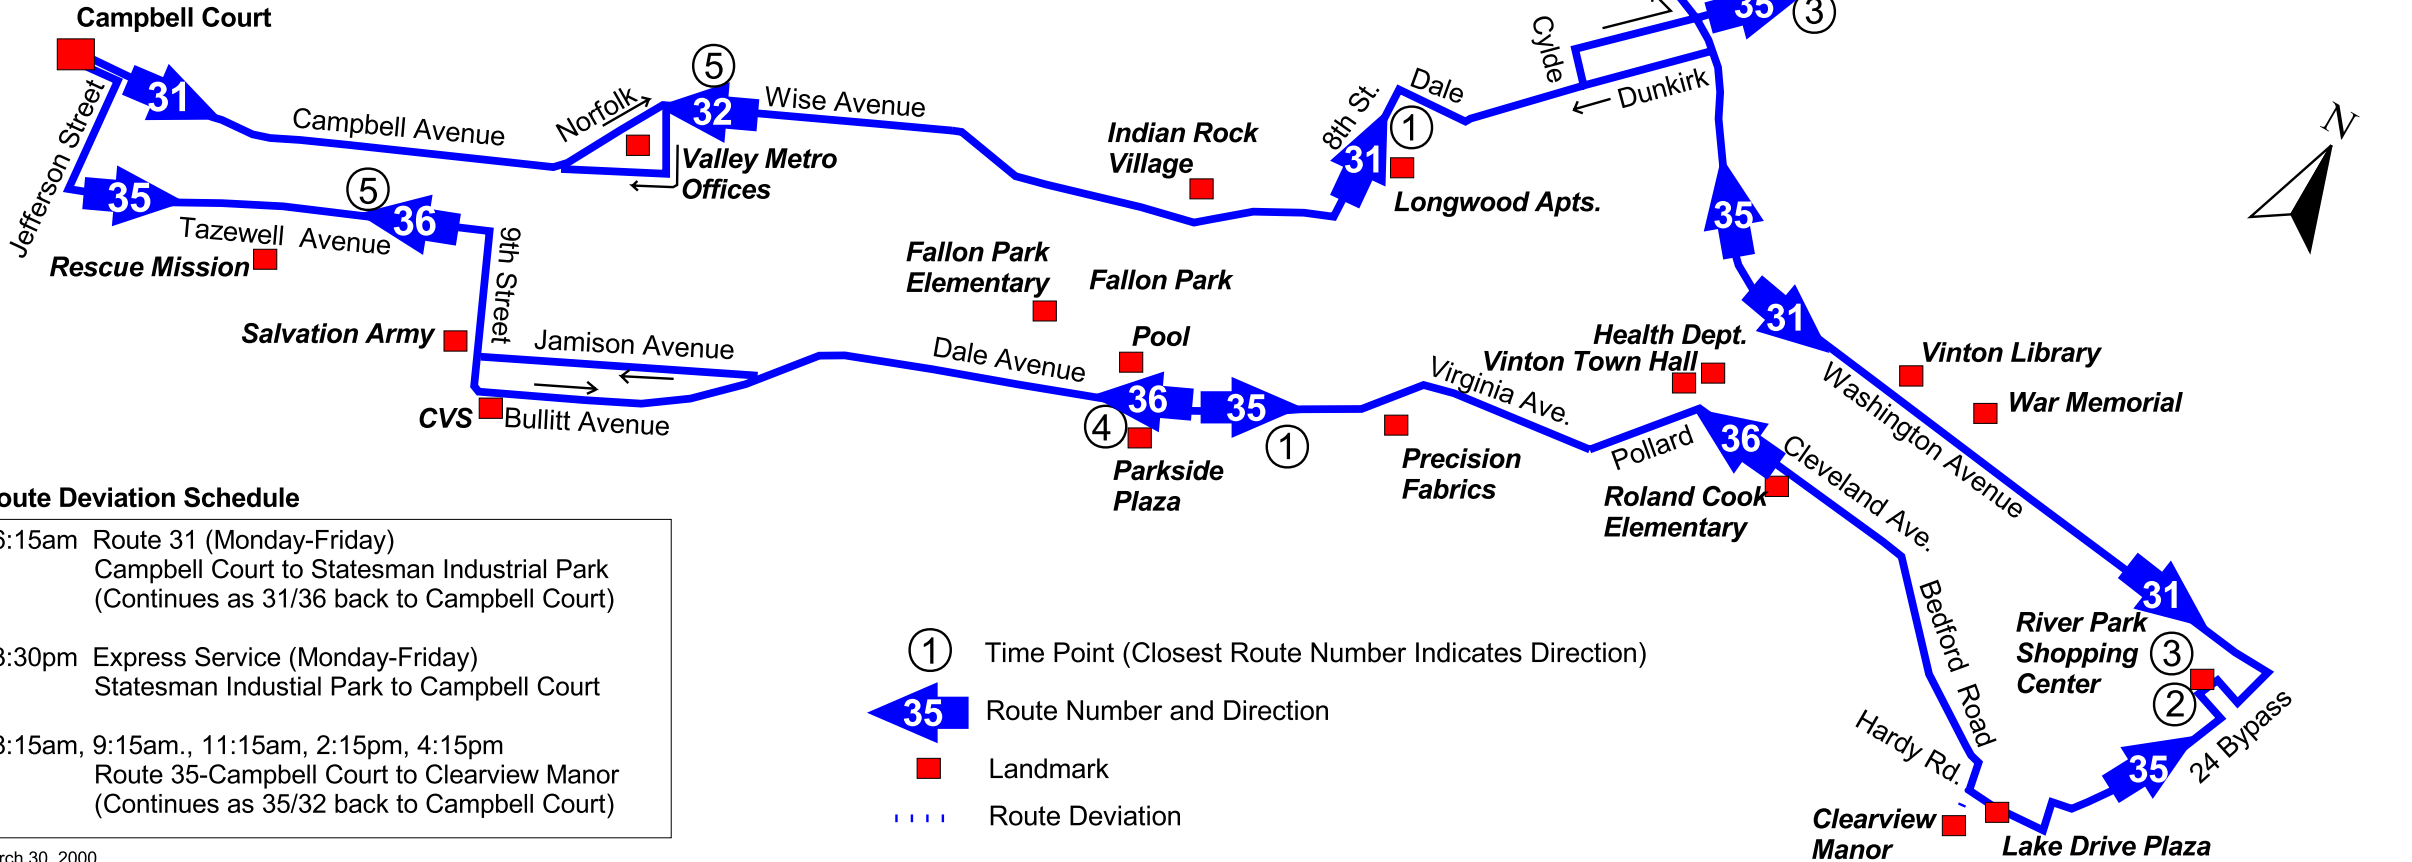

Route Timetable (Monday-Saturday)

Campbell Court	Time Points (Closest Route Number Indicates Direction)					Campbell Court
	①	②	③	④	⑤	
			5:45	5:55	6:05	6:15
6:15	6:25	6:35	6:45	6:55	7:05	7:15
7:15	7:25	7:35	7:45	7:55	8:05	8:15
8:15	8:25	8:35	8:45	8:55	9:05	9:15
9:15	9:25	9:35	9:45	9:55	10:05	10:15
10:15	10:25	10:35	10:45	10:55	11:05	11:15
11:15	11:25	11:35	11:45	11:55	12:05	12:15
12:15	12:25	12:35	12:45	12:55	1:05	1:15
1:15	1:25	1:35	1:45	1:55	2:05	2:15
2:15	2:25	2:35	2:45	2:55	3:05	3:15
3:15	3:25	3:35	3:45	3:55	4:05	4:15
4:15	4:25	4:35	4:45	4:55	5:05	5:15
5:15	5:25	5:35	5:45	5:55	6:05	6:15
6:15	6:25	6:35	6:45	6:55	7:05	7:15
7:15	7:25	7:35	7:45	7:55	8:05	8:15
8:15	8:25	8:35	8:45			

Route Deviation Schedule

6:15am	Route 31 (Monday-Friday) Campbell Court to Statesman Industrial Park (Continues as 31/36 back to Campbell Court)
3:30pm	Express Service (Monday-Friday) Statesman Industrial Park to Campbell Court
8:15am, 9:15am., 11:15am, 2:15pm, 4:15pm	Route 35-Campbell Court to Clearview Manor (Continues as 35/32 back to Campbell Court)

- ① Time Point (Closest Route Number Indicates Direction)
- ←35 Route Number and Direction
- Landmark
- ⋯ Route Deviation