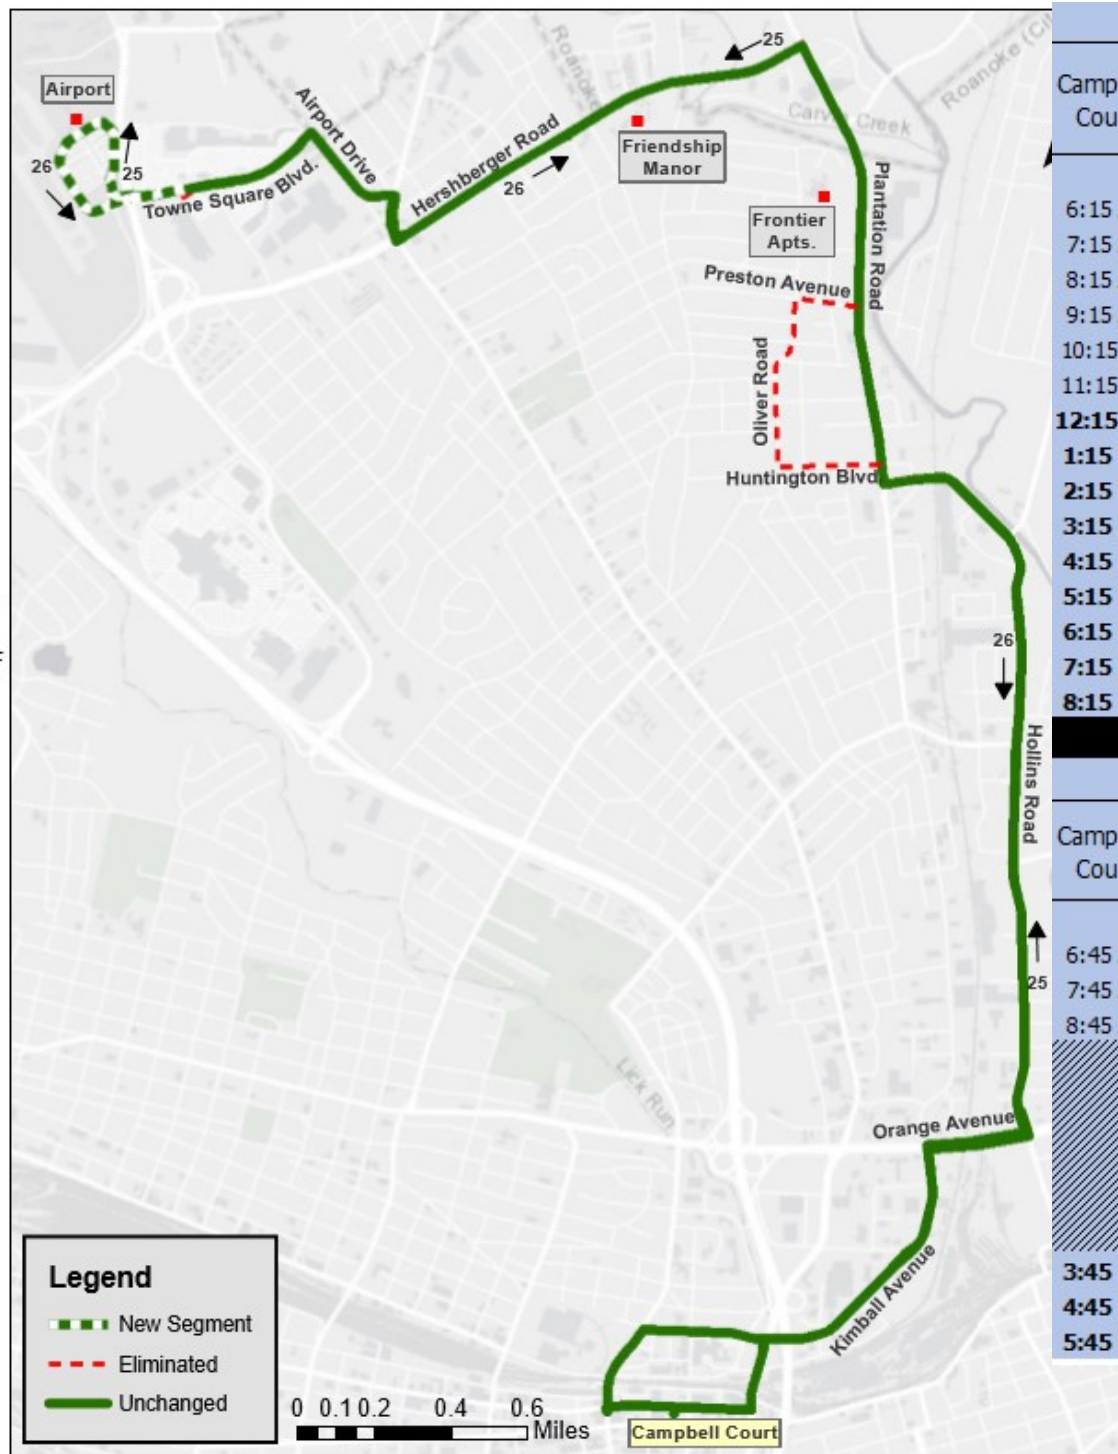

## Routes 25/26 Changes

Effective October 10, 2019

### 25/26 Minor Changes:

- Add airport loop
- End-of-line will change from Kroger to the Airport
- Kroger will now be serviced by bus stops located on Towne Square Blvd. and Rutgers St.
- Eliminate “Oliver Loop” in the neighborhood off of Plantation Road

### Key Destinations:

Frontier Apartments

Friendship Manor

Towne Square Shopping Center

Roanoke-Blacksburg Regional Airport

### 25/26 - HOURLY SERVICE

Campbell Court	Hollins Planation	Airport Road	Roanoke Regional Airport	Preston Plantation	Kimball McDowell
6:15 AM	6:25 AM	6:35 AM	5:45 AM	5:55 AM	6:05 AM
7:15 AM	7:25 AM	7:35 AM	6:45 AM	6:55 AM	7:05 AM
8:15 AM	8:25 AM	8:35 AM	7:45 AM	7:55 AM	8:05 AM
9:15 AM	9:25 AM	9:35 AM	8:45 AM	8:55 AM	9:05 AM
10:15 AM	10:25 AM	10:35 AM	9:45 AM	9:55 AM	10:05 AM
11:15 AM	11:25 AM	11:35 AM	10:45 AM	10:55 AM	11:05 AM
12:15 PM	12:25 PM	12:35 PM	11:45 AM	11:55 AM	12:05 PM
1:15 PM	1:25 PM	1:35 PM	12:45 PM	12:55 PM	1:05 PM
2:15 PM	2:25 PM	2:35 PM	1:45 PM	1:55 PM	2:05 PM
3:15 PM	3:25 PM	3:35 PM	2:45 PM	2:55 PM	3:05 PM
4:15 PM	4:25 PM	4:35 PM	3:45 PM	3:55 PM	4:05 PM
5:15 PM	5:25 PM	5:35 PM	4:45 PM	4:55 PM	5:05 PM
6:15 PM	6:25 PM	6:35 PM	5:45 PM	5:55 PM	6:05 PM
7:15 PM	7:25 PM	7:35 PM	6:45 PM	6:55 PM	7:05 PM
8:15 PM	8:25 PM	8:35 PM	7:45 PM	7:55 PM	8:05 PM
8:15 PM	8:25 PM	8:35 PM	8:45 PM		