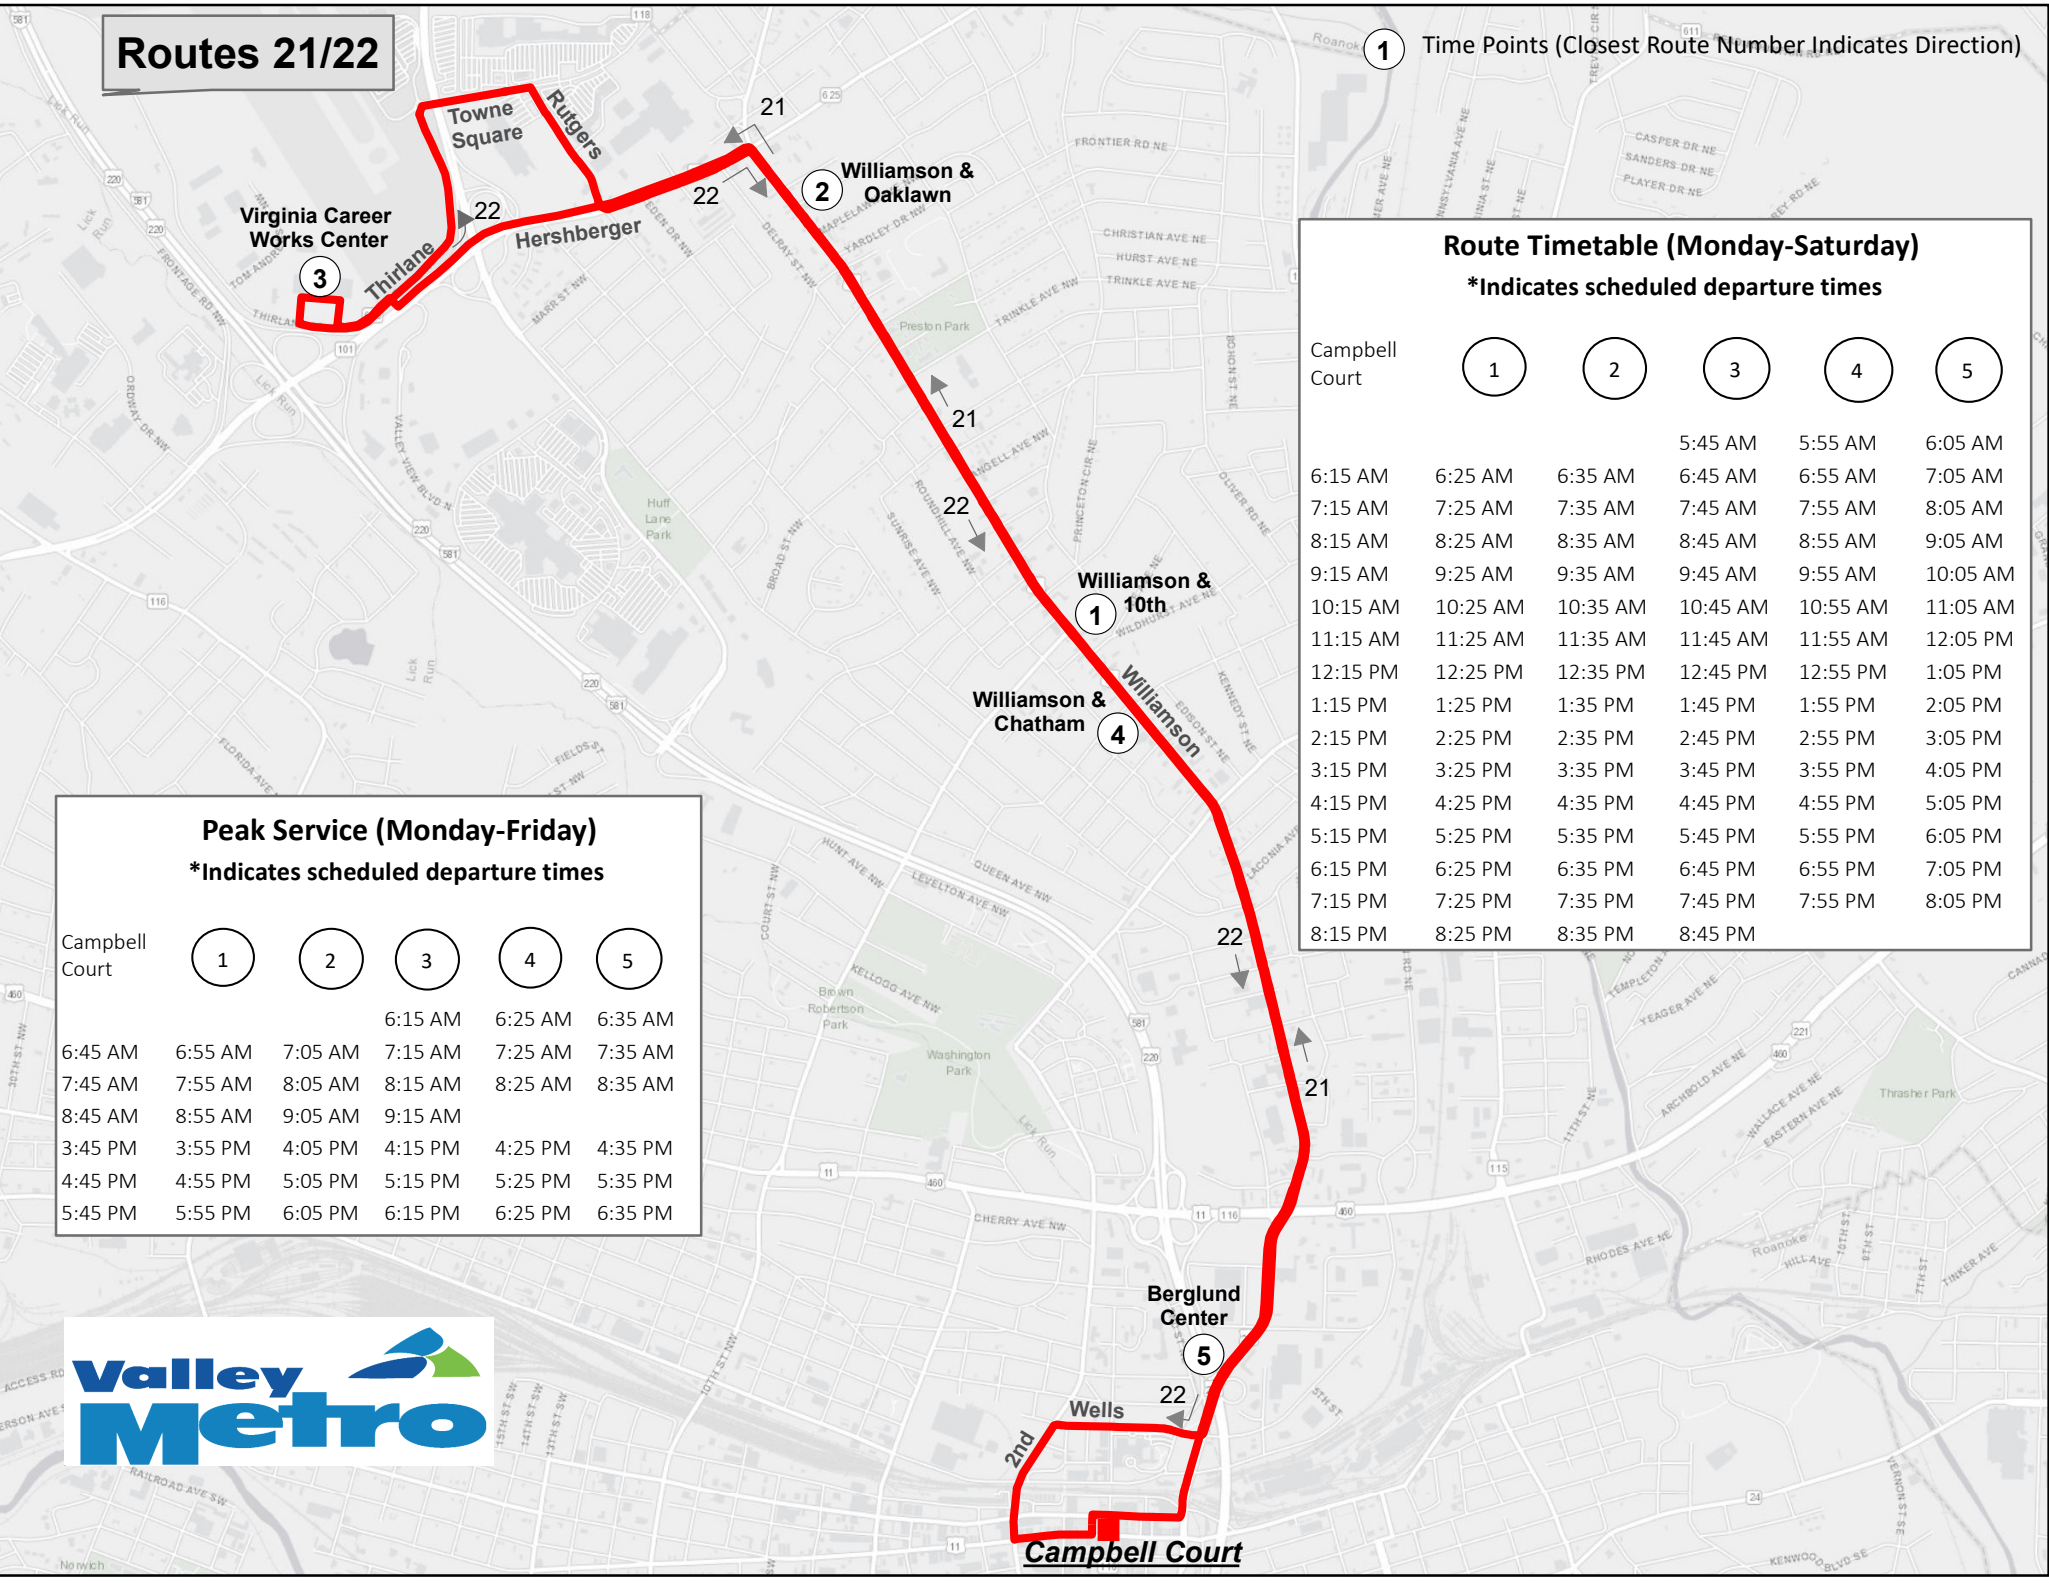

# Routes 21/22

① Time Points (Closest Route Number Indicates Direction)

## Route Timetable (Monday-Saturday)

\*Indicates scheduled departure times

Campbell Court	①	②	③	④	⑤
			5:45 AM	5:55 AM	6:05 AM
6:15 AM	6:25 AM	6:35 AM	6:45 AM	6:55 AM	7:05 AM
7:15 AM	7:25 AM	7:35 AM	7:45 AM	7:55 AM	8:05 AM
8:15 AM	8:25 AM	8:35 AM	8:45 AM	8:55 AM	9:05 AM
9:15 AM	9:25 AM	9:35 AM	9:45 AM	9:55 AM	10:05 AM
10:15 AM	10:25 AM	10:35 AM	10:45 AM	10:55 AM	11:05 AM
11:15 AM	11:25 AM	11:35 AM	11:45 AM	11:55 AM	12:05 PM
12:15 PM	12:25 PM	12:35 PM	12:45 PM	12:55 PM	1:05 PM
1:15 PM	1:25 PM	1:35 PM	1:45 PM	1:55 PM	2:05 PM
2:15 PM	2:25 PM	2:35 PM	2:45 PM	2:55 PM	3:05 PM
3:15 PM	3:25 PM	3:35 PM	3:45 PM	3:55 PM	4:05 PM
4:15 PM	4:25 PM	4:35 PM	4:45 PM	4:55 PM	5:05 PM
5:15 PM	5:25 PM	5:35 PM	5:45 PM	5:55 PM	6:05 PM
6:15 PM	6:25 PM	6:35 PM	6:45 PM	6:55 PM	7:05 PM
7:15 PM	7:25 PM	7:35 PM	7:45 PM	7:55 PM	8:05 PM
8:15 PM	8:25 PM	8:35 PM	8:45 PM		

## Peak Service (Monday-Friday)

\*Indicates scheduled departure times

Campbell Court	①	②	③	④	⑤
			6:15 AM	6:25 AM	6:35 AM
6:45 AM	6:55 AM	7:05 AM	7:15 AM	7:25 AM	7:35 AM
7:45 AM	7:55 AM	8:05 AM	8:15 AM	8:25 AM	8:35 AM
8:45 AM	8:55 AM	9:05 AM	9:15 AM		
3:45 PM	3:55 PM	4:05 PM	4:15 PM	4:25 PM	4:35 PM
4:45 PM	4:55 PM	5:05 PM	5:15 PM	5:25 PM	5:35 PM
5:45 PM	5:55 PM	6:05 PM	6:15 PM	6:25 PM	6:35 PM