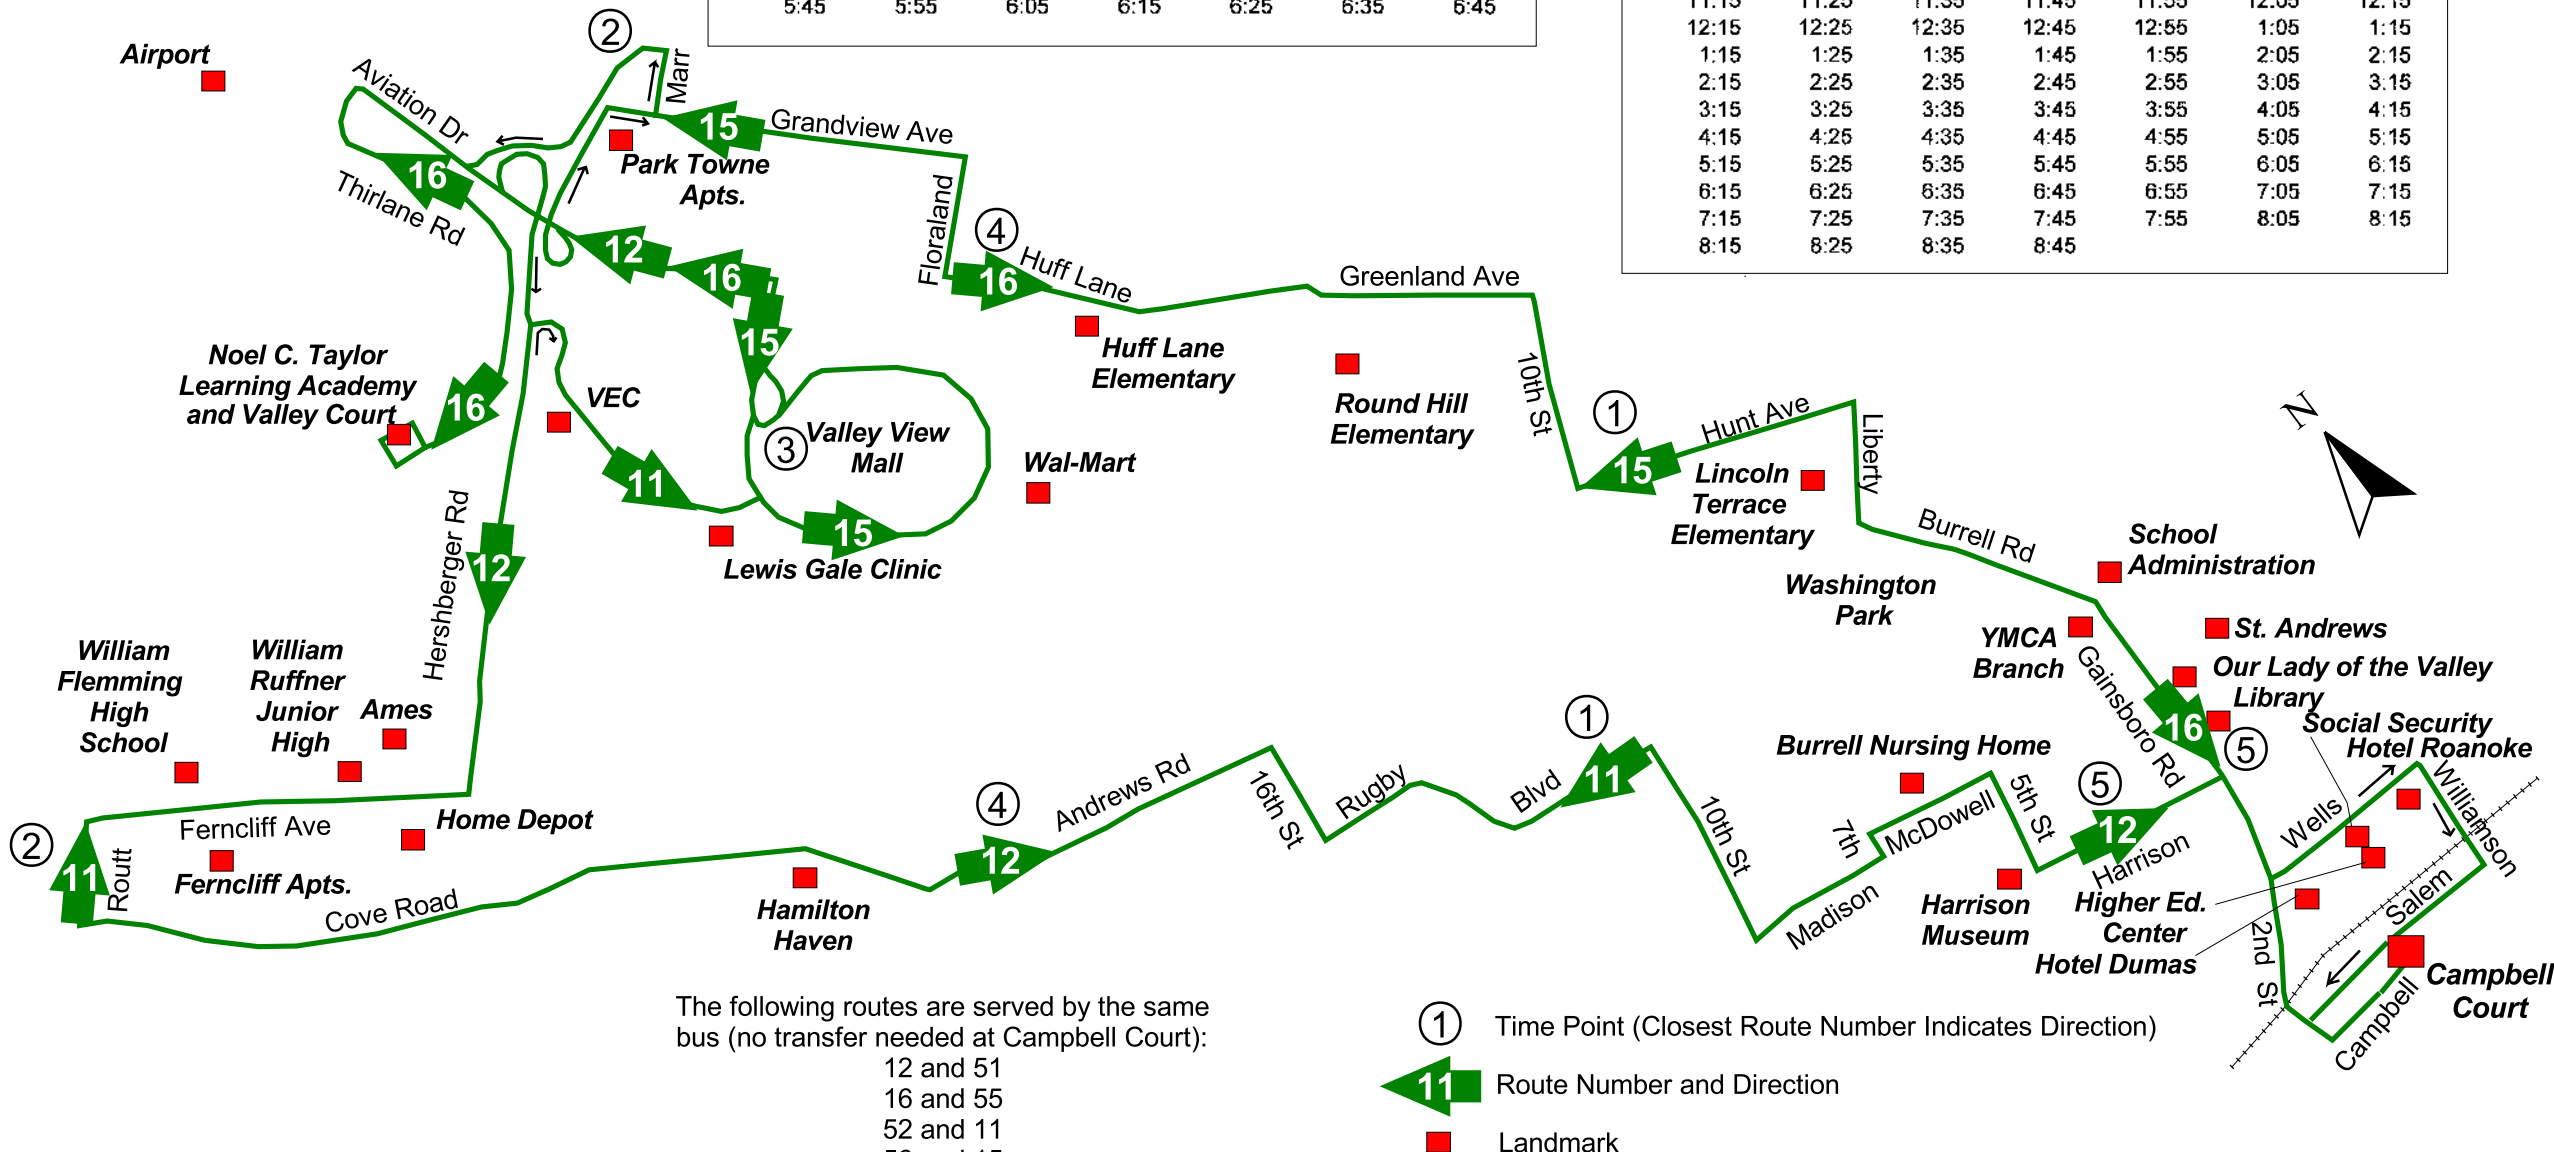

**Peak Service (Monday-Friday)**

Campbell Court	Time Points (Closest Route Number Indicates Direction)					Campbell Court
	①	②	③	④	⑤	
			6:15	6:25	6:35	6:45
6:45	6:55	7:05	7:15	7:25	7:35	7:45
7:15	7:55	8:05	8:15	8:25	8:35	8:45
8:45	8:55	9:05	9:15			
3:45	3:55	4:05	4:15	4:25	4:35	4:45
4:45	4:55	5:05	5:15	5:25	5:35	5:45
5:45	5:55	6:05	6:15	6:25	6:35	6:45

**Route Timetable (Monday-Saturday)**

Campbell Court	Time Points (Closest Route Number Indicates Direction)					Campbell Court
	①	②	③	④	⑤	
			5:45	5:55	6:05	6:15
6:15	6:25	6:35	6:45	6:55	7:05	7:15
7:15	7:25	7:35	7:45	7:55	8:05	8:15
8:15	8:25	8:35	8:45	8:55	9:05	9:15
9:15	9:25	9:35	9:45	9:55	10:05	10:15
10:15	10:25	10:35	10:45	10:55	11:05	11:15
11:15	11:25	11:35	11:45	11:55	12:05	12:15
12:15	12:25	12:35	12:45	12:55	1:05	1:15
1:15	1:25	1:35	1:45	1:55	2:05	2:15
2:15	2:25	2:35	2:45	2:55	3:05	3:15
3:15	3:25	3:35	3:45	3:55	4:05	4:15
4:15	4:25	4:35	4:45	4:55	5:05	5:15
5:15	5:25	5:35	5:45	5:55	6:05	6:15
6:15	6:25	6:35	6:45	6:55	7:05	7:15
7:15	7:25	7:35	7:45	7:55	8:05	8:15
8:15	8:25	8:35	8:45			

The following routes are served by the same bus (no transfer needed at Campbell Court):

- 12 and 51
- 16 and 55
- 52 and 11
- 56 and 15

- ① Time Point (Closest Route Number Indicates Direction)
- ➔ Route Number and Direction
- Landmark