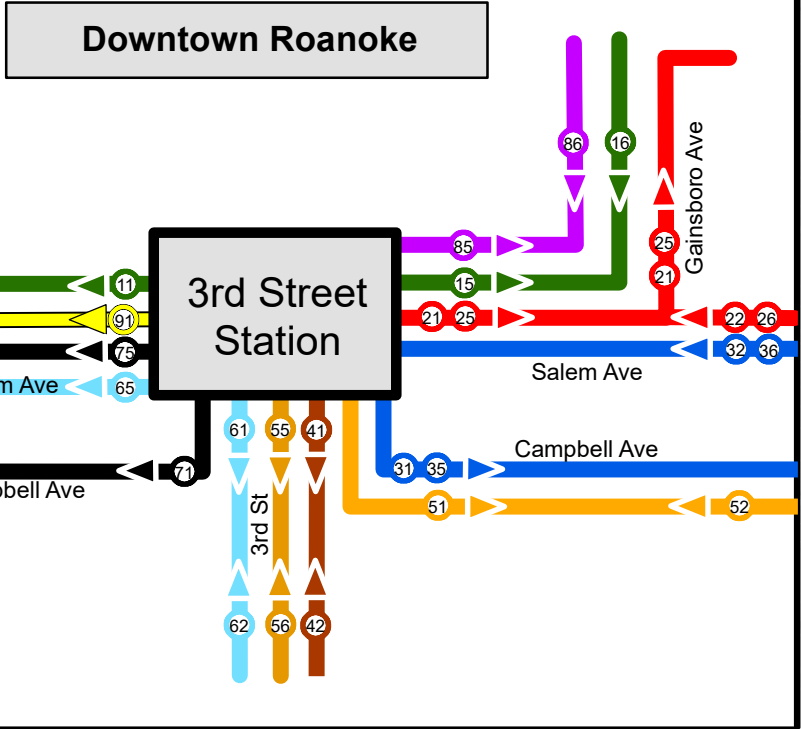

System Map

www.valleymetro.com 540-982-2222
 Third Street Station: 325 Salem Ave, SW
 Valley Metro Admin: 1108 Campbell Ave, SE

Mon-Sat: 5:45am - 8:45pm

Basic: \$1.75
Discounted: \$0.85 (Valley Metro ID)
Free transfer: Ask the driver upon boarding your first bus

For information on multi-ride passes, visit www.valleymetro.com/fares

Legend

- 11/12
- 15/16
- 21/22
- 25/26
- 31/32
- 35/36
- 41/42
- 51/52
- 55/56
- 61/62
- 65/66
- 71/72
- 75/76
- 85/86
- 91/92
- - - Deviation
- Point of Interest

For bus schedule, see individual route maps valleymetro.com/schedule