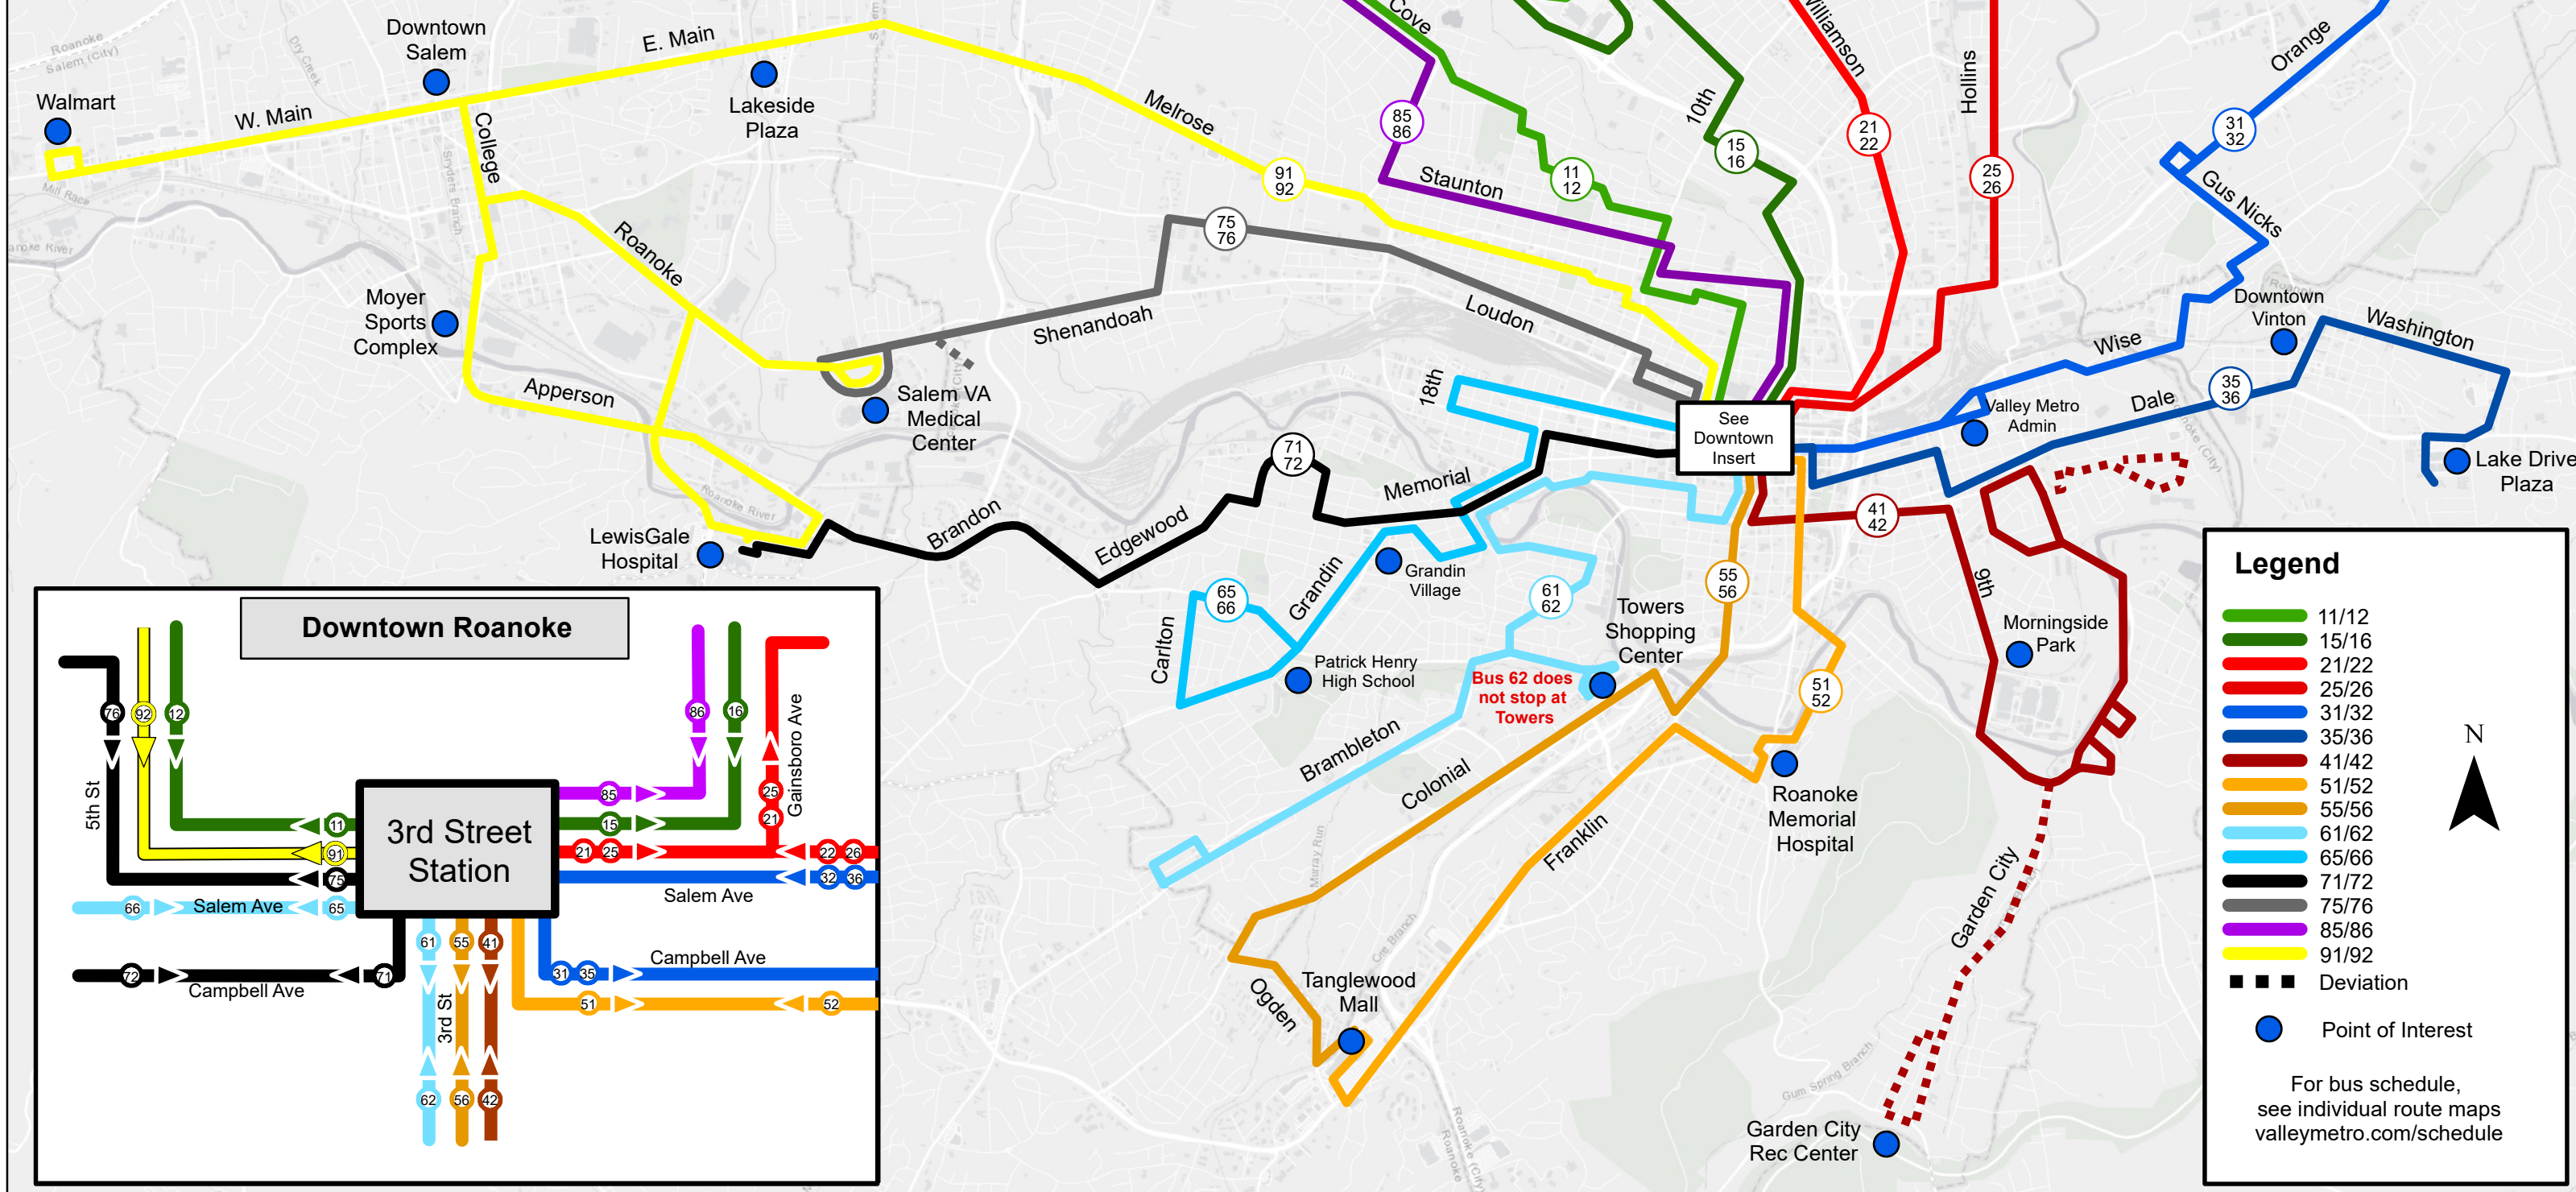

System Map

www.valleymetro.com 540-982-2222
 Third Street Station: 325 Salem Ave, SW
 Valley Metro Admin: 1108 Campbell Ave, SE

Mon-Sat: 5:45am - 8:45pm

Basic: \$1.75
Discounted: \$0.85 (Valley Metro ID)
Free transfer: Ask the driver upon boarding your first bus

For information on multi-ride passes, visit www.valleymetro.com/fares

Legend

- 11/12
- 15/16
- 21/22
- 25/26
- 31/32
- 35/36
- 41/42
- 51/52
- 55/56
- 61/62
- 65/66
- 71/72
- 75/76
- 85/86
- 91/92
- - - Deviation
- Point of Interest

For bus schedule, see individual route maps valleymetro.com/schedule