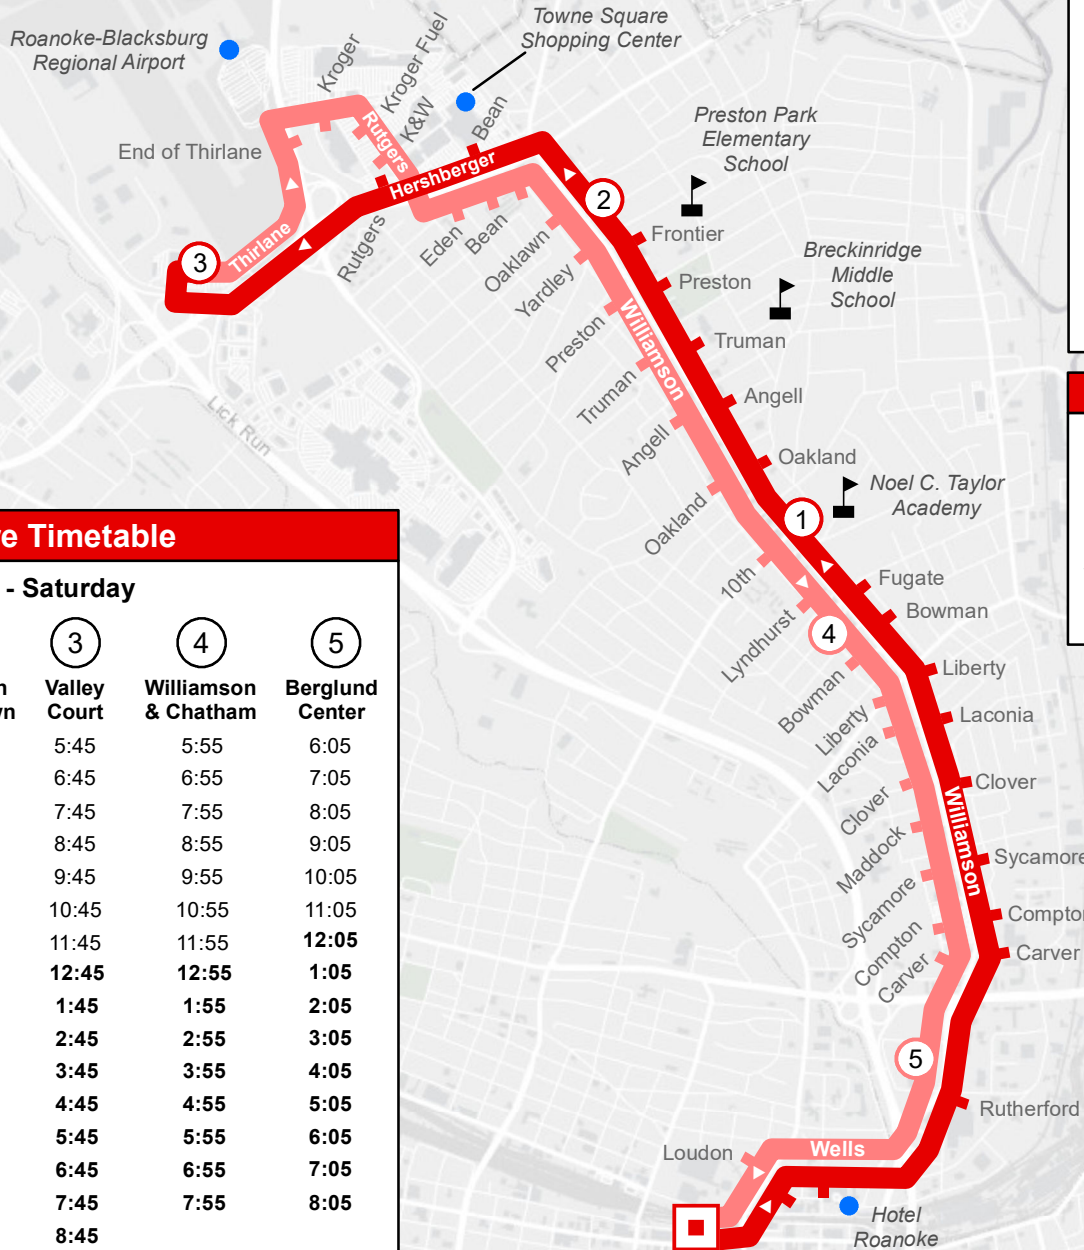

21: Third Street Station to Valley Court

22: Valley Court to Third Street Station

Legend

- ① Route 21/22 Timepoints
- Bus Stop
- ▲ School
- Point of Interest

N

www.valleymetro.com 540-982-2222
 Third Street Station: 325 Salem Ave, SW
 Valley Metro Admin: 1108 Campbell Ave, SE

Construction Notice

Effective 3/30/22

Due to construction on Salem Avenue, Route 22 will not serve:

Williamson SB at Wells (Hotel Roanoke)
Salem WB at Jefferson (Amtrak Station)

Departure Timetable

Monday - Saturday

3rd Street Station	① Williamson & 10th	② Williamson & Maplelawn	③ Valley Court	④ Williamson & Chatham	⑤ Berglund Center
6:15	6:25	6:35	5:45	5:55	6:05
7:15	7:25	7:35	6:45	6:55	7:05
8:15	8:25	8:35	7:45	7:55	8:05
9:15	9:25	9:35	8:45	8:55	9:05
10:15	10:25	10:35	9:45	9:55	10:05
11:15	11:25	11:35	10:45	10:55	11:05
12:15	12:25	12:35	12:45	12:55	1:05
1:15	1:25	1:35	1:45	1:55	2:05
2:15	2:25	2:35	2:45	2:55	3:05
3:15	3:25	3:35	3:45	3:55	4:05
4:15	4:25	4:35	4:45	4:55	5:05
5:15	5:25	5:35	5:45	5:55	6:05
6:15	6:25	6:35	6:45	6:55	7:05
7:15	7:25	7:35	7:45	7:55	8:05
8:15	8:25	8:35	8:45		

AM times shown in light text PM times shown in bold text

Fares

Basic: \$1.75
 Discounted: \$0.85 (Valley Metro ID)
 Free transfer: Ask the driver upon boarding your first bus

For information on multi-ride passes, visit www.valleymetro.com/fares