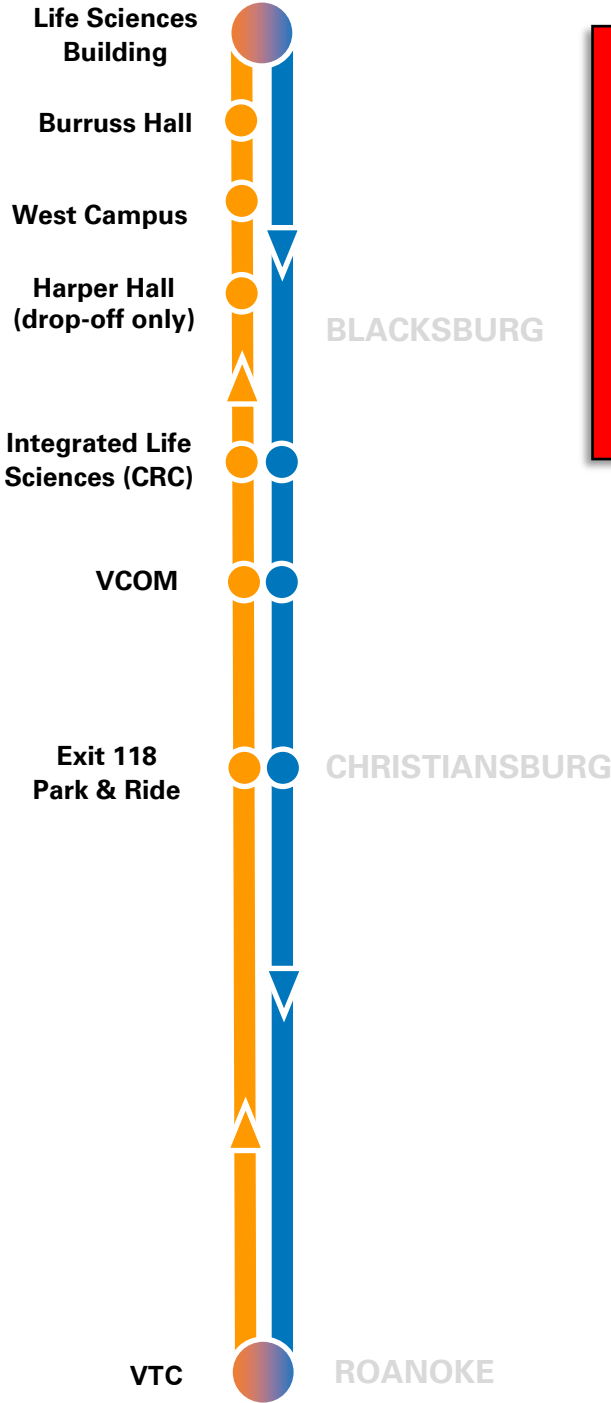

# Smart Way Express

### SMART WAY EXPRESS ROUTE (effective February 28, 2022)

#### Construction Detour:

End of the line has been moved to the Life Sciences Building parking lot.

Temporary stops have been added on West Campus Drive and at Harper Hall.

## FARES

\$4 - Regular

\$2 - Reduced\*

\$120 - Unlimited Monthly

\$60 - Reduced Monthly\*

Children 5 and younger are free

\*Reduced fare is available to Medicare cardholders, persons age 65 and older, and disabled persons with proper identification obtained from Valley Metro.