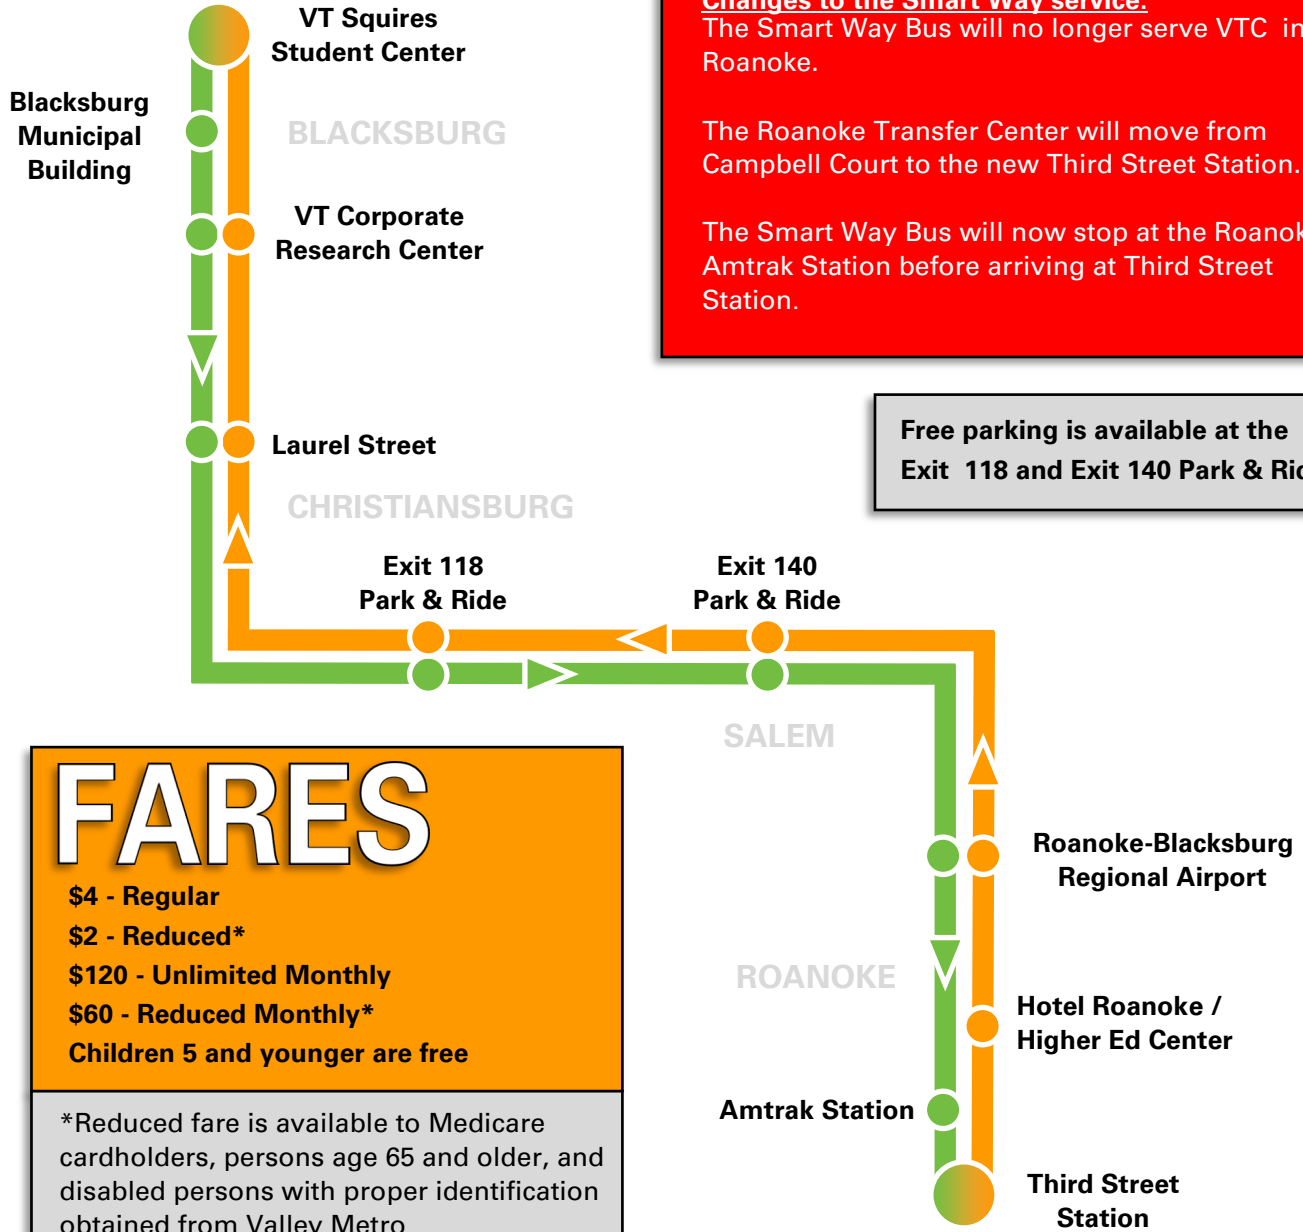

IMPORTANT NOTICE

SMART WAY BUS SCHEDULE
 (effective February 28, 2022)

Changes to the Smart Way service:
 The Smart Way Bus will no longer serve VTC in Roanoke.

The Roanoke Transfer Center will move from Campbell Court to the new Third Street Station.

The Smart Way Bus will now stop at the Roanoke Amtrak Station before arriving at Third Street Station.

Free parking is available at the Exit 118 and Exit 140 Park & Rides

FARES

- \$4 - Regular
- \$2 - Reduced*
- \$120 - Unlimited Monthly
- \$60 - Reduced Monthly*
- Children 5 and younger are free

*Reduced fare is available to Medicare cardholders, persons age 65 and older, and disabled persons with proper identification obtained from Valley Metro

TRANSIT CONNECTIONS

Blacksburg Transit: Exit 118, Laurel St., Corporate Research Center, Squires Student Center, Blacksburg Municipal Building	Radford Transit: Squires Student Center
Greyhound: Third Street Station	VA Breeze: Exit 118, Exit 140
	Valley Metro: Third Street Station, Airport