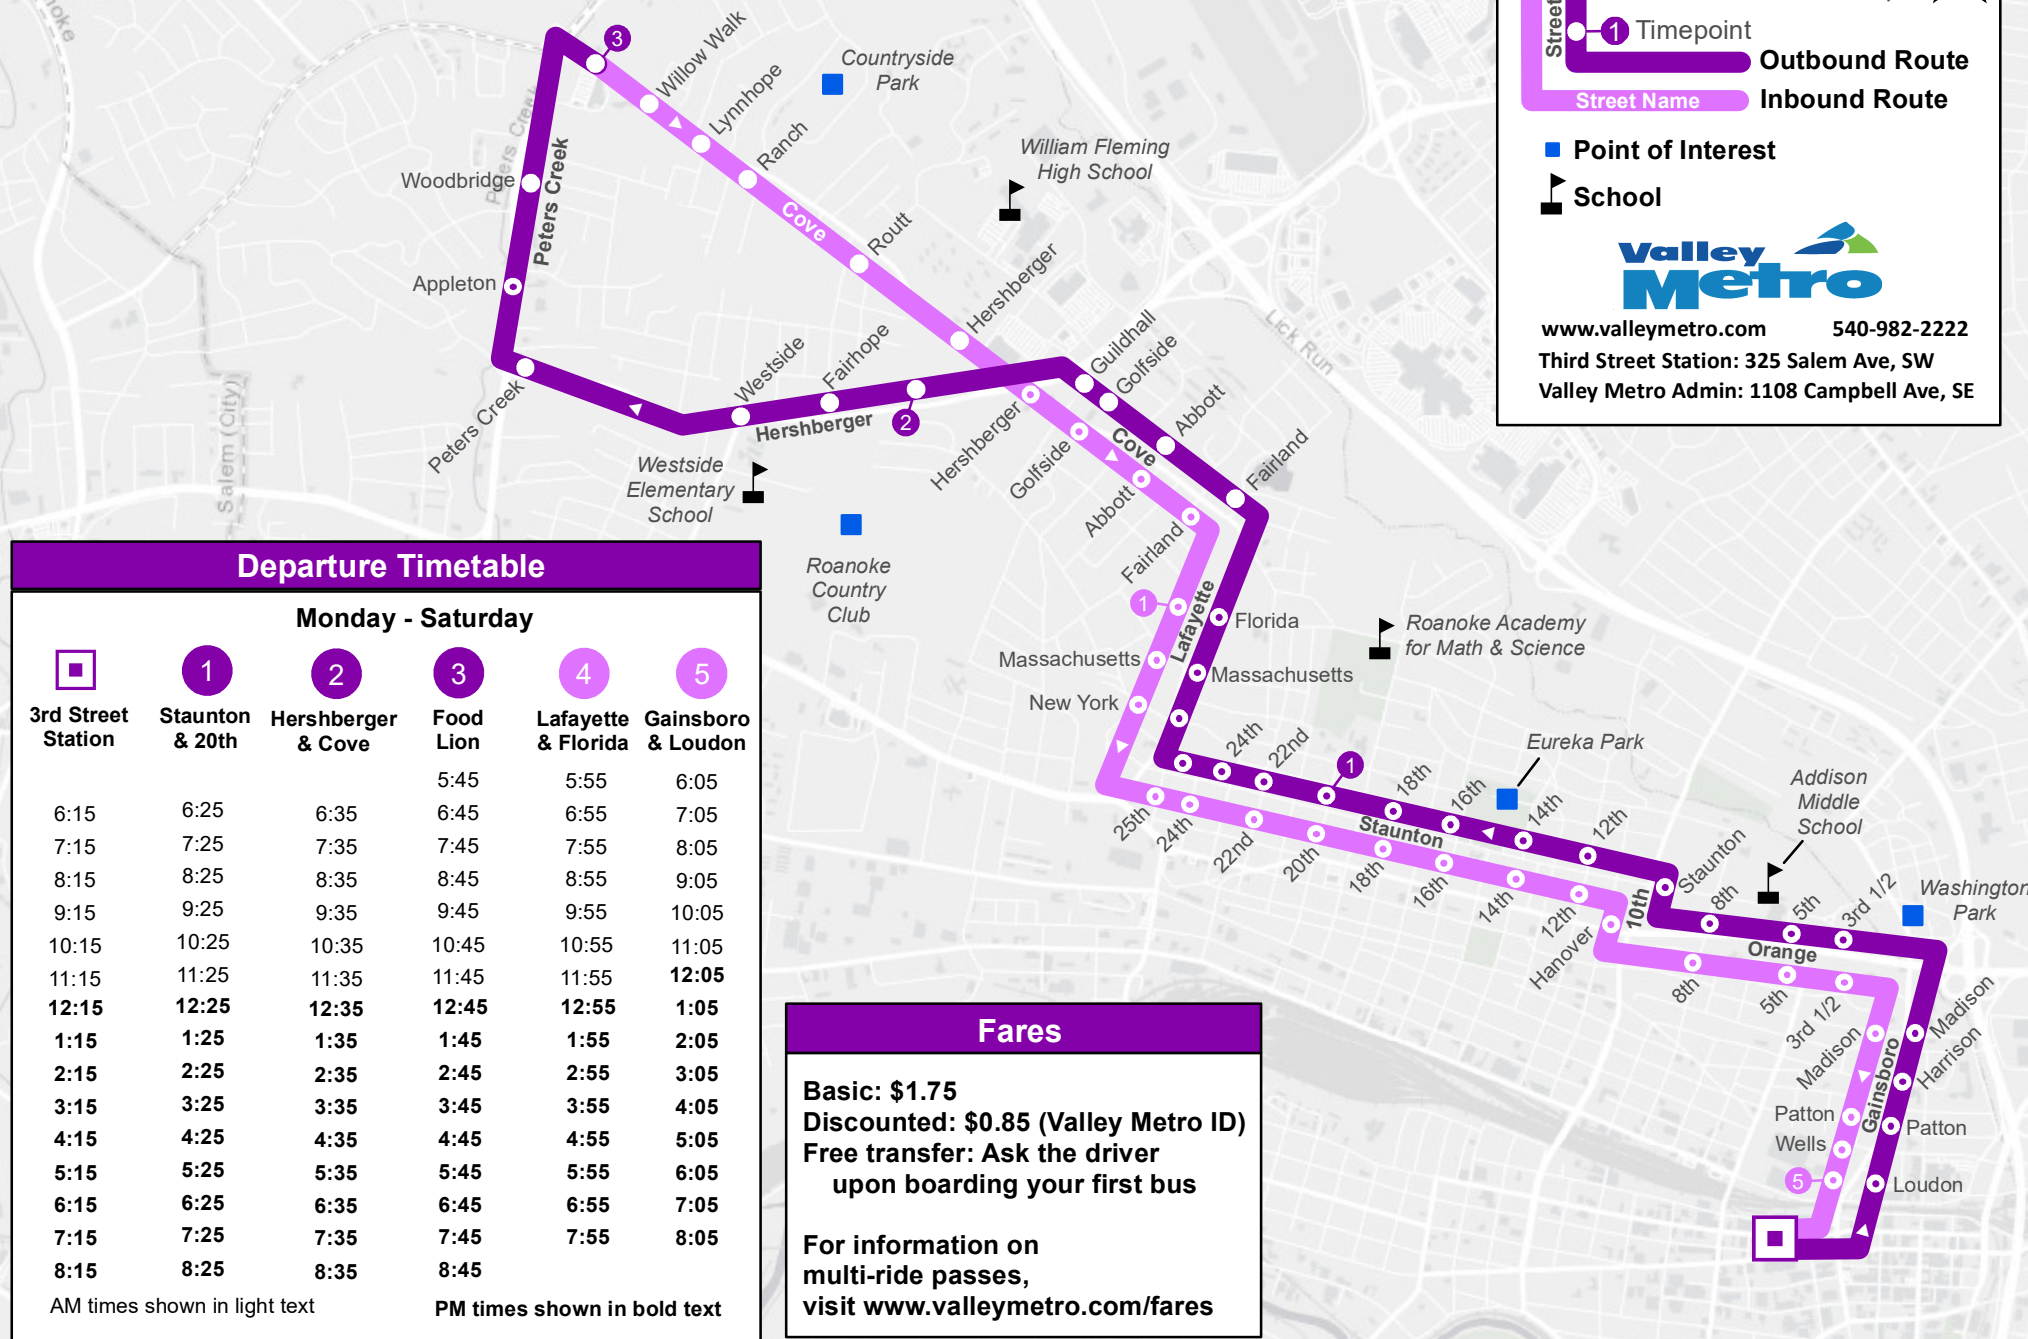

85: Third Street Station to Peters Creek

86: Peters Creek to Third Street Station

Legend

Street Name

Bus Stop

ADA-Accessible Bus Stop

① Timepoint

Outbound Route

Inbound Route

N

■ Point of Interest

School

www.valleymetro.com 540-982-2222

Third Street Station: 325 Salem Ave, SW

Valley Metro Admin: 1108 Campbell Ave, SE

Departure Timetable

Monday - Saturday					
3rd Street Station	① Staunton & 20th	② Hershberger & Cove	③ Food Lion	④ Lafayette & Florida	⑤ Gainsboro & Loudon
			5:45	5:55	6:05
6:15	6:25	6:35	6:45	6:55	7:05
7:15	7:25	7:35	7:45	7:55	8:05
8:15	8:25	8:35	8:45	8:55	9:05
9:15	9:25	9:35	9:45	9:55	10:05
10:15	10:25	10:35	10:45	10:55	11:05
11:15	11:25	11:35	11:45	11:55	12:05
12:15	12:25	12:35	12:45	12:55	1:05
1:15	1:25	1:35	1:45	1:55	2:05
2:15	2:25	2:35	2:45	2:55	3:05
3:15	3:25	3:35	3:45	3:55	4:05
4:15	4:25	4:35	4:45	4:55	5:05
5:15	5:25	5:35	5:45	5:55	6:05
6:15	6:25	6:35	6:45	6:55	7:05
7:15	7:25	7:35	7:45	7:55	8:05
8:15	8:25	8:35	8:45		

AM times shown in light text PM times shown in bold text

Fares

Basic: \$1.75

Discounted: \$0.85 (Valley Metro ID)

Free transfer: Ask the driver upon boarding your first bus

For information on multi-ride passes, visit www.valleymetro.com/fares