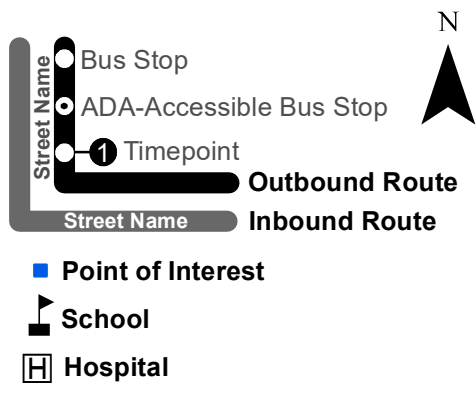

71: Third Street Station to LewisGale

72: LewisGale to Third Street Station

Legend

www.valleymetro.com 540-982-2222
 Third Street Station: 325 Salem Ave, SW
 Valley Metro Admin: 1108 Campbell Ave, SE

Fares

Basic: \$1.75
Discounted: \$0.85 (Valley Metro ID)
Free transfer: Ask the driver upon boarding your first bus

For information on multi-ride passes, visit www.valleymetro.com/fares

Departure Timetable

Monday - Saturday

3rd Street Station	1 Memorial & Oxford	2 Edgewood & Brandon	3 LewisGale Hospital	4 Fauquier & Denniston	5 Patterson & 7th
			5:45	5:55	6:05
6:15	6:25	6:35	6:45	6:55	7:05
7:15	7:25	7:35	7:45	7:55	8:05
8:15	8:25	8:35	8:45	8:55	9:05
9:15	9:25	9:35	9:45	9:55	10:05
10:15	10:25	10:35	10:45	10:55	11:05
11:15	11:25	11:35	11:45	11:55	12:05
12:15	12:25	12:35	12:45	12:55	1:05
1:15	1:25	1:35	1:45	1:55	2:05
2:15	2:25	2:35	2:45	2:55	3:05
3:15	3:25	3:35	3:45	3:55	4:05
4:15	4:25	4:35	4:45	4:55	5:05
5:15	5:25	5:35	5:45	5:55	6:05
6:15	6:25	6:35	6:45	6:55	7:05
7:15	7:25	7:35	7:45	7:55	8:05
8:15	8:25	8:35	8:45		