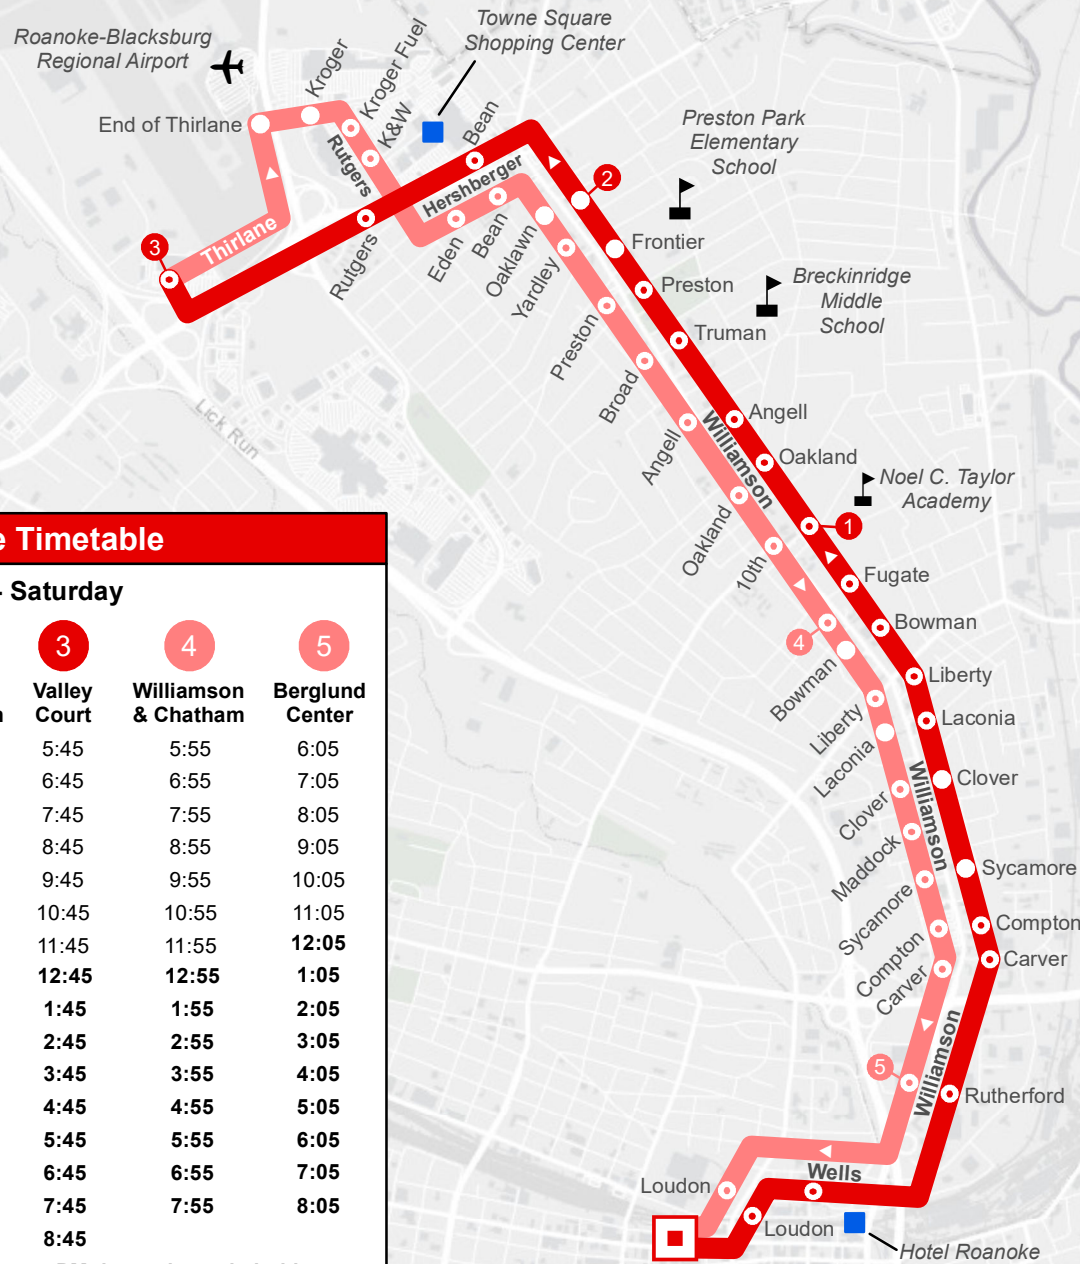

# 21: Third Street Station to Valley Court

# 22: Valley Court to Third Street Station

### Legend

- Bus Stop
- ADA-Accessible Bus Stop
- Timepoint
- Outbound Route
- Inbound Route
- Point of Interest
- School
- Airport

www.valleymetro.com 540-982-2222  
 Third Street Station: 325 Salem Ave, SW  
 Valley Metro Admin: 1108 Campbell Ave, SE

### Departure Timetable

**Monday - Saturday**

3rd Street Station	1 Williamson & 10th	2 Williamson & Maplelawn	3 Valley Court	4 Williamson & Chatham	5 Berglund Center
6:15	6:25	6:35	6:45	6:55	7:05
7:15	7:25	7:35	7:45	7:55	8:05
8:15	8:25	8:35	8:45	8:55	9:05
9:15	9:25	9:35	9:45	9:55	10:05
10:15	10:25	10:35	10:45	10:55	11:05
11:15	11:25	11:35	11:45	11:55	<b>12:05</b>
<b>12:15</b>	<b>12:25</b>	<b>12:35</b>	<b>12:45</b>	<b>12:55</b>	<b>1:05</b>
1:15	1:25	1:35	1:45	1:55	2:05
2:15	2:25	2:35	2:45	2:55	3:05
3:15	3:25	3:35	3:45	3:55	4:05
4:15	4:25	4:35	4:45	4:55	5:05
5:15	5:25	5:35	5:45	5:55	6:05
6:15	6:25	6:35	6:45	6:55	7:05
7:15	7:25	7:35	7:45	7:55	8:05
8:15	8:25	8:35	8:45		