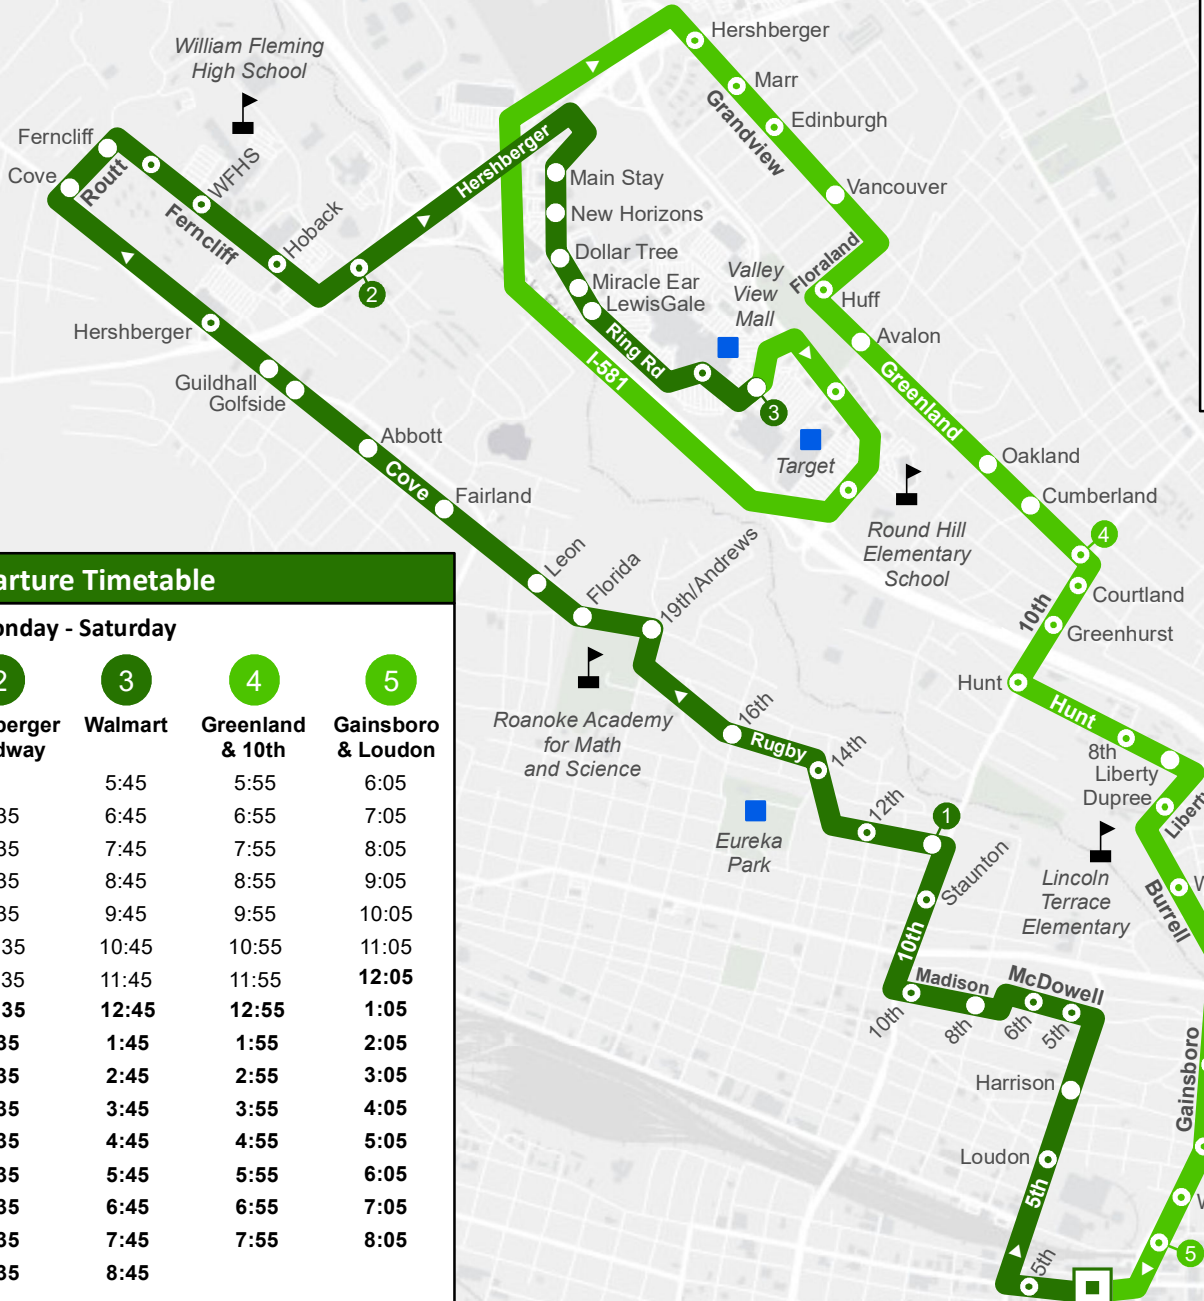

11: Third Street Station to Valley View

16: Valley View to Third Street Station

Legend

- Bus Stop
- ADA-Accessible Bus Stop
- Timepoint
- Outbound Route
- Inbound Route
- Point of Interest
- School

Valley Metro

www.valleymetro.com 540-982-2222
 Third Street Station: 325 Salem Ave, SW
 Valley Metro Admin: 1108 Campbell Ave, SE

Fares

Basic: \$1.75
Discounted: \$0.85 (Valley Metro ID)
Free transfer: Ask the driver upon boarding your first bus

For information on multi-ride passes, visit www.valleymetro.com/fares

Departure Timetable

	Monday - Saturday				
	1	2	3	4	5
3rd Street Station	Rugby & 10th	Hershberger & Ordway	Walmart	Greenland & 10th	Gainsboro & Loudon
6:15	6:25	6:35	5:45	5:55	6:05
7:15	7:25	7:35	6:45	6:55	7:05
8:15	8:25	8:35	7:45	7:55	8:05
9:15	9:25	9:35	8:45	8:55	9:05
10:15	10:25	10:35	9:45	9:55	10:05
11:15	11:25	11:35	10:45	10:55	11:05
12:15	12:25	12:35	11:45	11:55	12:05
1:15	1:25	1:35	12:45	12:55	1:05
2:15	2:25	2:35	1:45	1:55	2:05
3:15	3:25	3:35	2:45	2:55	3:05
4:15	4:25	4:35	3:45	3:55	4:05
5:15	5:25	5:35	4:45	4:55	5:05
6:15	6:25	6:35	5:45	5:55	6:05
7:15	7:25	7:35	6:45	6:55	7:05
8:15	8:25	8:35	7:45	7:55	8:05

AM times shown in light text PM times shown in bold text