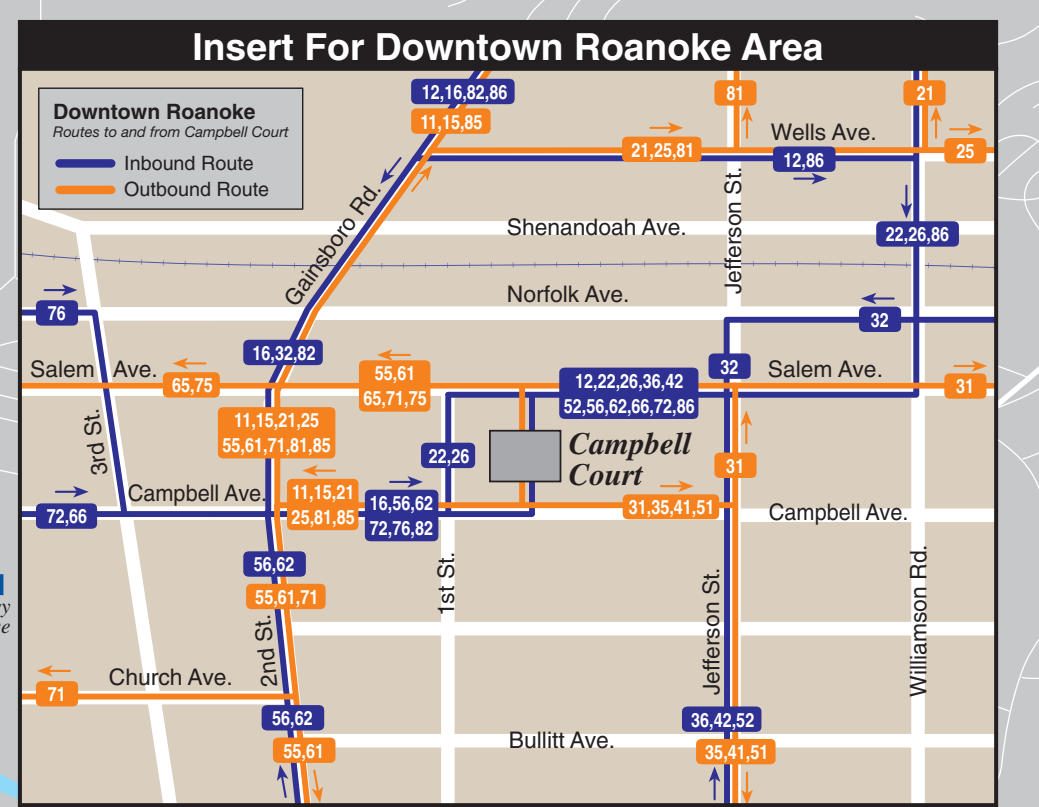

Valley Metro Transit Routes

- 11 & 15** To Valley View Mall from Campbell Court
- 12 & 16** To Campbell Court from Valley View Mall
- 21 & 25** To Crossroads Mall from Campbell Court
- 22 & 26** To Campbell Court from Crossroads Mall
- 31 & 35** To Vinton from Campbell Court
- 32 & 36** To Campbell Court from Vinton
- 41** To Southeast Roanoke from Campbell Court
- 42** To Campbell Court from Southeast Roanoke
- 51 & 55** To Tanglewood Mall from Campbell Court
- 52 & 56** To Campbell Court from Tanglewood Mall
- 61** To Brambleton & Red Rock from Campbell Court
- 62** To Campbell Court from Red Rock
- 65** To Carlton & Grandin from Campbell Court
- 66** To Campbell Court from Carlton & Grandin
- 71** To Lewis Gale Hospital from Campbell Court
- 72** To Campbell Court from Lewis Gale Hospital
- 75** To Veterans Hospital from Campbell Court
- 76** To Campbell Court from Veterans Hospital
- 81** To Goodwill Salem from Campbell Court
- 82** To Campbell Court from Goodwill Salem
- 85** To Peters Creek Road from Campbell Court
- 86** To Campbell Court from Peters Creek Road
- 91** To Lewis-Gale Hospital from Goodwill Salem
- 92** To Goodwill Salem from Lewis-Gale Hospital

LEGEND

- Street
- U.S. Highway
- Interstate
- Bus Route
- Route Variation
- Railroad
- Landmark
- Hospital

Please note that routes may change due to road construction detours. Call 982-2222 for the latest route information.

MILES		
1/4	1/2	3/4

©2006 Valley Metro
Map designed by Smartmaps, Knoxville, TN.