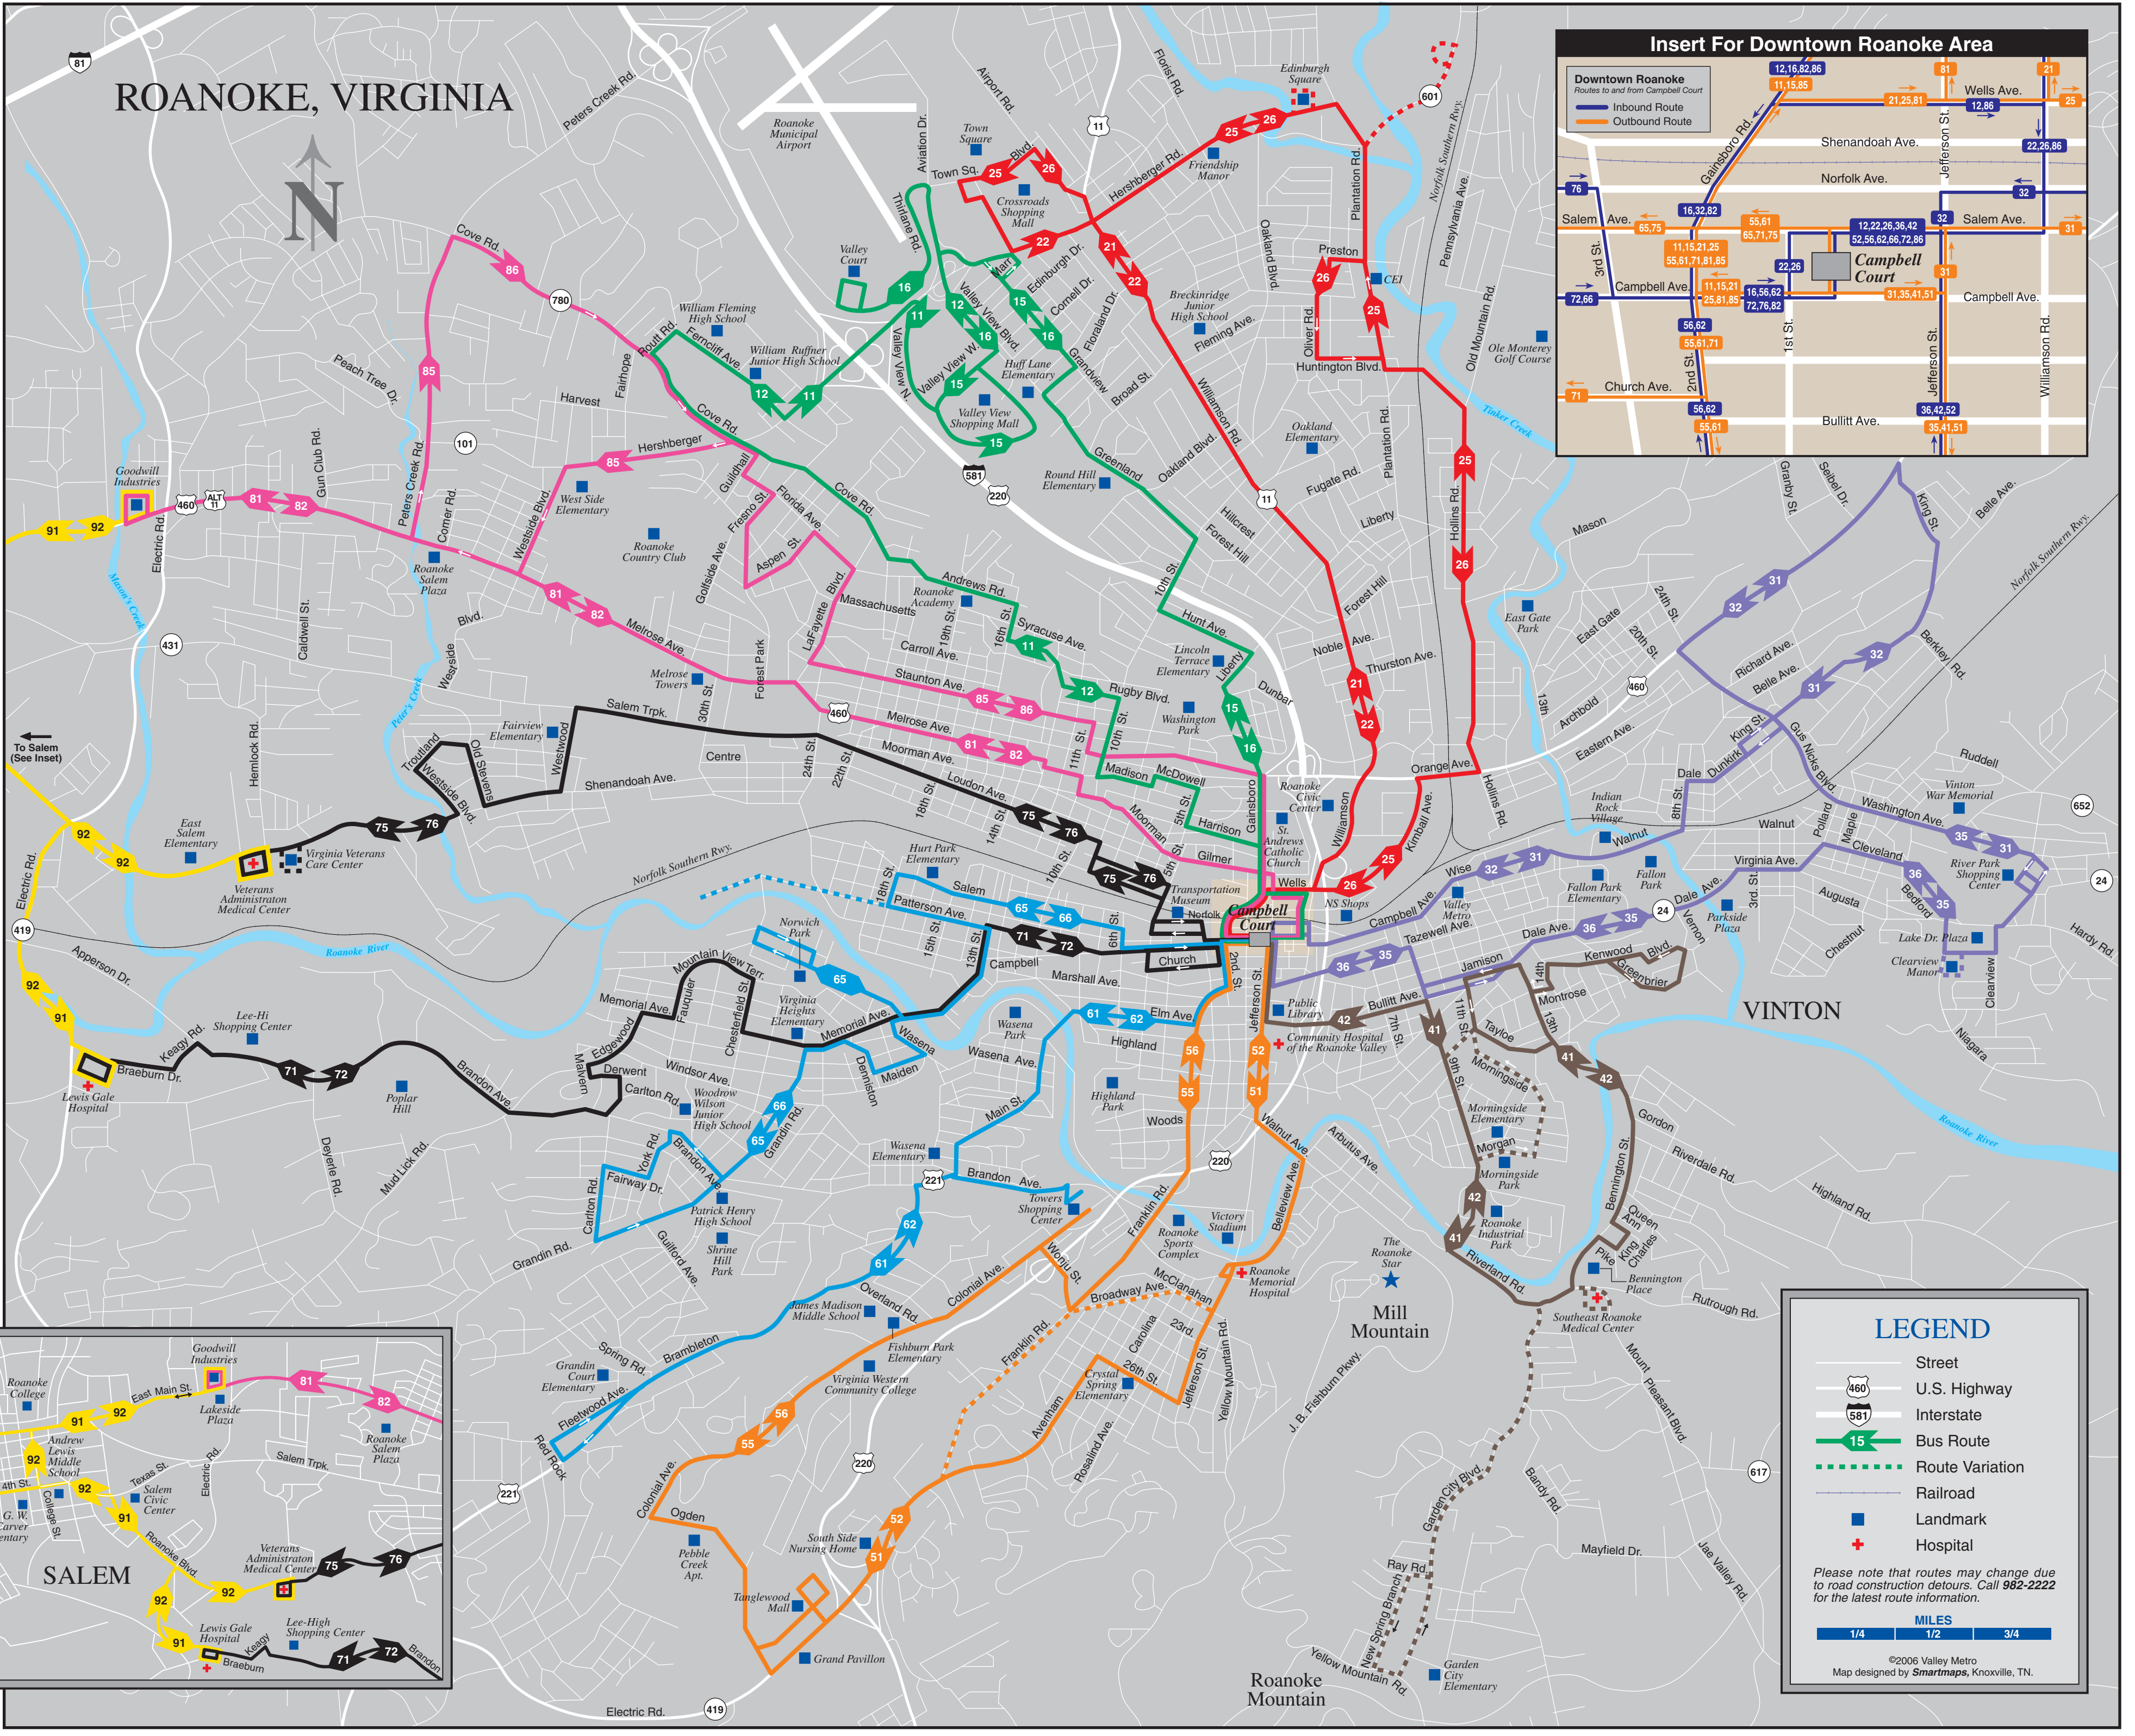

Valley Metro Transit Routes

- 11 & 15** To Valley View Mall from Campbell Court
- 12 & 16** To Campbell Court from Valley View Mall
- 21 & 25** To Crossroads Mall from Campbell Court
- 22 & 26** To Campbell Court from Crossroads Mall
- 31 & 35** To Vinton from Campbell Court
- 32 & 36** To Campbell Court from Vinton
- 41** To Southeast Roanoke from Campbell Court
- 42** To Campbell Court from Southeast Roanoke
- 51 & 55** To Tanglewood Mall from Campbell Court
- 52 & 56** To Campbell Court from Tanglewood Mall
- 61** To Brambleton & Red Rock from Campbell Court
- 62** To Campbell Court from Red Rock
- 65** To Carlton & Grandin from Campbell Court
- 66** To Campbell Court from Carlton & Grandin
- 71** To Lewis Gale Hospital from Campbell Court
- 72** To Campbell Court from Lewis Gale Hospital
- 75** To Veterans Hospital from Campbell Court
- 76** To Campbell Court from Veterans Hospital
- 81** To Goodwill Salem from Campbell Court
- 82** To Campbell Court from Goodwill Salem
- 85** To Peters Creek Road from Campbell Court
- 86** To Campbell Court from Peters Creek Road
- 91** To Lewis-Gale Hospital from Goodwill Salem
- 92** To Goodwill Salem from Lewis-Gale Hospital

LEGEND

- Street
- U.S. Highway
- Interstate
- Bus Route
- Route Variation
- Railroad
- Landmark
- Hospital

Please note that routes may change due to road construction detours. Call 982-2222 for the latest route information.

MILES		
1/4	1/2	3/4

©2006 Valley Metro
Map designed by Smartmaps, Knoxville, TN.